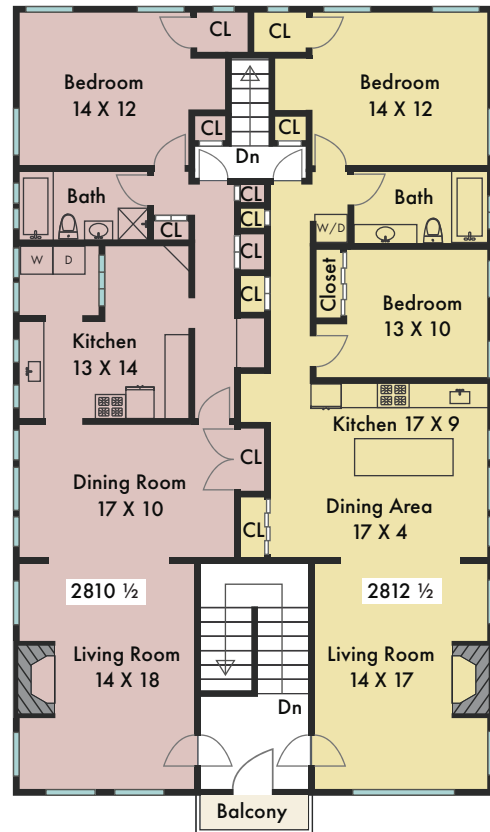

2810-2812½ SOMERSET DR.

LOS ANGELES, CALIFORNIA 90016

Main Level

INSIDE EXTERIOR

		2810	LIVING AREA: 1090 SQ FT
		2812	LIVING AREA: 1090 SQ FT
		2810 ½	LIVING AREA: 1090 SQ FT
		2812 ½	LIVING AREA: 1090 SQ FT

Upper Level

*All sizes are estimates. Information deemed reliable but not guaranteed.