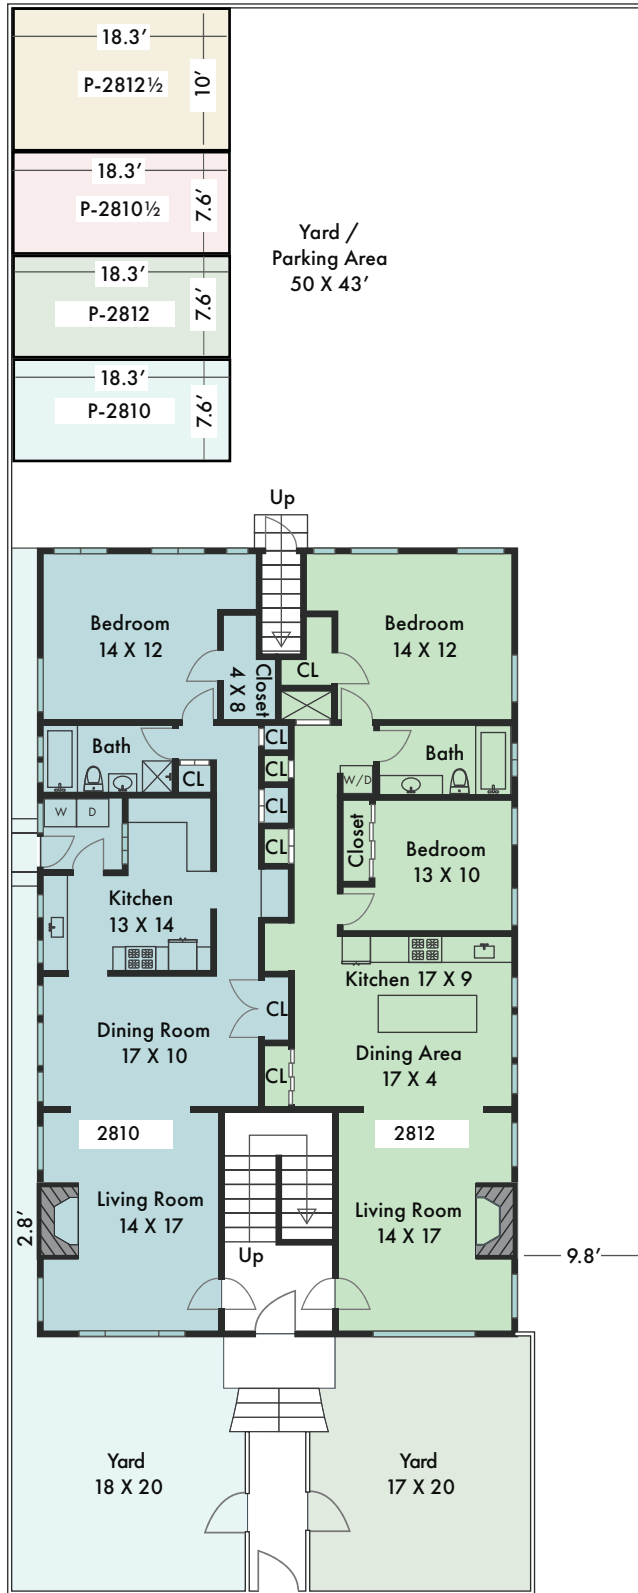

2810-2812½ SOMERSET DR.

LOS ANGELES, CALIFORNIA 90016

Main Level

INSIDE EXTERIOR

		2810	LIVING AREA: 1090 SQ FT
		2812	LIVING AREA: 1090 SQ FT
		2810 ½	LIVING AREA: 1090 SQ FT
		2812 ½	LIVING AREA: 1090 SQ FT

Upper Level

*All sizes are estimates. Information deemed reliable but not guaranteed.