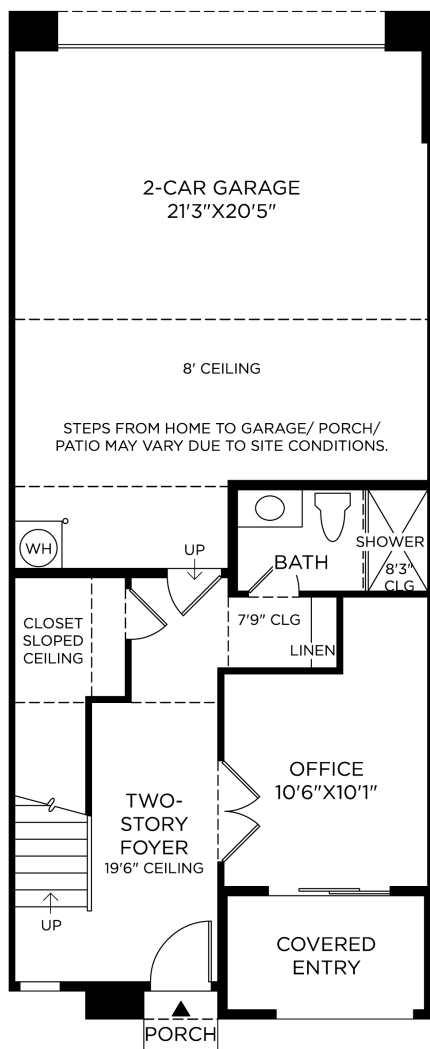

1 INTERIOR INSULATION PACKAGE

(not shown)

2 HYDRORAIL SHOWER COLUMN

(not shown)

* DENOTES HIGH WINDOW

* DENOTES HIGH WINDOW

Designer Appointed Features | INTERIOR SELECTIONS

Designer Appointed Features are home details and finishes curated by the talented design professionals responsible for the distinctive looks found in our model homes.