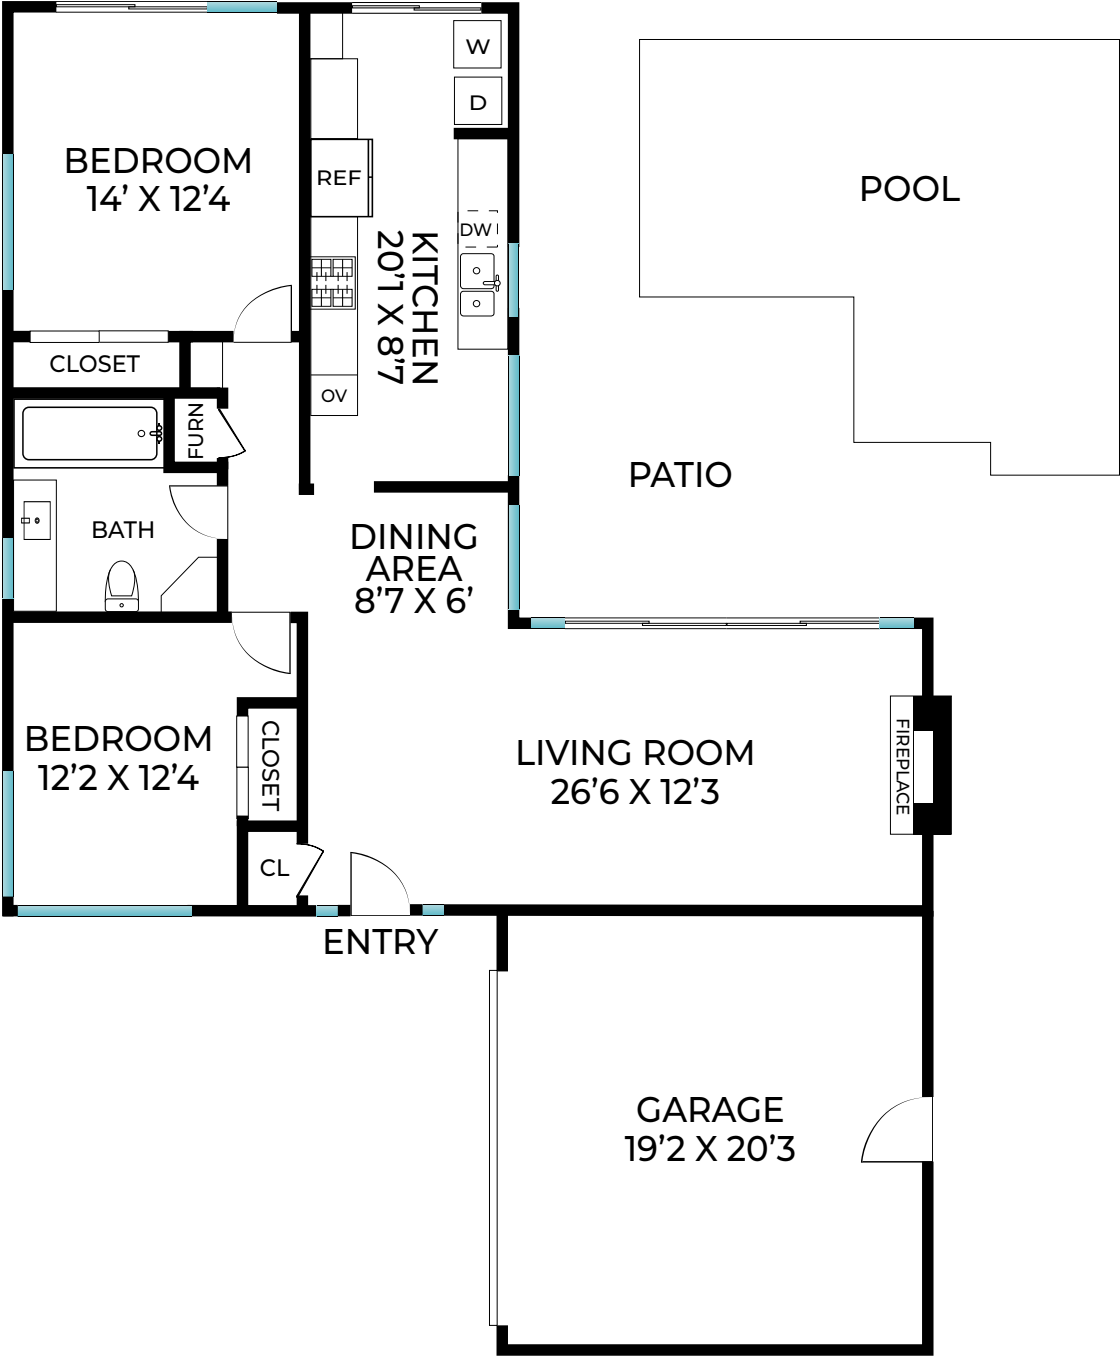

617 S Bradshaw Ave, Monterey Park, CA 91754

\*Information deemed reliable, but not guaranteed. All dimensions are approximate. Floor Plan created by Aerious Plus.