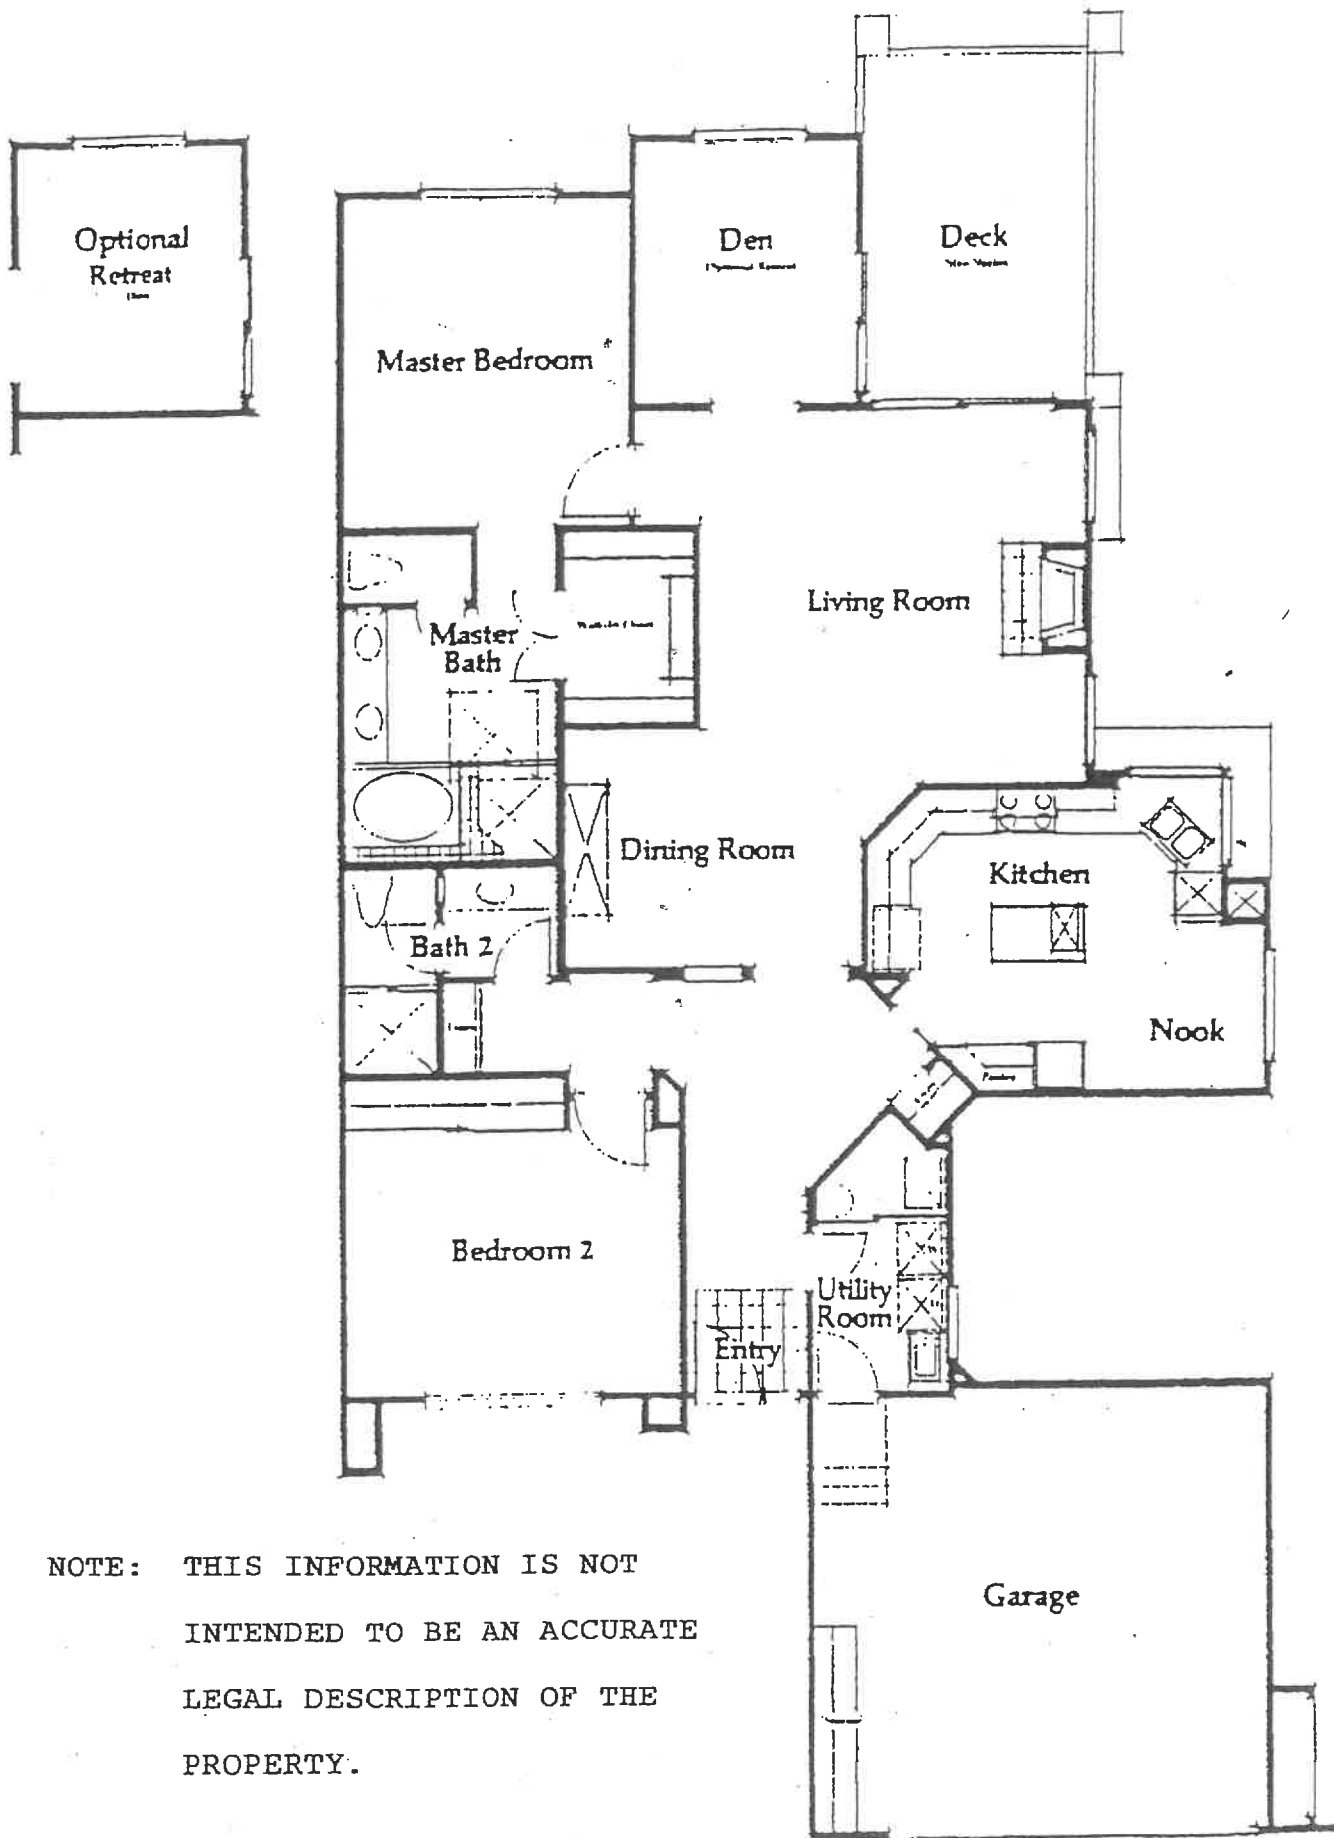

TRACT: (TCDM) Terraces MODEL: (B) Star Jasmine - 1790 Sq.Ft. (Approx)
Copyright ©The Inside Tract™ - All rights reserved.

NOTE: THIS INFORMATION IS NOT INTENDED TO BE AN ACCURATE LEGAL DESCRIPTION OF THE PROPERTY.