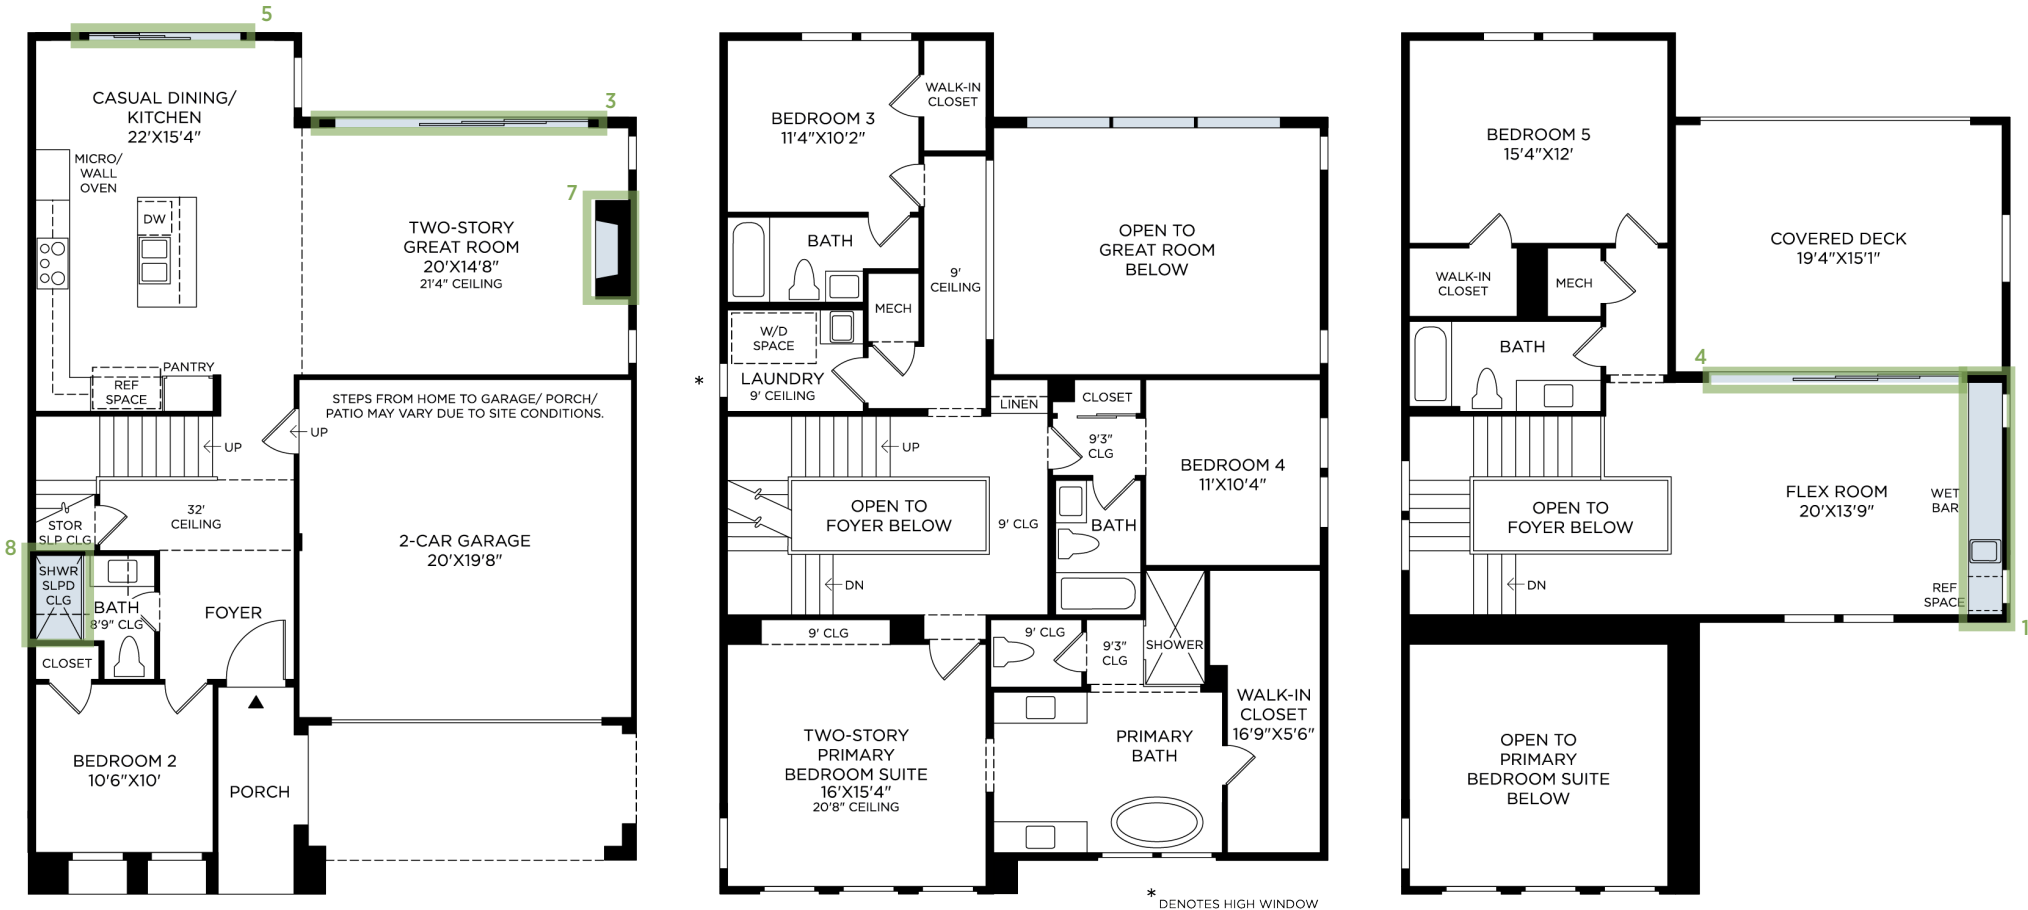

Designer Appointed Features | STRUCTURAL OPTIONS

Designer Appointed Features are home details and finishes curated by the talented design professionals responsible for the distinctive looks found in our model homes.

1 INTERIOR WET BAR

3 EXPANSIVE GLASS WALL SYSTEM

5 MULTI-SLIDE STACKED DOOR 9X8

7 LINEAR FIREPLACE 48" PRIMO II

2 GLASS INSERTS - GARAGE DOOR
(not shown)

4 MULTI-SLIDE STACKED DOOR 15X8

6 INTERIOR INSULATION PACKAGE
(not shown)

8 TILE SHOWER REPLACES TUB

9 HYDRORAIL SHOWER COLUMN
(not shown)