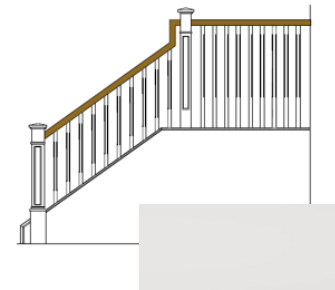

Designer Appointed Features | INTERIOR SELECTIONS

Designer Appointed Features are home details and finishes curated by the talented design professionals responsible for the distinctive looks found in our model homes.

1 CABINETS - WHOLE HOUSE

Craftsman Style
Anew Gray | Painted

2 CABINETS - ISLAND

Craftsman Style
Velluto | Stained

3 CABINET HARDWARE

Pulls on Doors & Drawers
Satin Nickel | 105-160SN & 105SN

4 STAIR SYSTEM

Shaker Baluster
White

5 INTERIOR DOOR HANDLES

Milan Lever
Satin Nickel

6 INTERIOR DOORS

Flat Slab Solid Core
White | 8'

7 INTERIOR PAINT

Included
Pure White

1

2

3

4

5

6

7