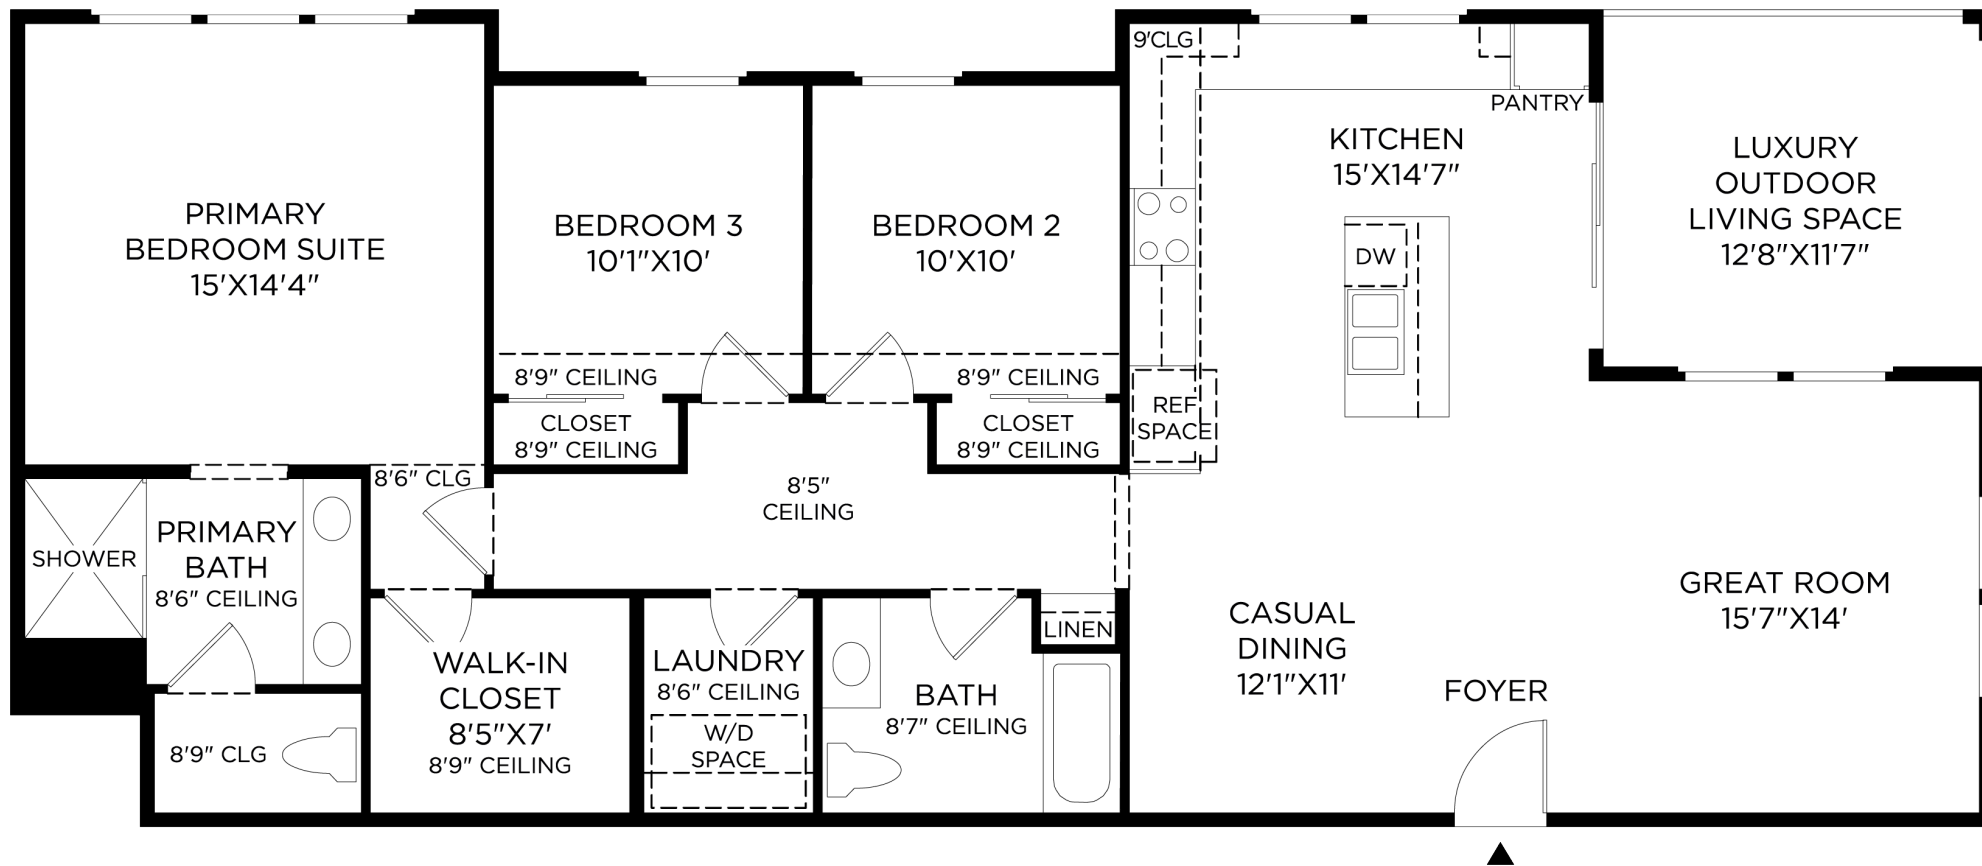

Designer Appointed Features | STRUCTURAL OPTIONS

Designer Appointed Features are home details and finishes curated by the talented design professionals responsible for the distinctive looks found in our model homes.

1 INTERIOR INSULATION PACKAGE

(not shown)