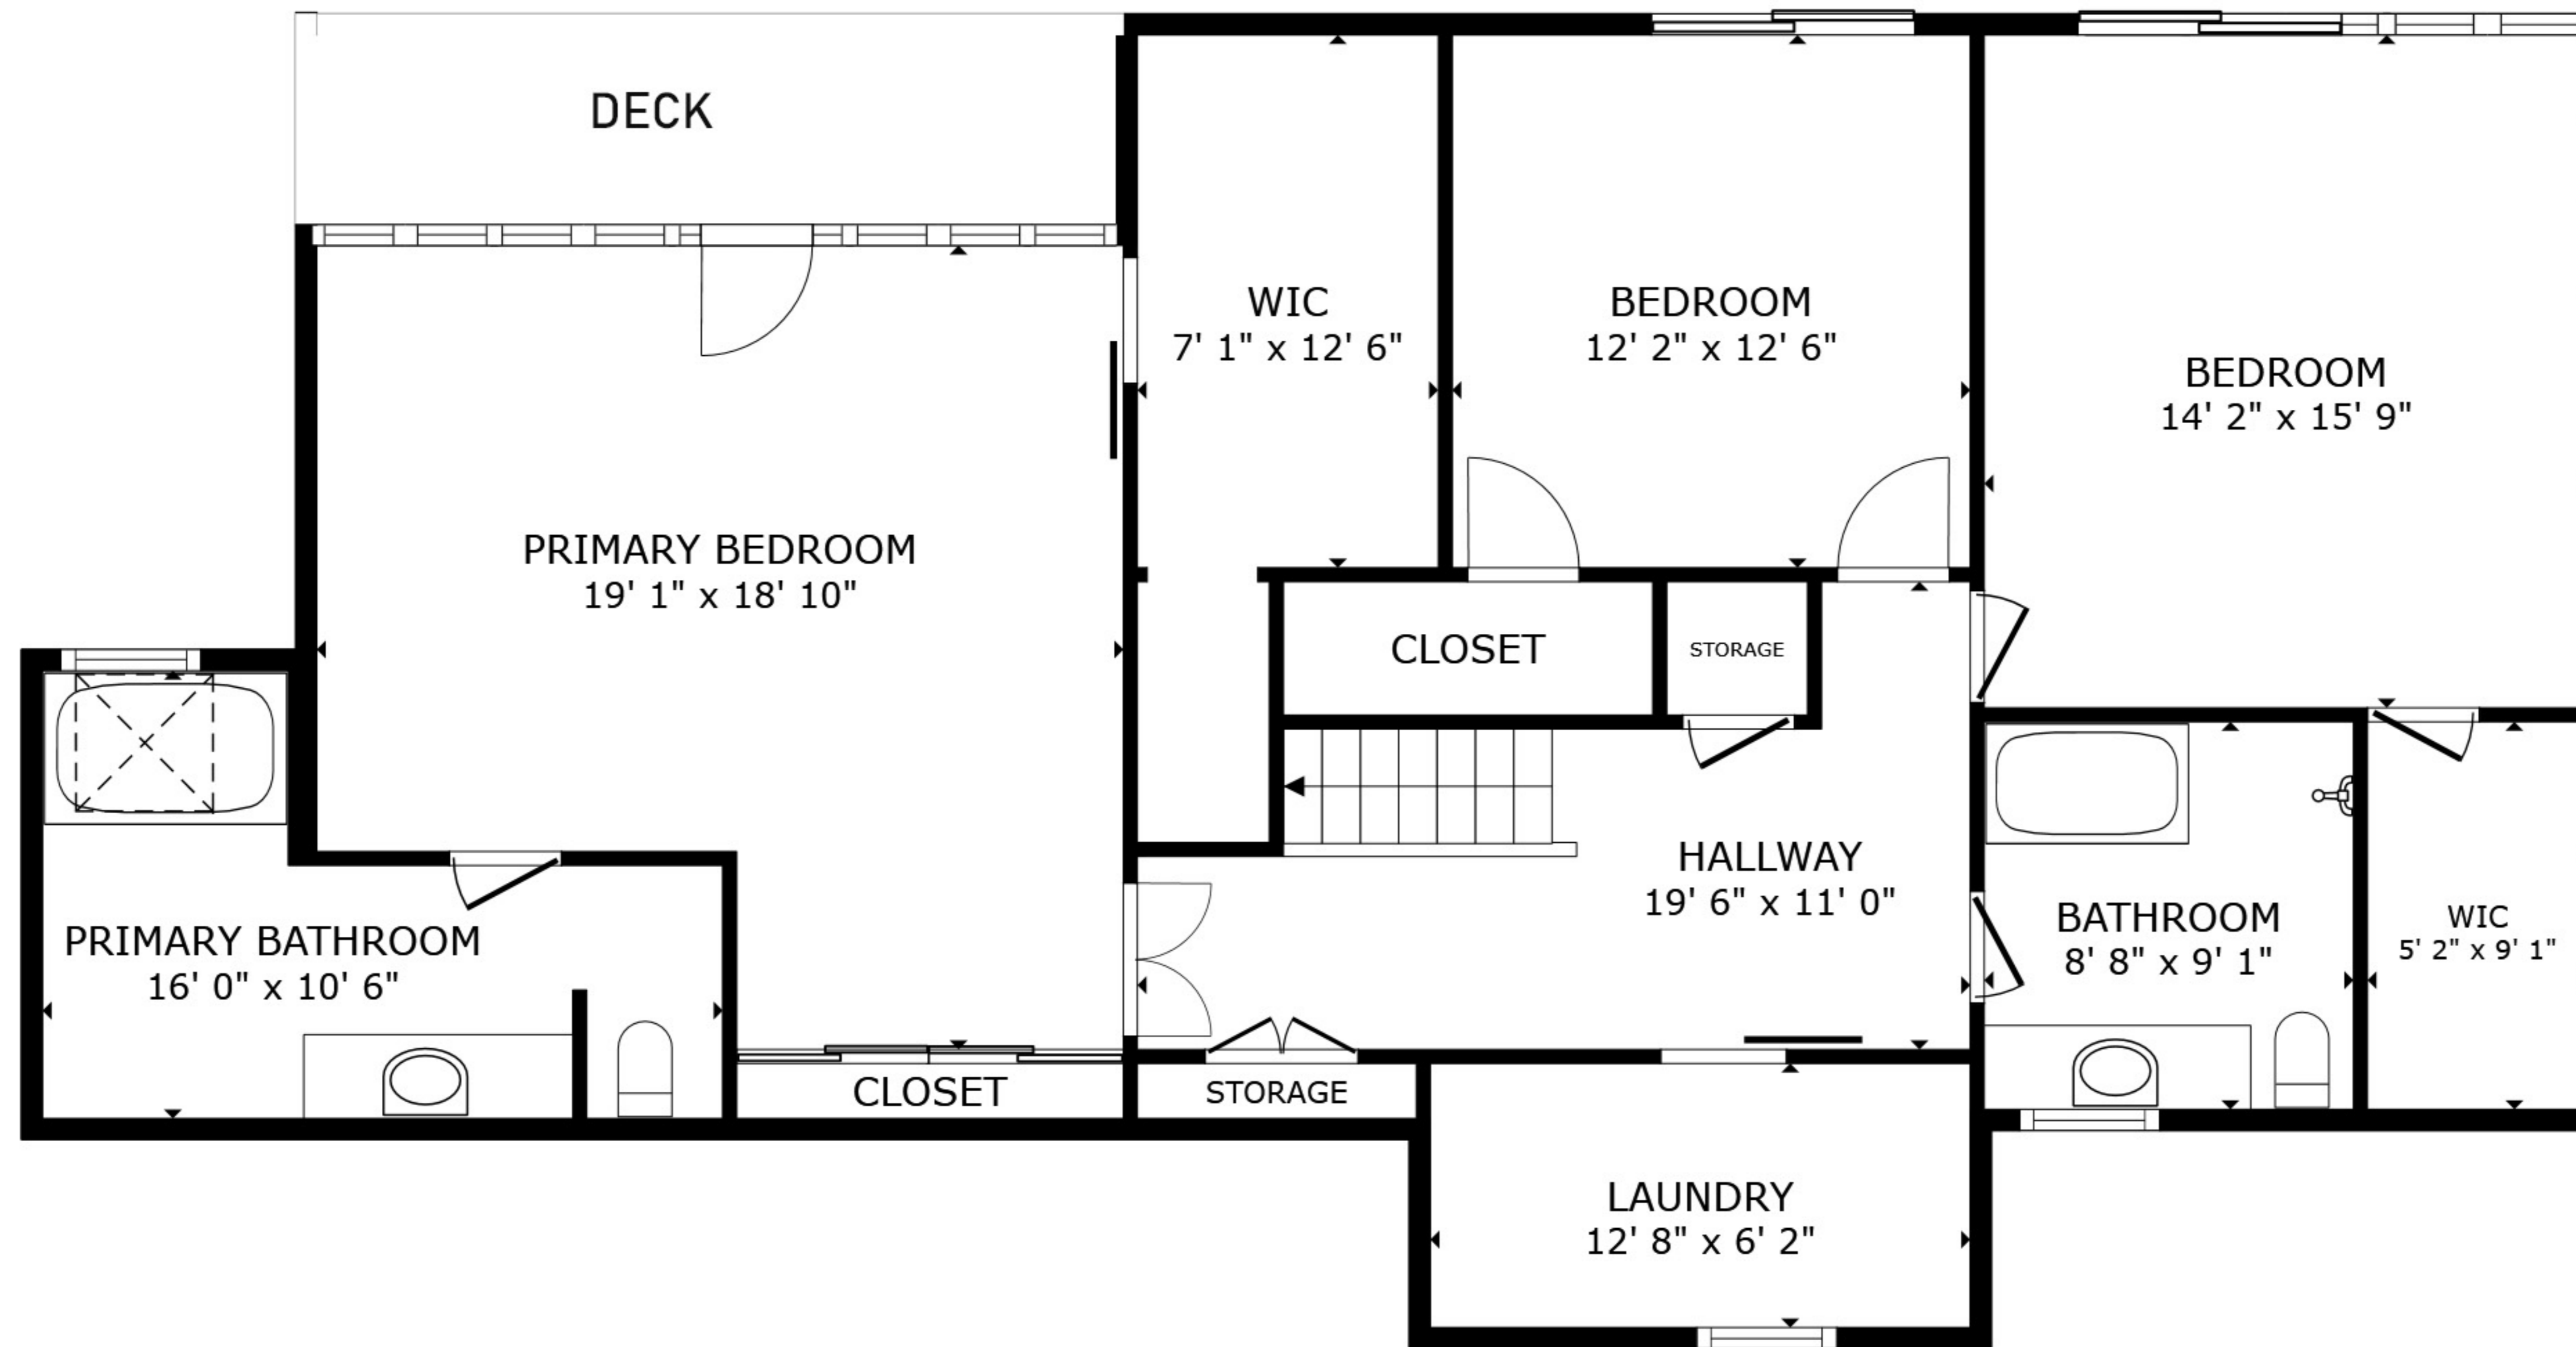

Main Level

## 29722 Grandpoint, Rancho Palos Verdes

SIZES AND DIMENSIONS ARE APPROXIMATE, ACTUAL MAY VARY.

Lower Level

## 29722 Grandpoint, Rancho Palos Verdes

SIZES AND DIMENSIONS ARE APPROXIMATE, ACTUAL MAY VARY.

Garage

28722 Grandpoint, Rancho Palos Verdes

SIZES AND DIMENSIONS ARE APPROXIMATE, ACTUAL MAY VARY.