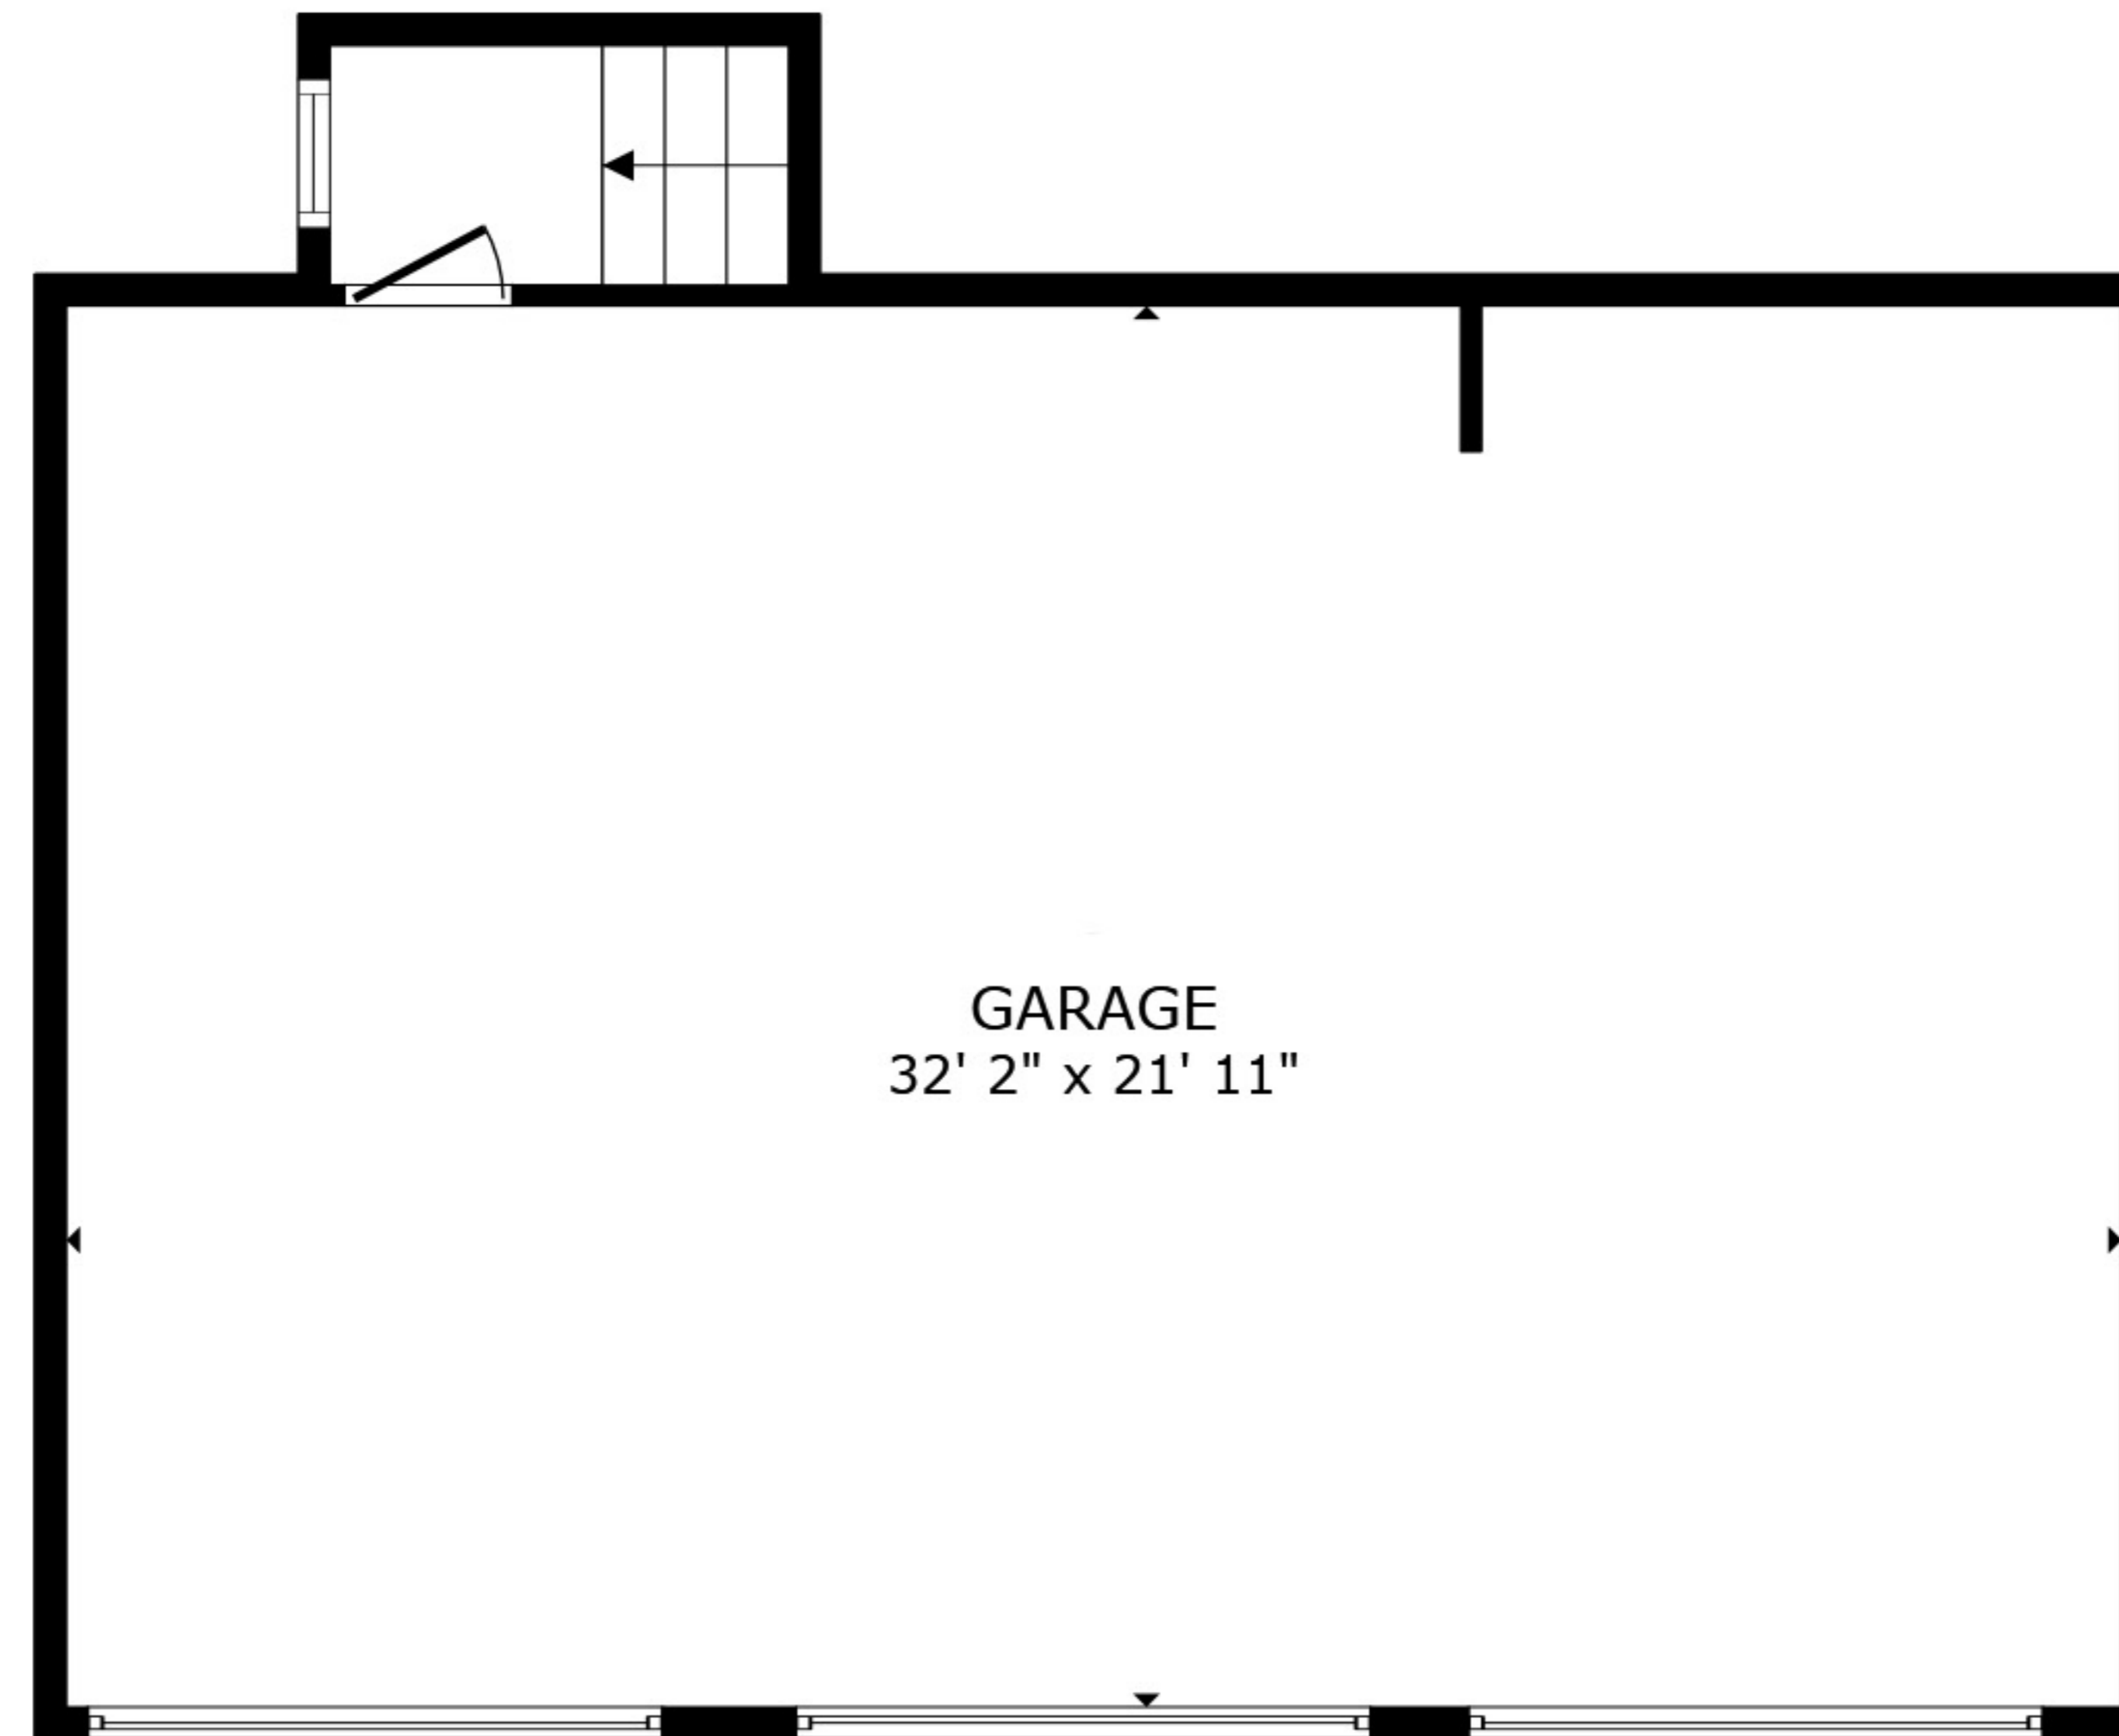

## 29722 Grandpoint, Rancho Palos Verdes

SIZES AND DIMENSIONS ARE APPROXIMATE, ACTUAL MAY VARY.

Lower Level

## 29722 Grandpoint, Rancho Palos Verdes

SIZES AND DIMENSIONS ARE APPROXIMATE, ACTUAL MAY VARY.

Garage

28722 Grandpoint, Rancho Palos Verdes

SIZES AND DIMENSIONS ARE APPROXIMATE, ACTUAL MAY VARY.