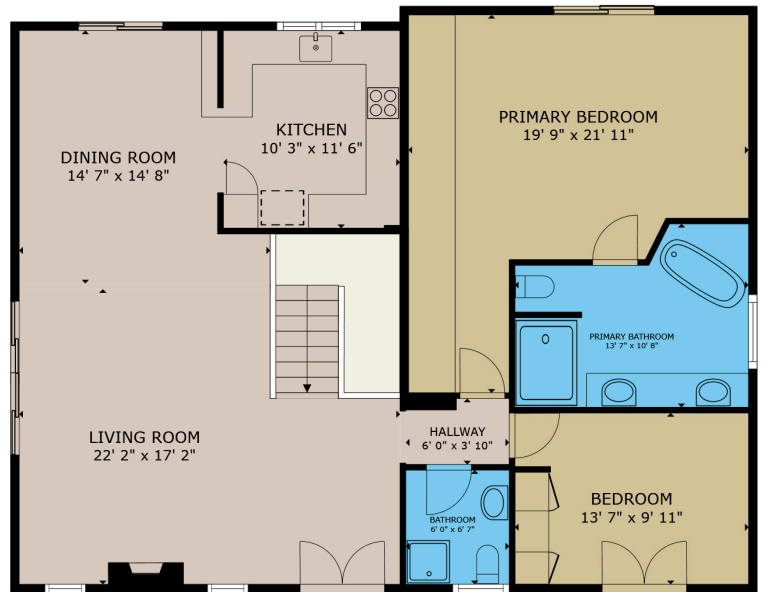

FLOOR 1

FLOOR 2

GROSS INTERNAL AREA
 FLOOR 1 1,057 sq.ft. FLOOR 2 1,301 sq.ft.
 EXCLUDED AREAS : TERRACE 67 sq.ft.
 TOTAL : 2,358 sq.ft.
 SIZES AND DIMENSIONS ARE APPROXIMATE, ACTUAL MAY VARY.

GROSS INTERNAL AREA
FLOOR 1: 811 sq ft
TOTAL: 811 sq ft

SIZES AND DIMENSIONS ARE APPROXIMATE, ACTUAL MAY VARY.