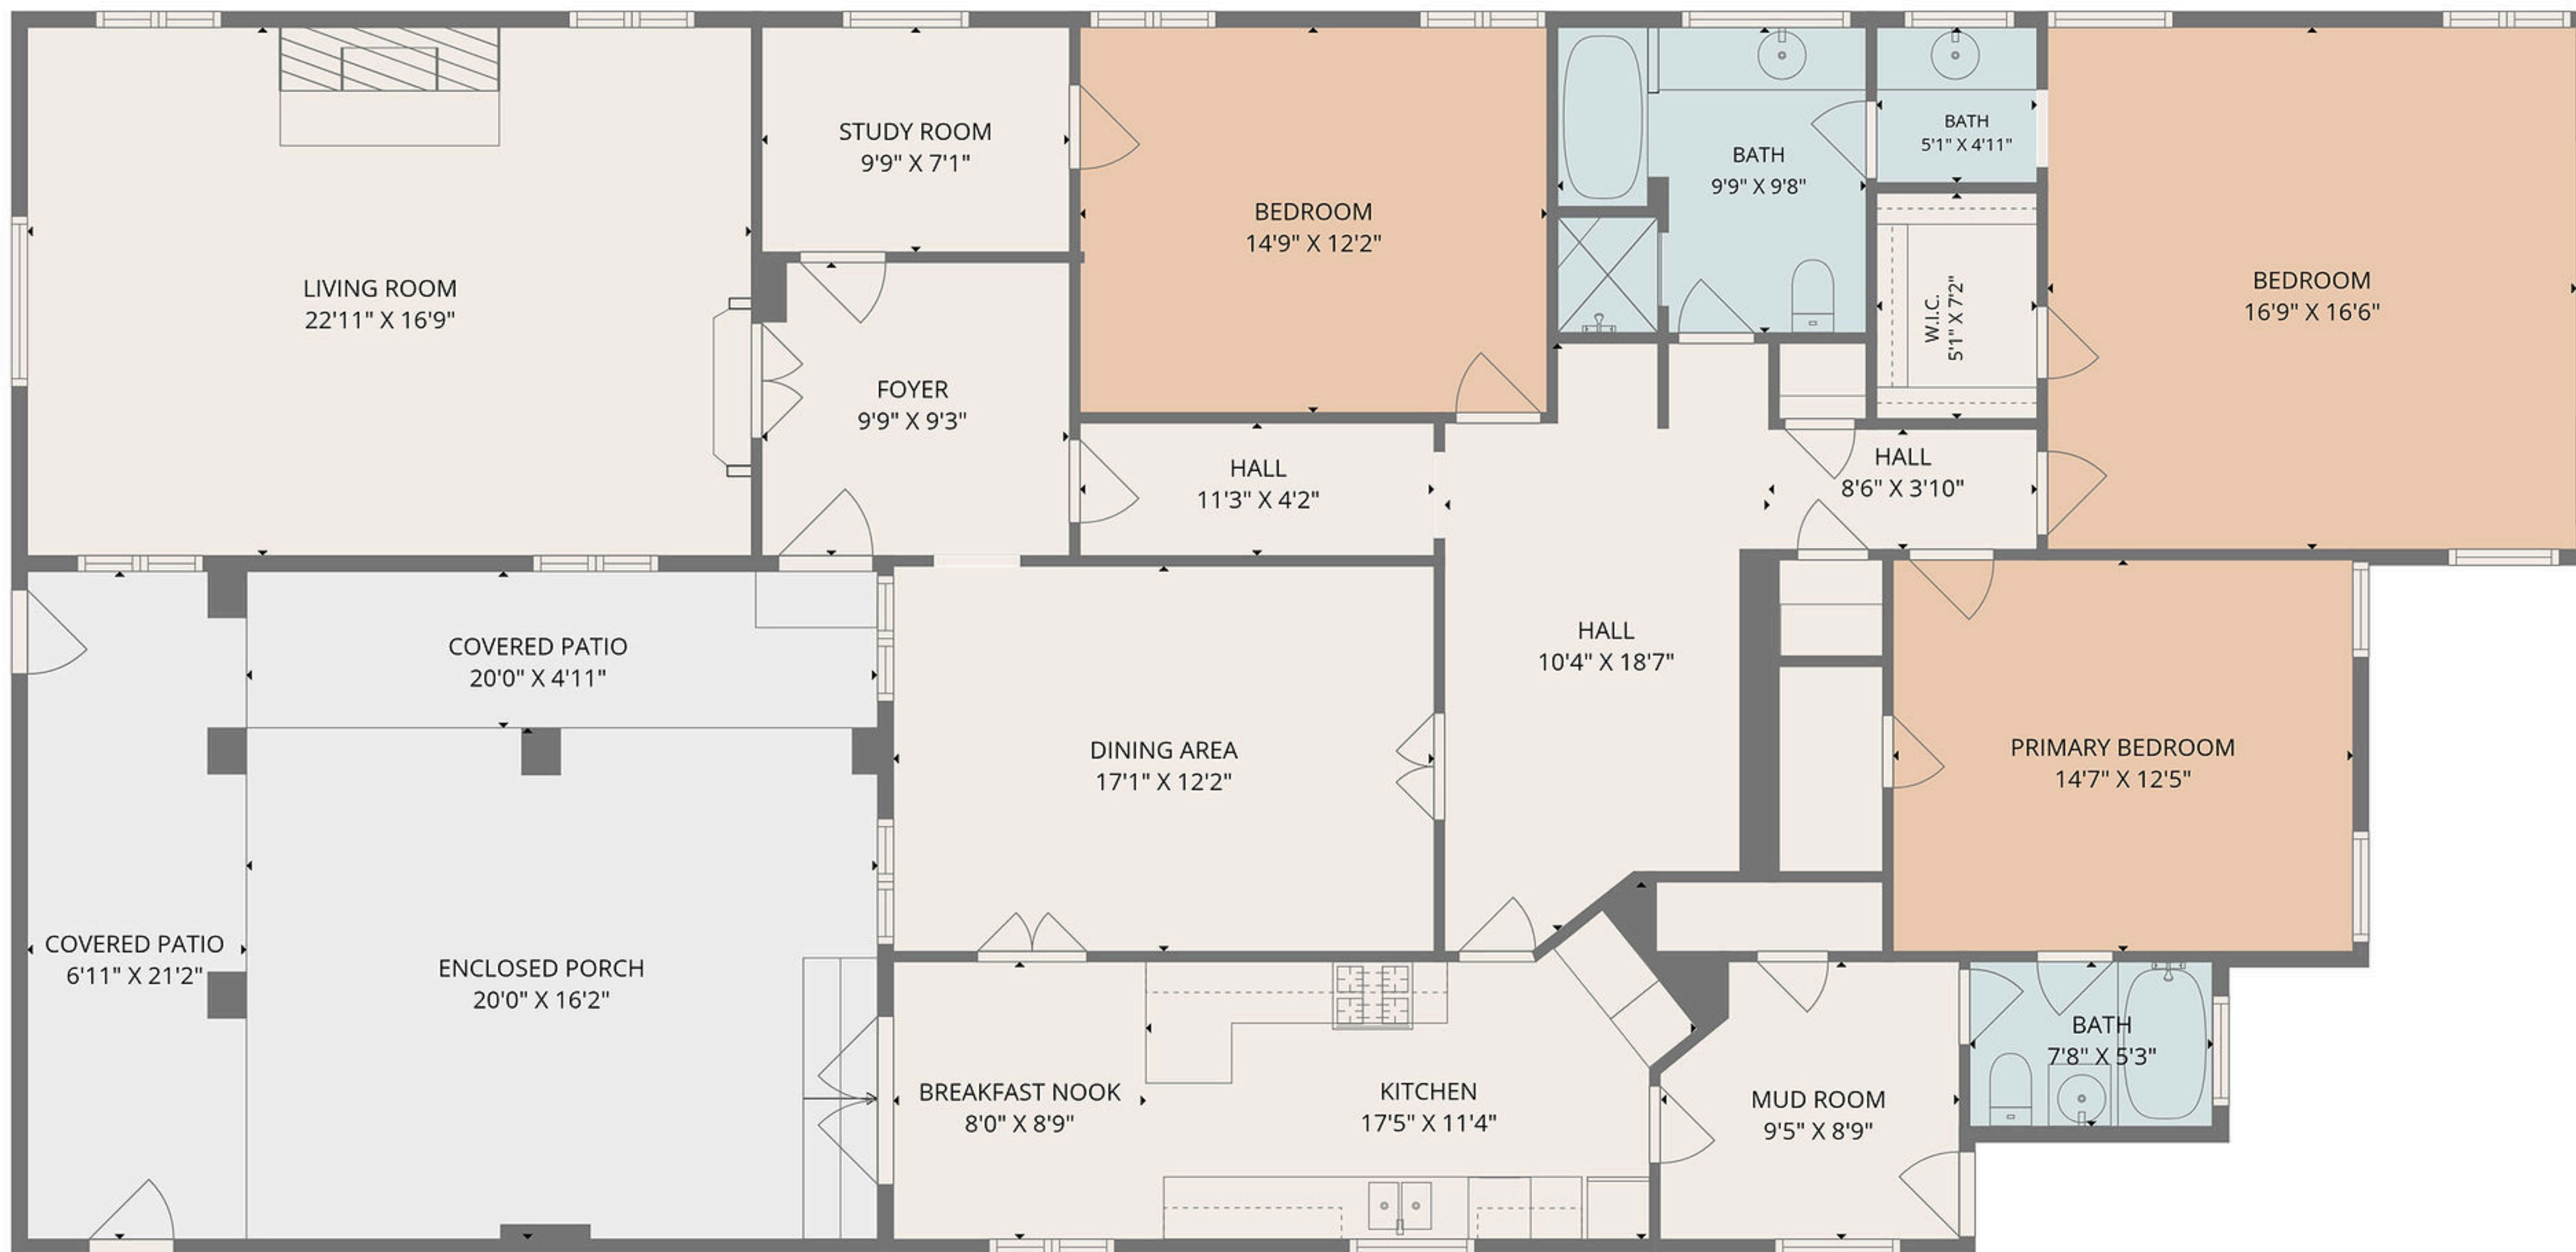

1124 Alvira St

Los Angeles, CA 90035

Main Floorplan

DISCLAIMER: Floorplan rendering created by The Luxury Level. Measurements are approximate and fairly exact but not State authorized. It is the responsibility of the buyer to verify the property's measurements and square footage independently. Multiple independent floors or spaces may not be representative of actual location on property.