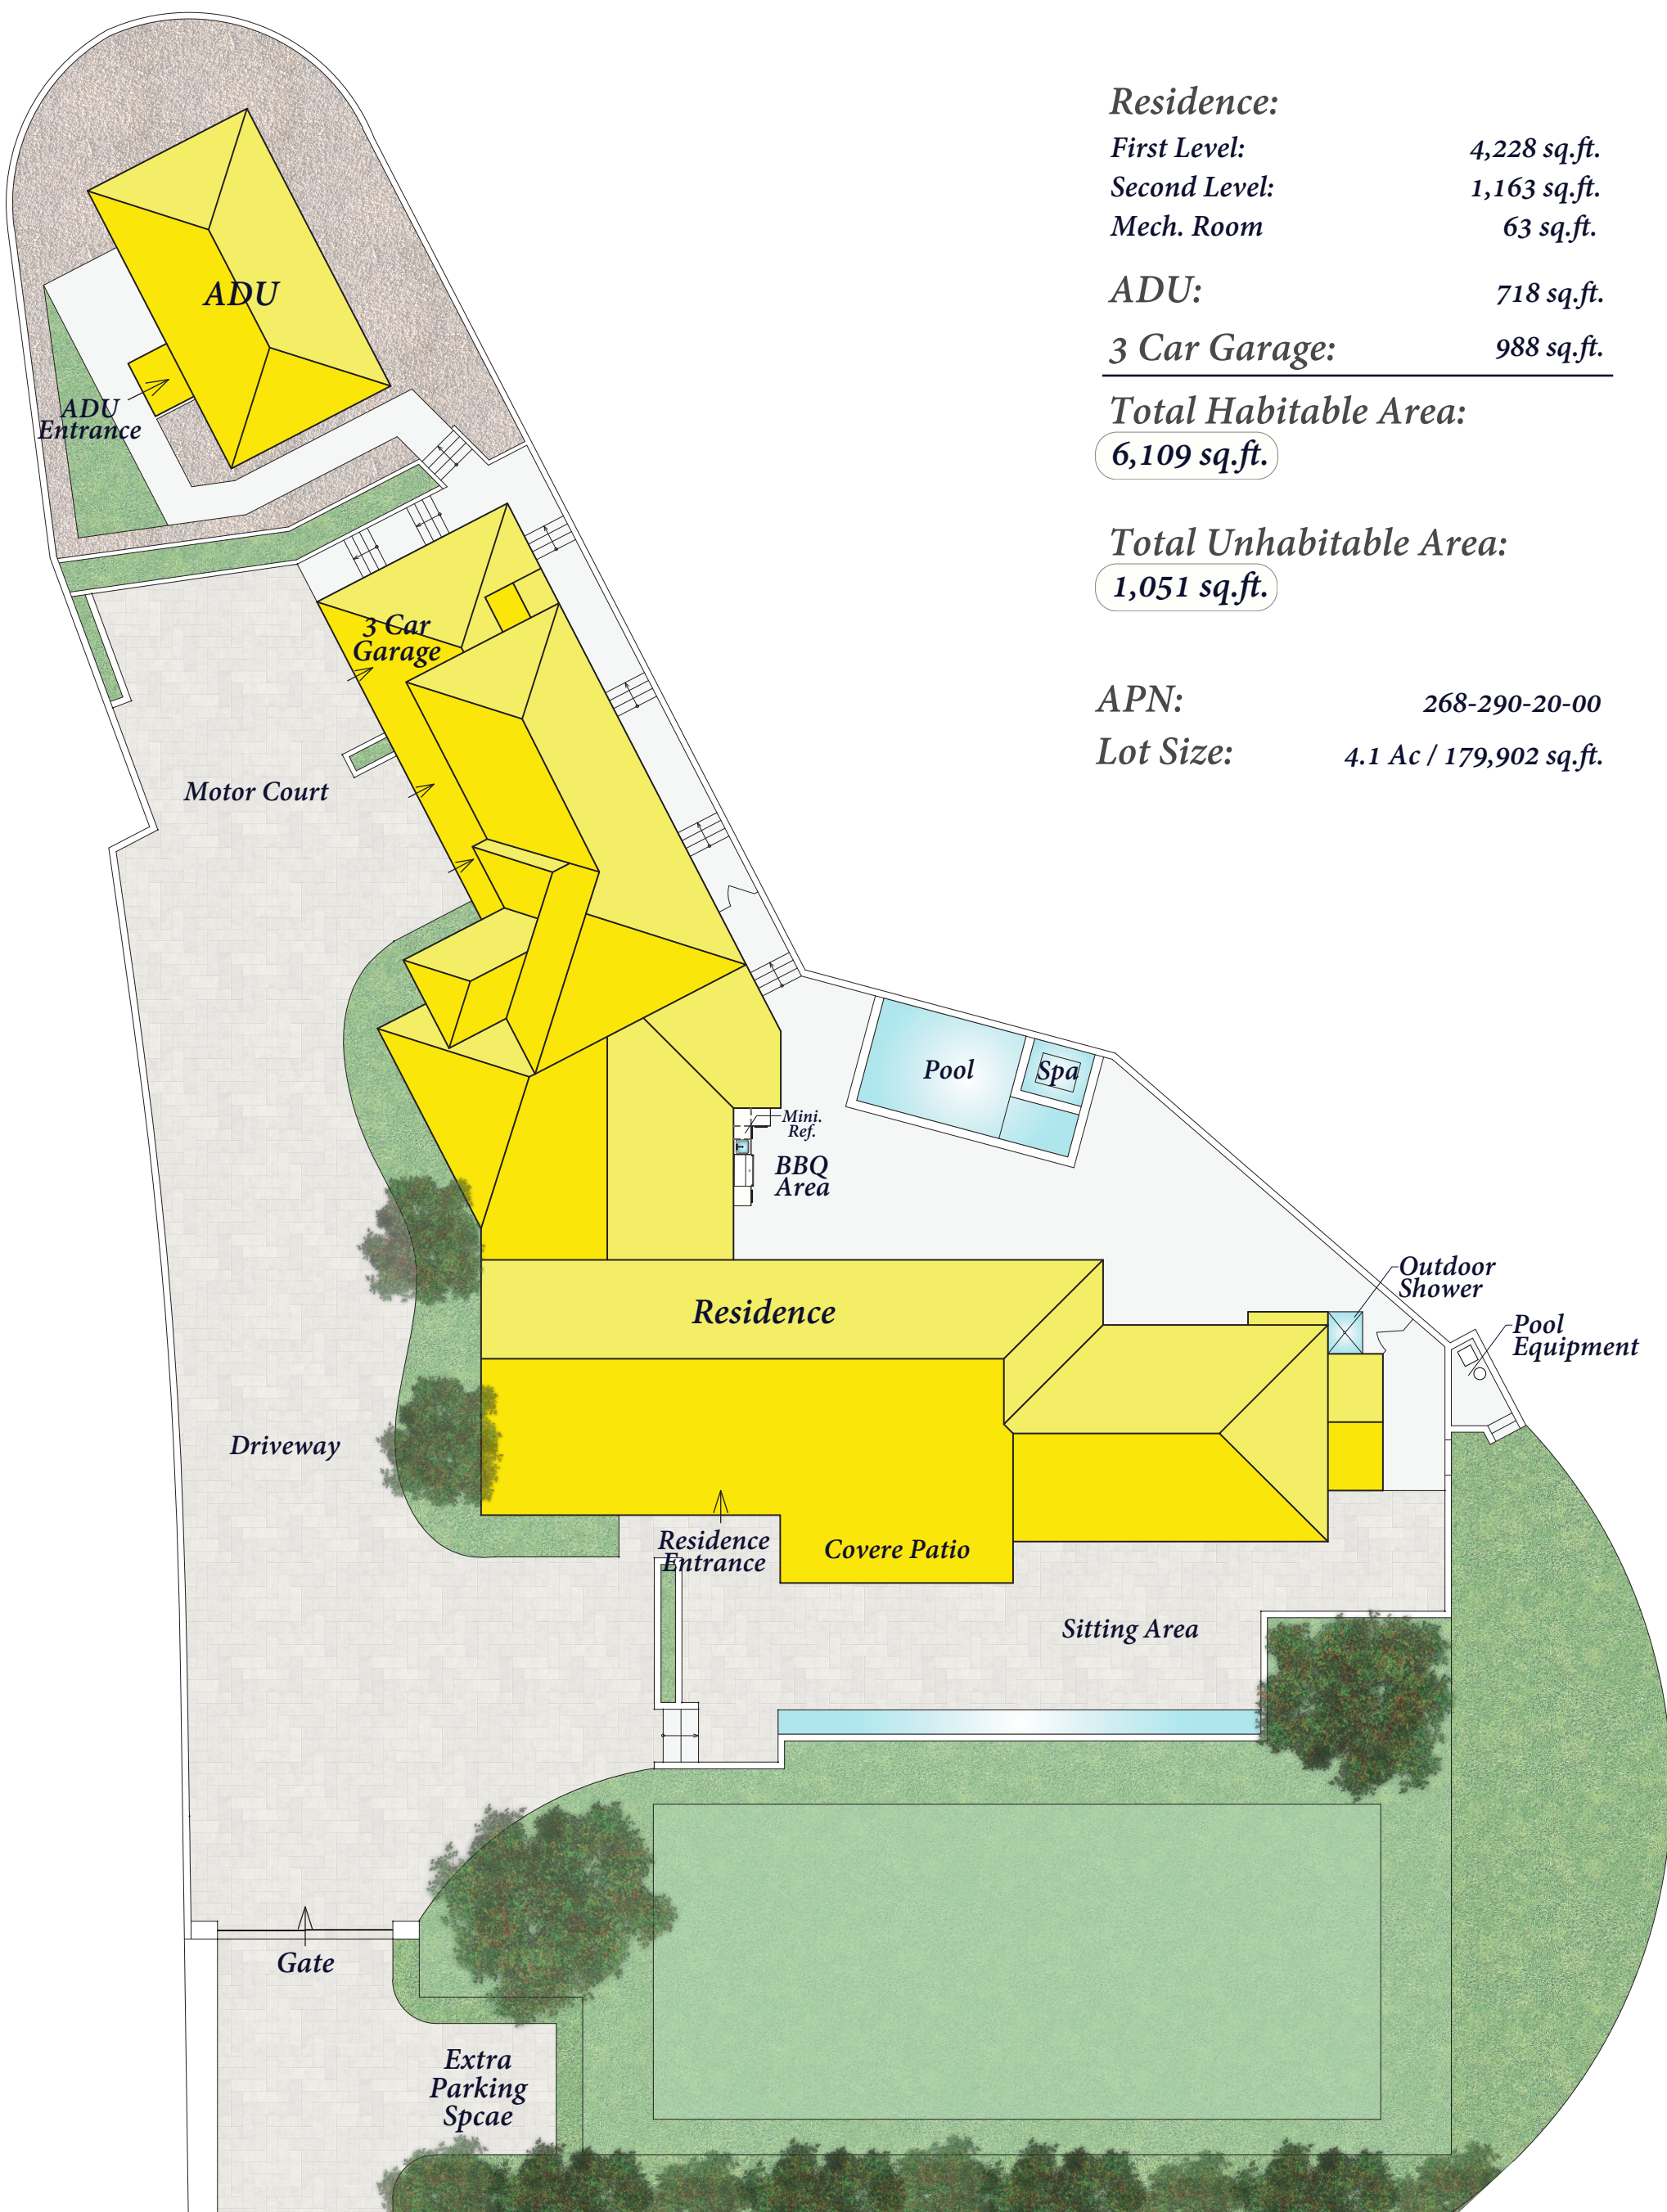

5758 Las Palomas

Rancho Santa Fe, CA 92067

Residence:

First Level: 4,228 sq.ft.
Second Level: 1,163 sq.ft.
Mech. Room 63 sq.ft.

ADU: 718 sq.ft.

3 Car Garage: 988 sq.ft.

Total Habitable Area:

6,109 sq.ft.

Total Unhabitable Area:

1,051 sq.ft.

APN: 268-290-20-00

Lot Size: 4.1 Ac / 179,902 sq.ft.

Las Palomas