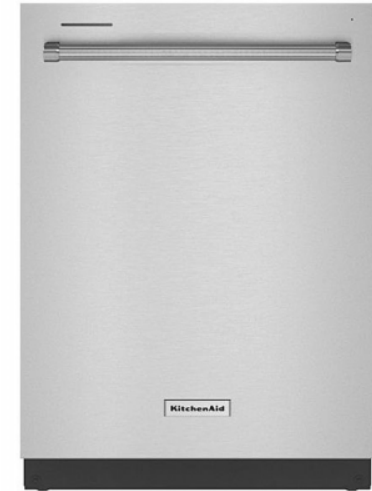

2 DISHWASHER

KitchenAid
Stainless Steel | 24"

3 RANGE

KitchenAid
Stainless Steel | 30" Gas Range

4 REFRIGERATION

KitchenAid
Stainless Steel | 36" French Door Counter-Depth
with Interior Water Dispenser

1

3