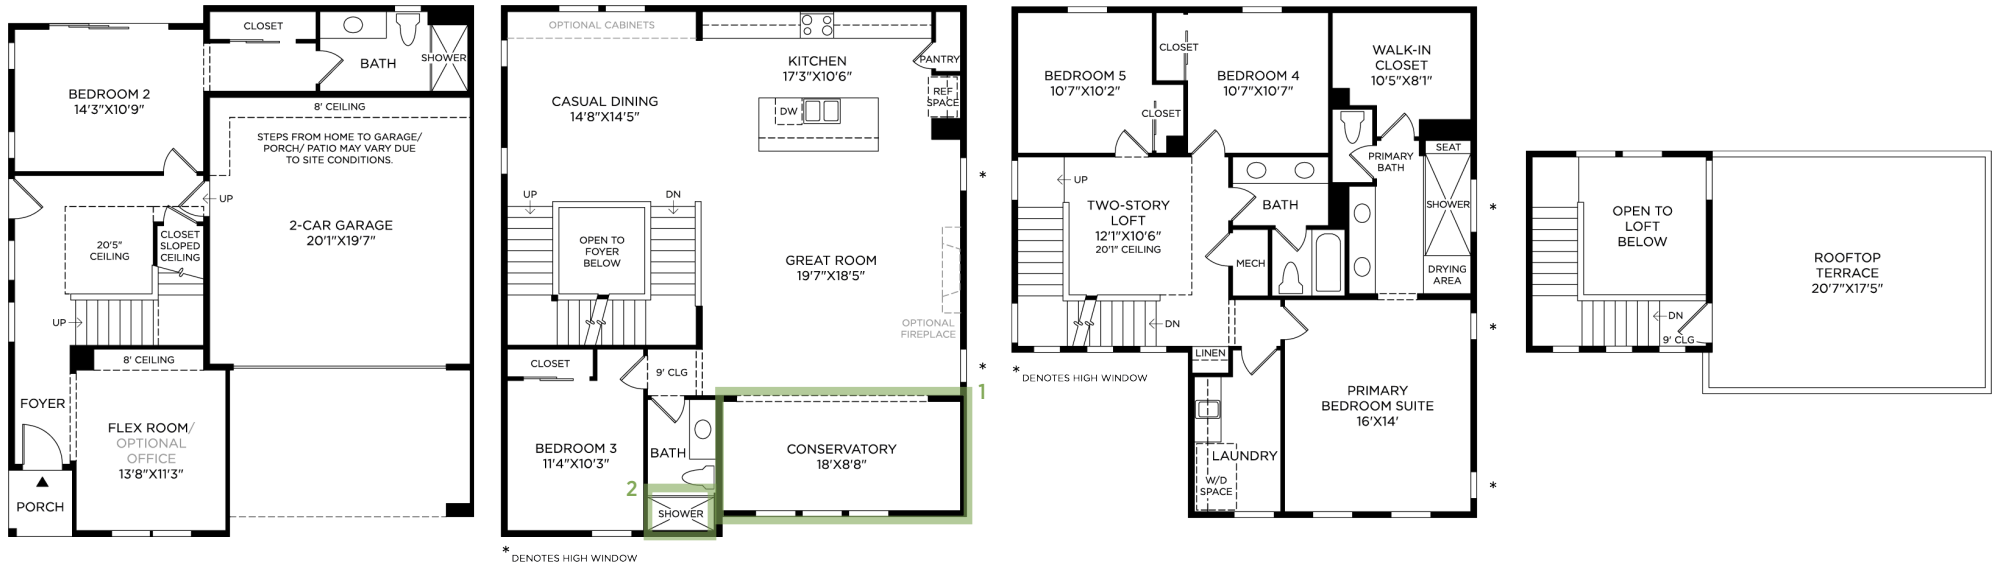

1 CONSERVATORY

FLPF0003

3 HYDRORAIL SHOWER COLUMN

PLMX0031 (not shown)

2 TILE SHOWER ON SECOND FLOOR

PLMX0051

Designer Appointed Features | INTERIOR SELECTIONS

Designer Appointed Features are home details and finishes curated by the talented design professionals responsible for the distinctive looks found in our model homes.