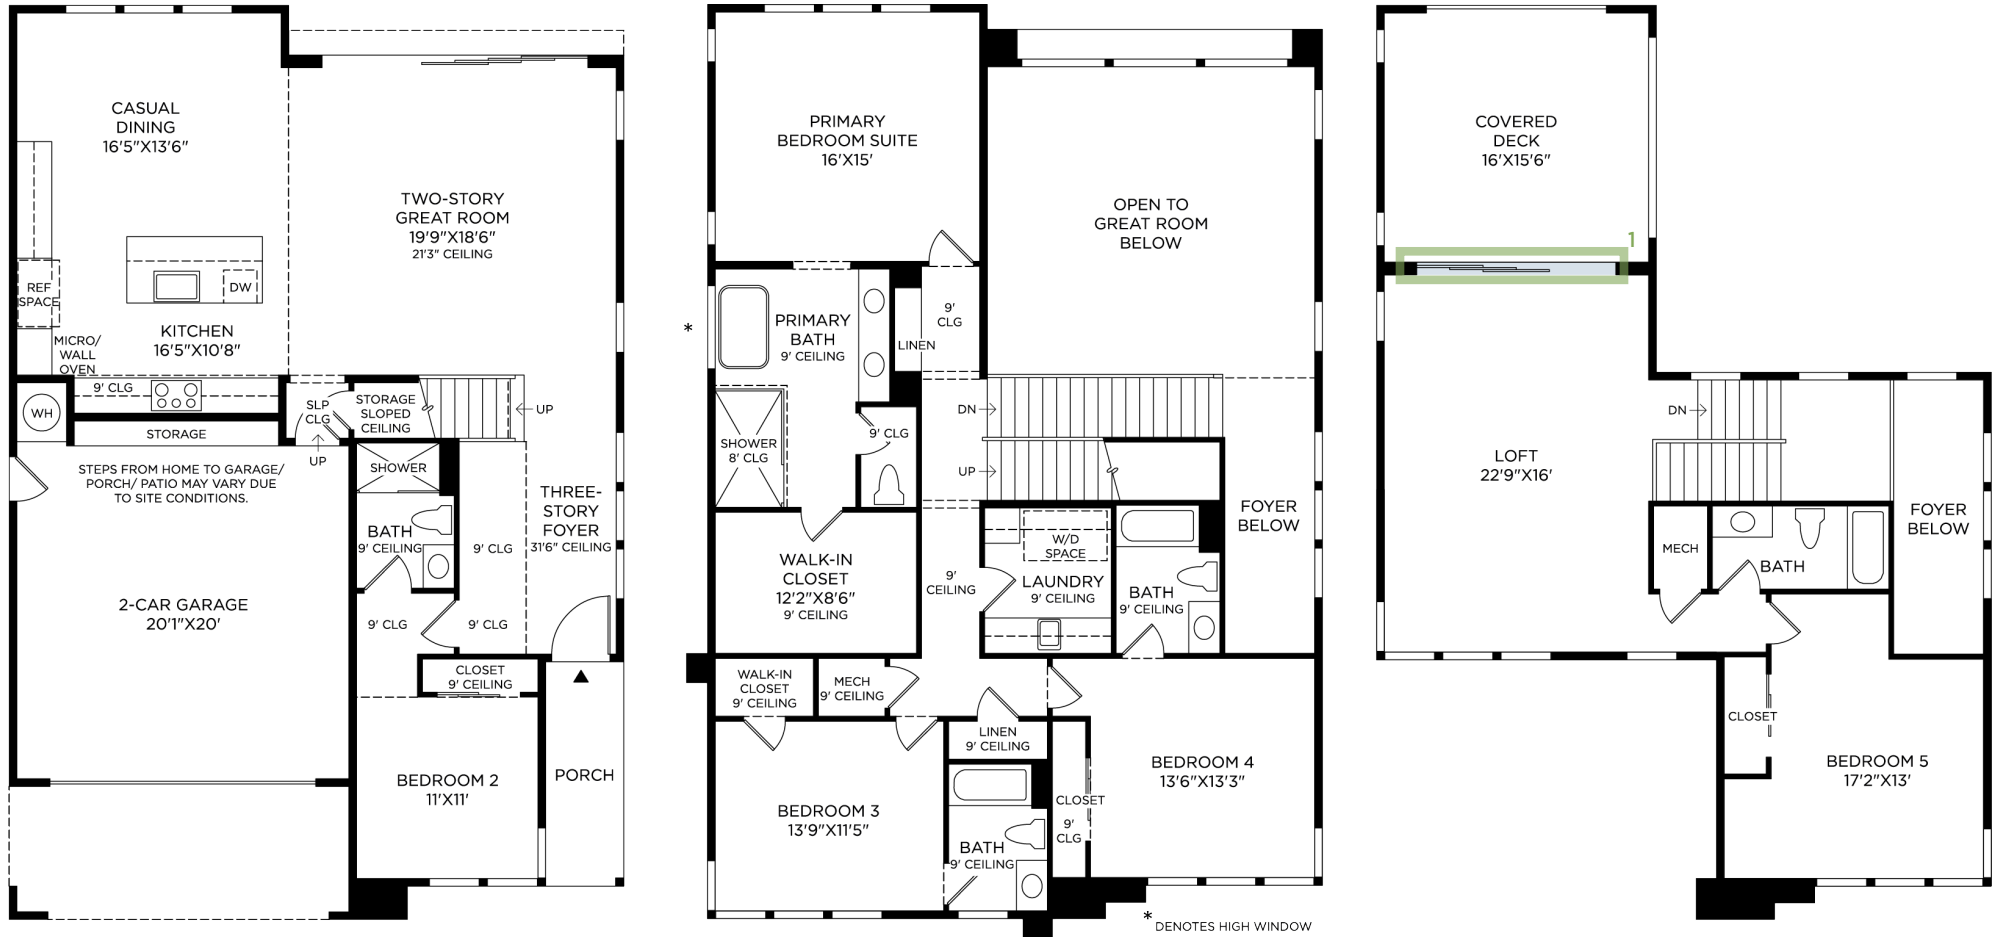

1 MULTI-SLIDE STACKED DOOR 12X8

3 HYDRORAIL SHOWER COLUMN

(not shown)

2 INTERIOR INSULATION PACKAGE

(not shown)

Designer Appointed Features | INTERIOR SELECTIONS

Designer Appointed Features are home details and finishes curated by the talented design professionals responsible for the distinctive looks found in our model homes.