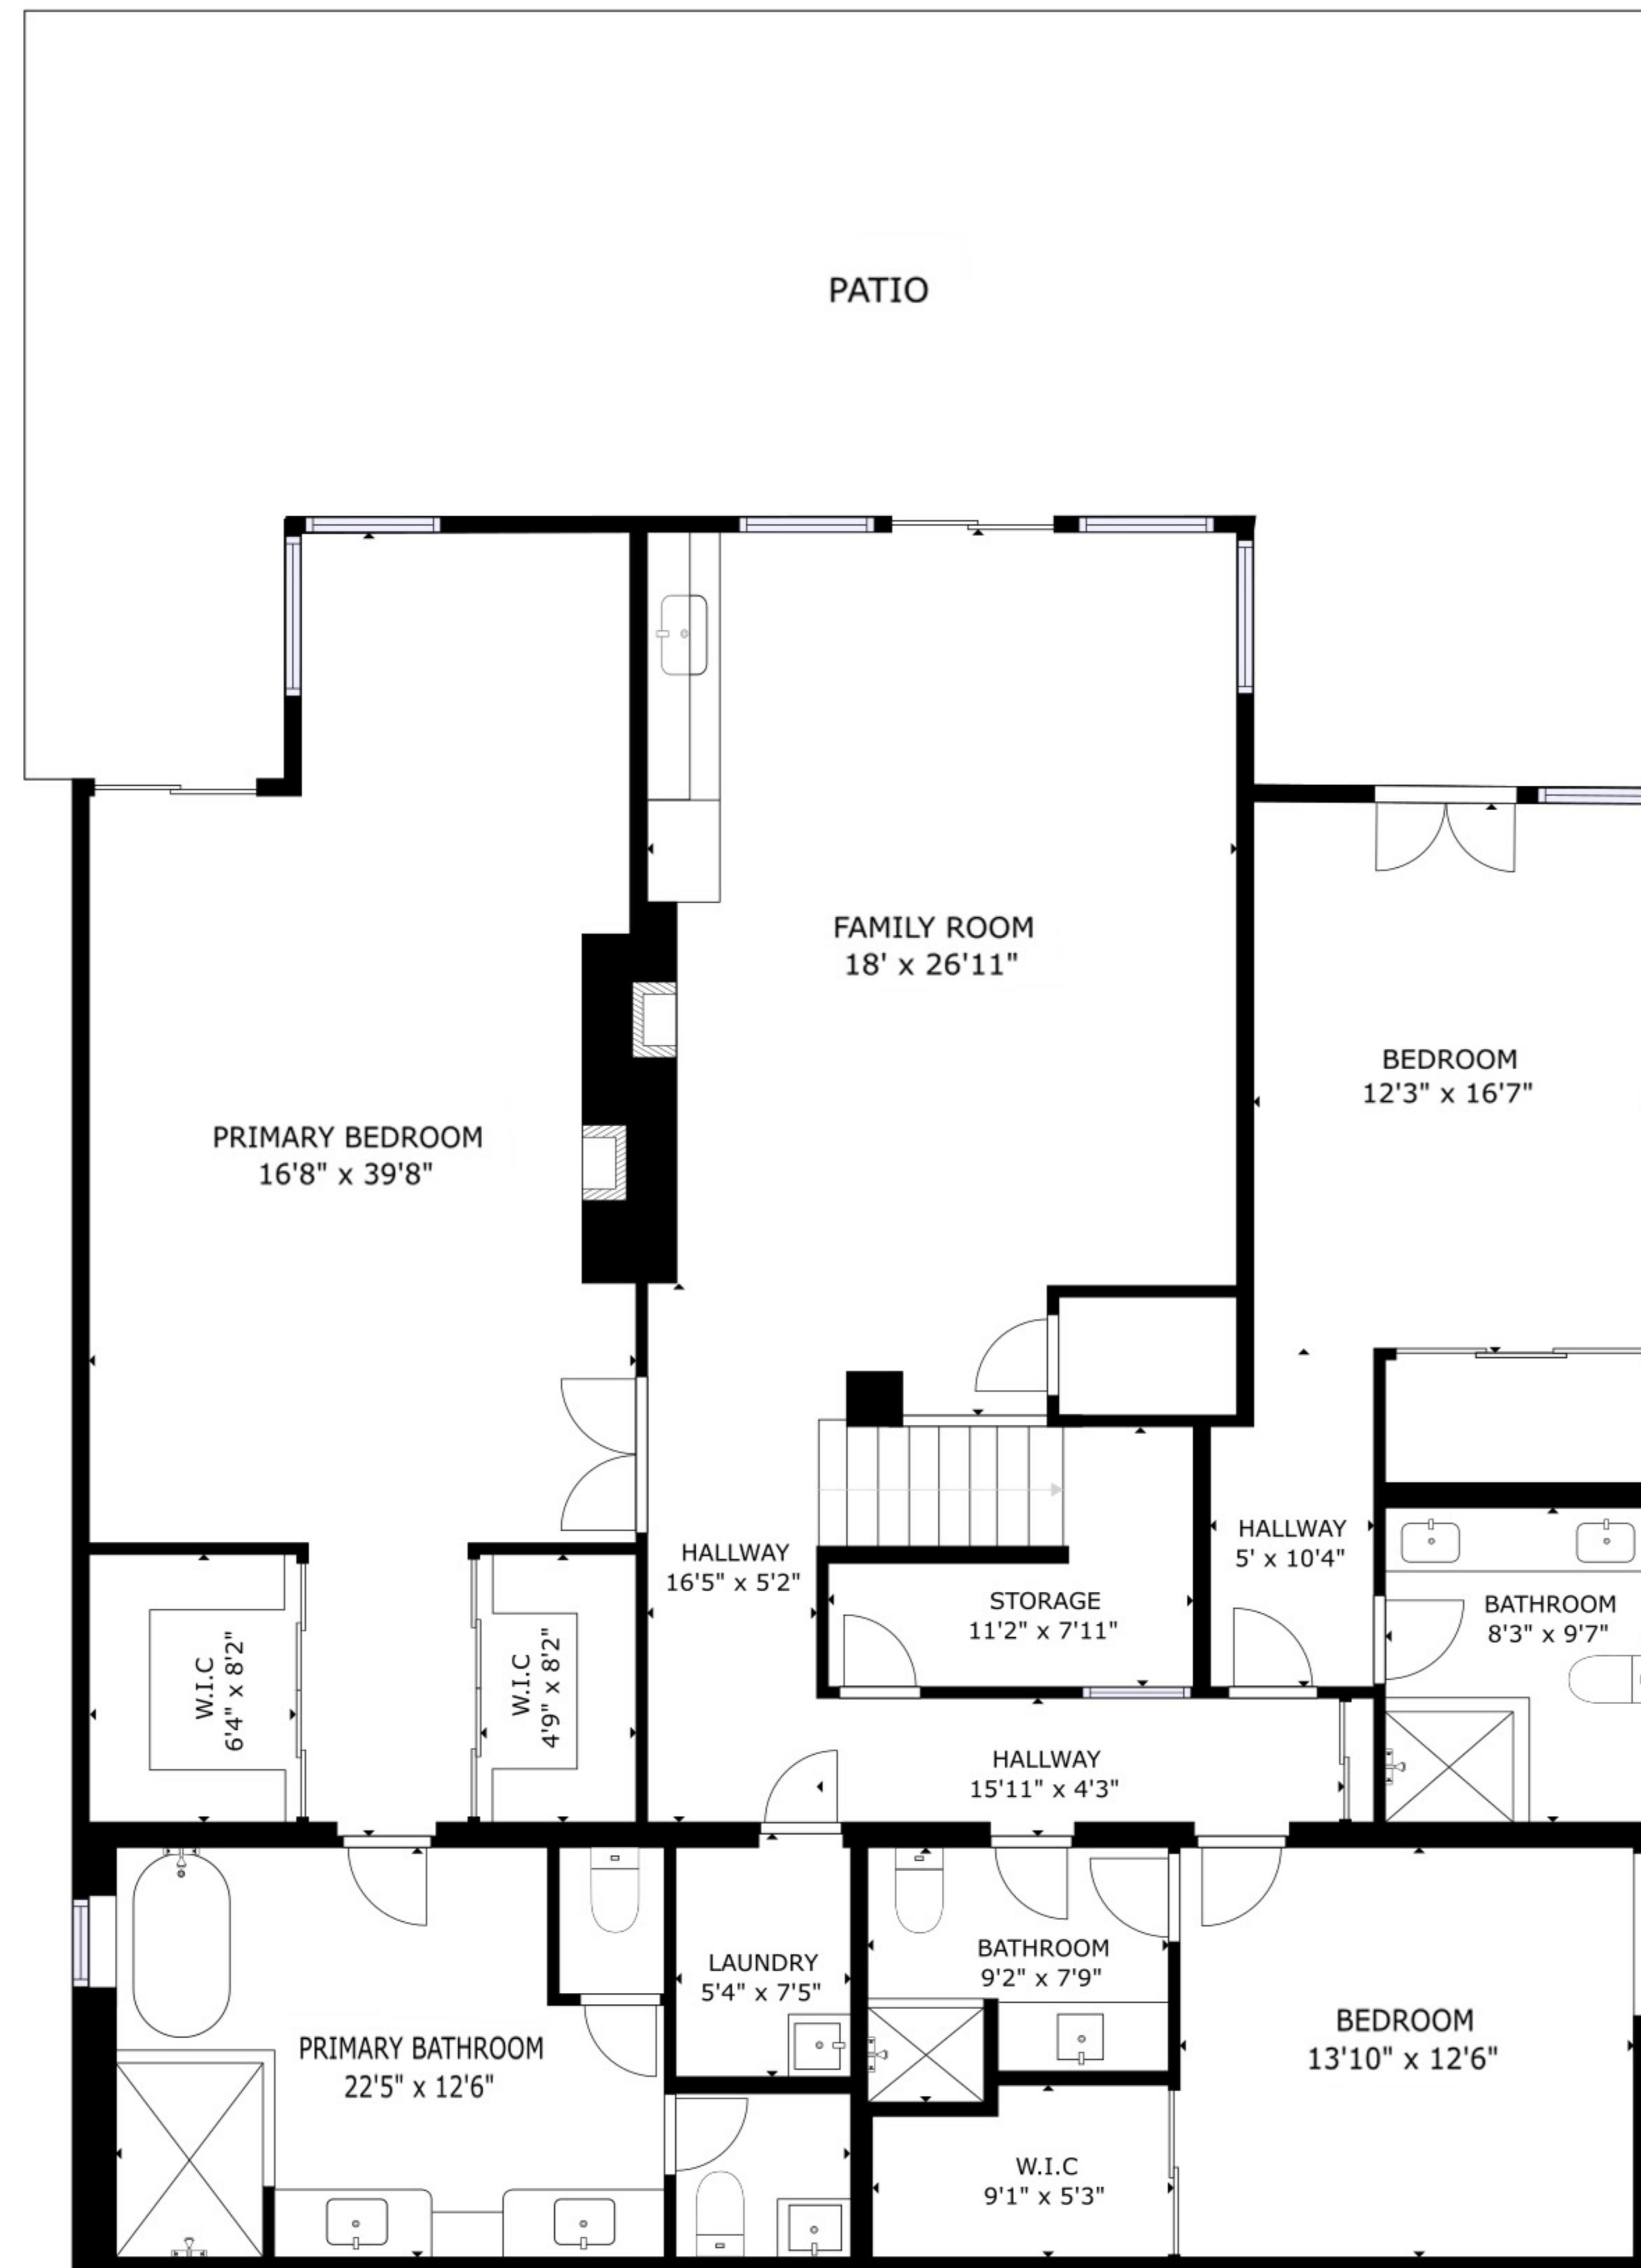

MAIN LEVEL

6504 Via Baron, Rancho Palos Verdes

SIZES AND DIMENSIONS ARE APPROXIMATE, ACTUAL MAY VARY.

LOWER LEVEL

6504 Via Baron, Rancho Palos Verdes

SIZES AND DIMENSIONS ARE APPROXIMATE, ACTUAL MAY VARY.