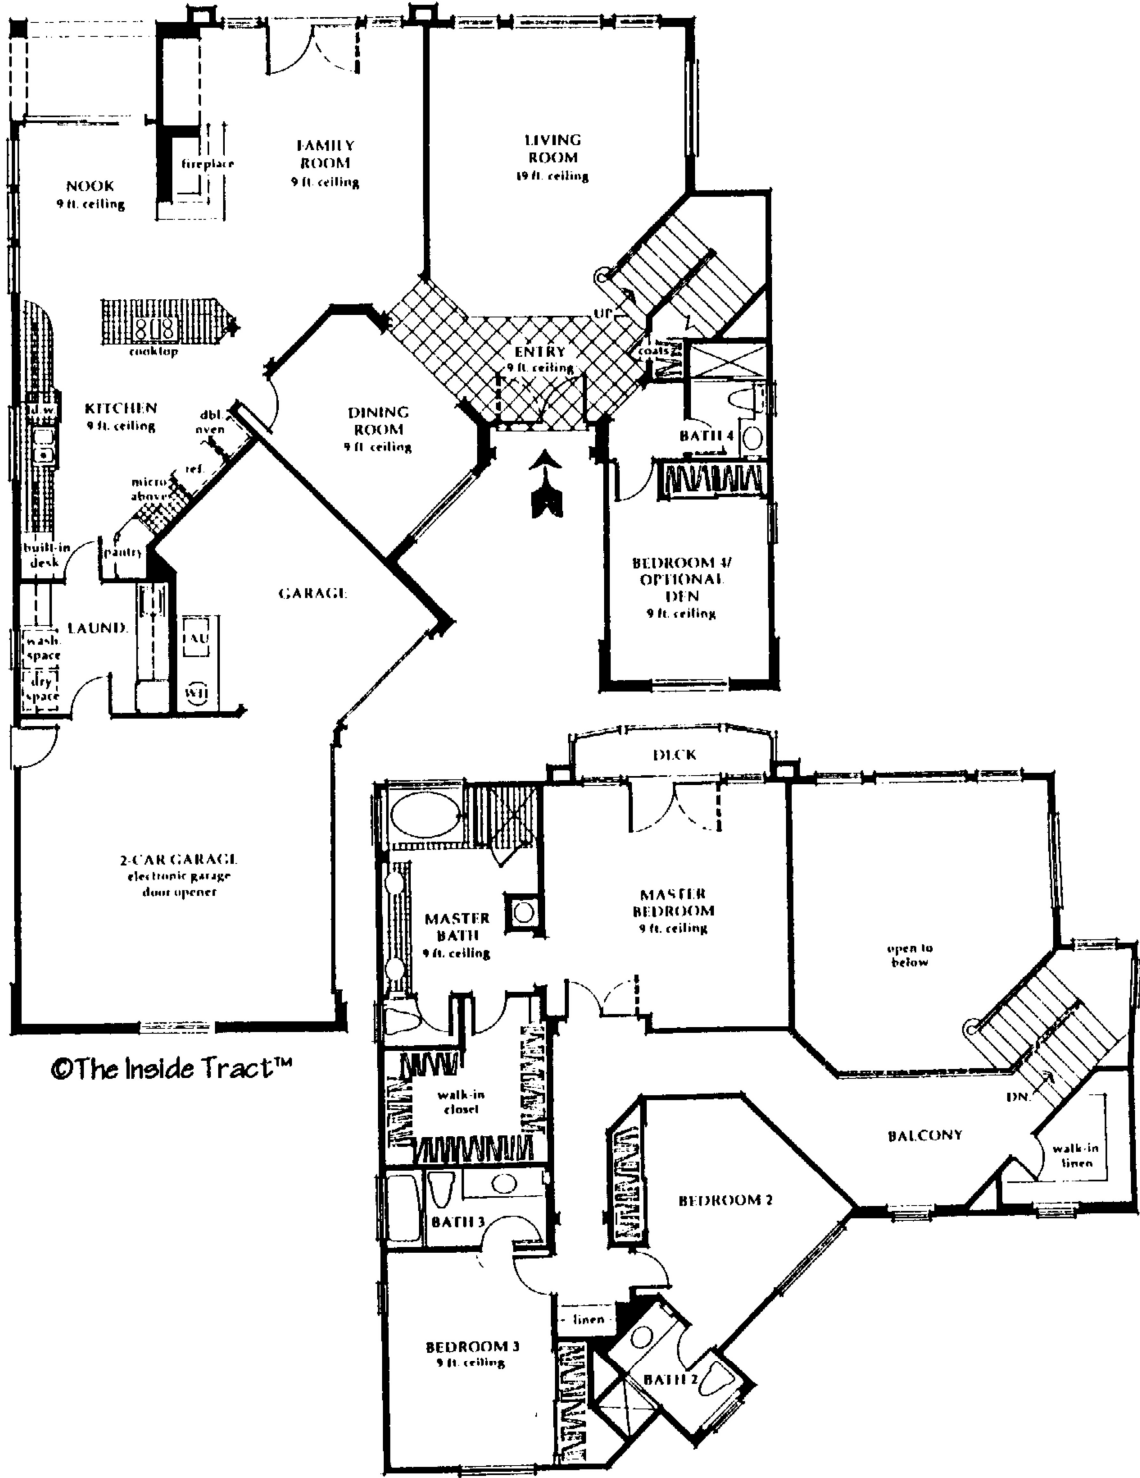

TRACT: (FE) Fairway Estates MODEL: B Plan 2 - 3087 Sq.Ft. (Approx)
Copyright ©The Inside Tract™ - All rights reserved.

©The Inside Tract™