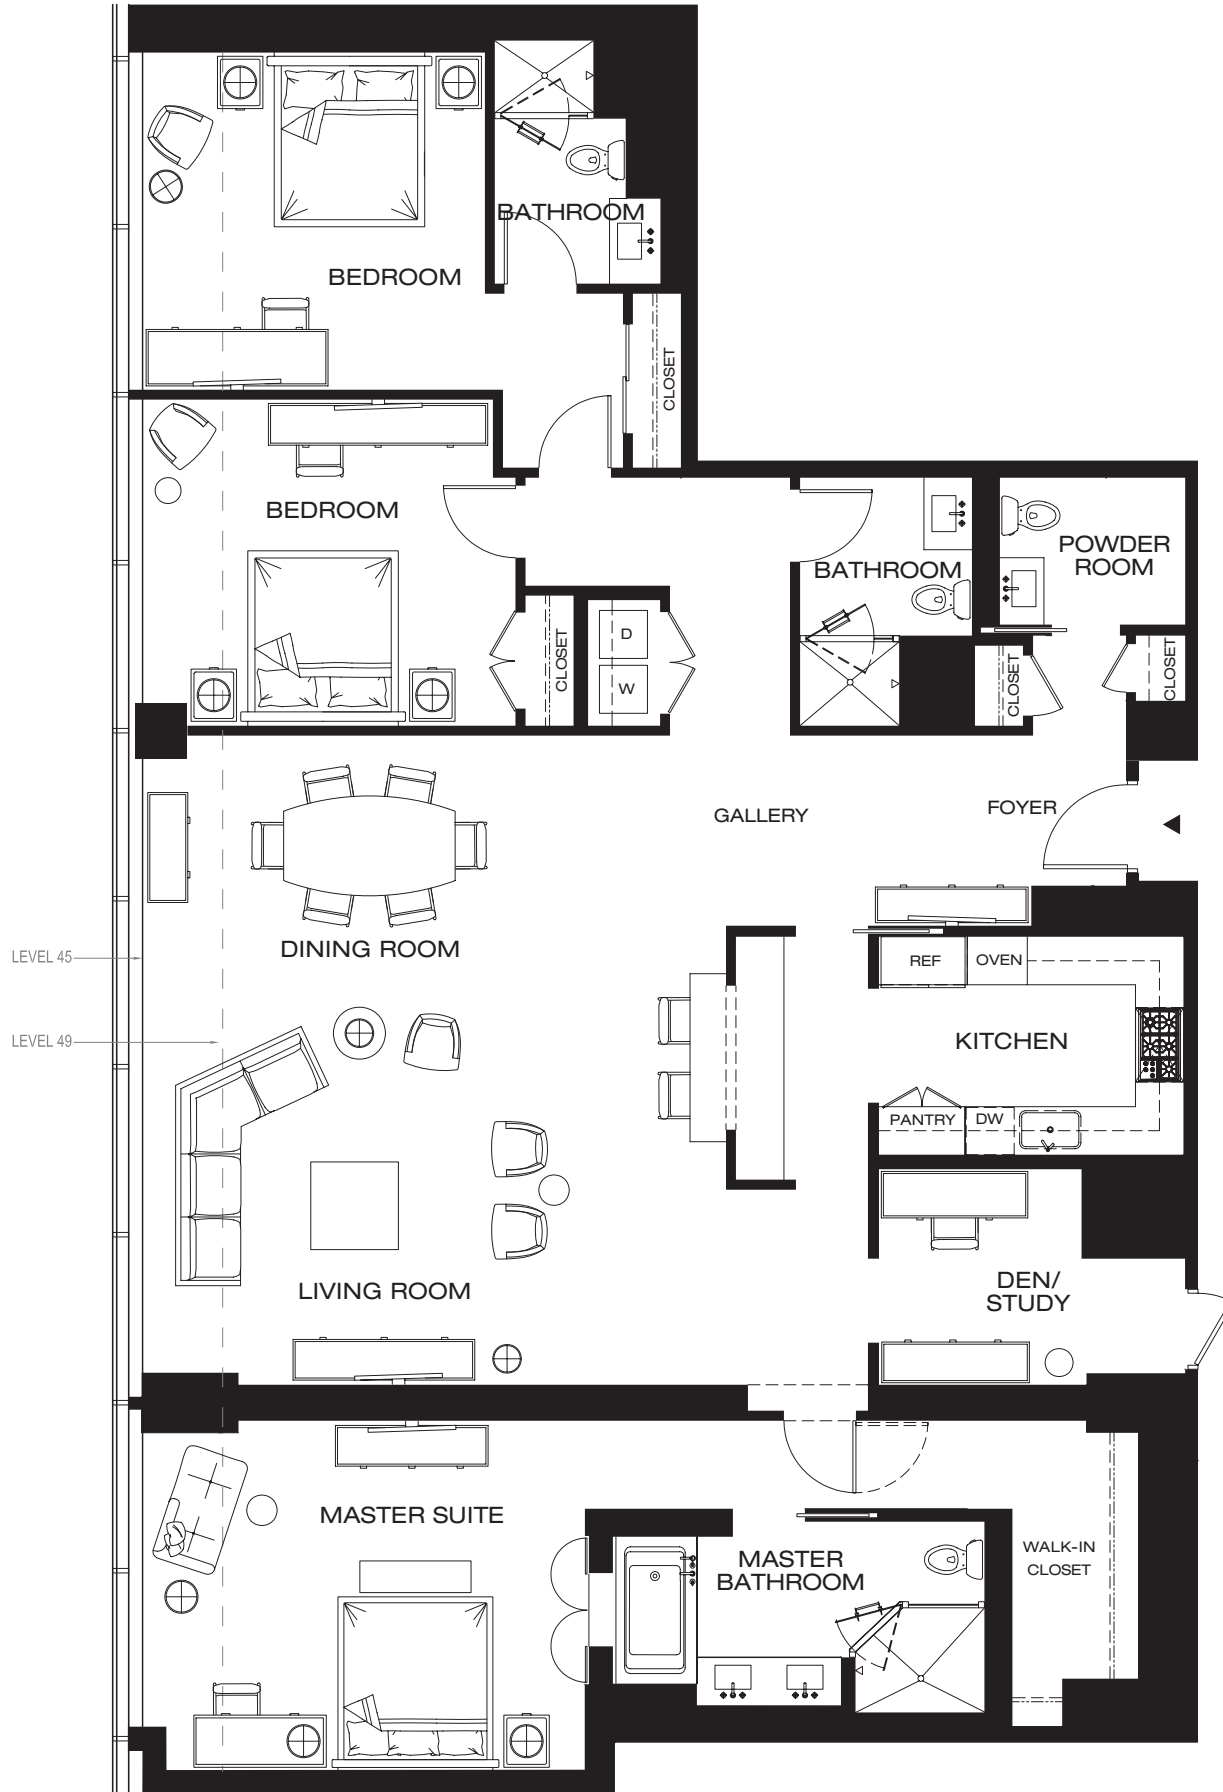

THE RITZ-CARLTON RESIDENCES®
AT L.A. LIVE

RESIDENCE TYPE L, LEVEL 42-49C
3 BEDROOMS, DEN/STUDY, 3.5 BATHS, APPROX. 2,340-2,610 SQ. FT.

900 WEST OLYMPIC BLVD., LOS ANGELES, CA 90015 • T 213.622.4242 • F 213.622.4244 • WWW.ALLACCESSLIVING.COM