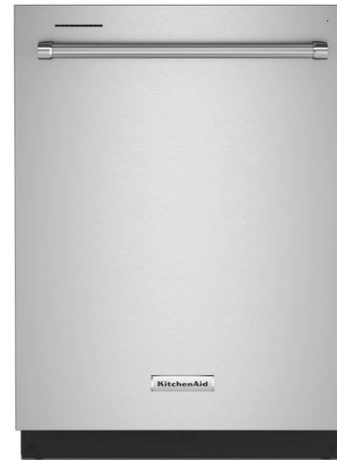

## 2 GAS COOKTOP

KitchenAid 36" Gas Cooktop  
Stainless Steel

## 3 COMBINATION WALL OVEN

KitchenAid 30" Combination  
Wall Oven  
Stainless Steel

## 4 DISHWASHER

KitchenAid 24" Dishwasher  
Stainless Steel

## 5 REFRIGERATION

KitchenAid 36" Freestanding  
Refrigerator  
Stainless Steel

1

2

3

4

5