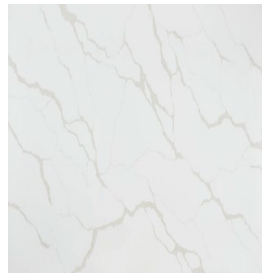

## 9 TUB SURROUND

Sterling Ensemble Tub  
Color | Size or Description

1

2

3

4

5

6