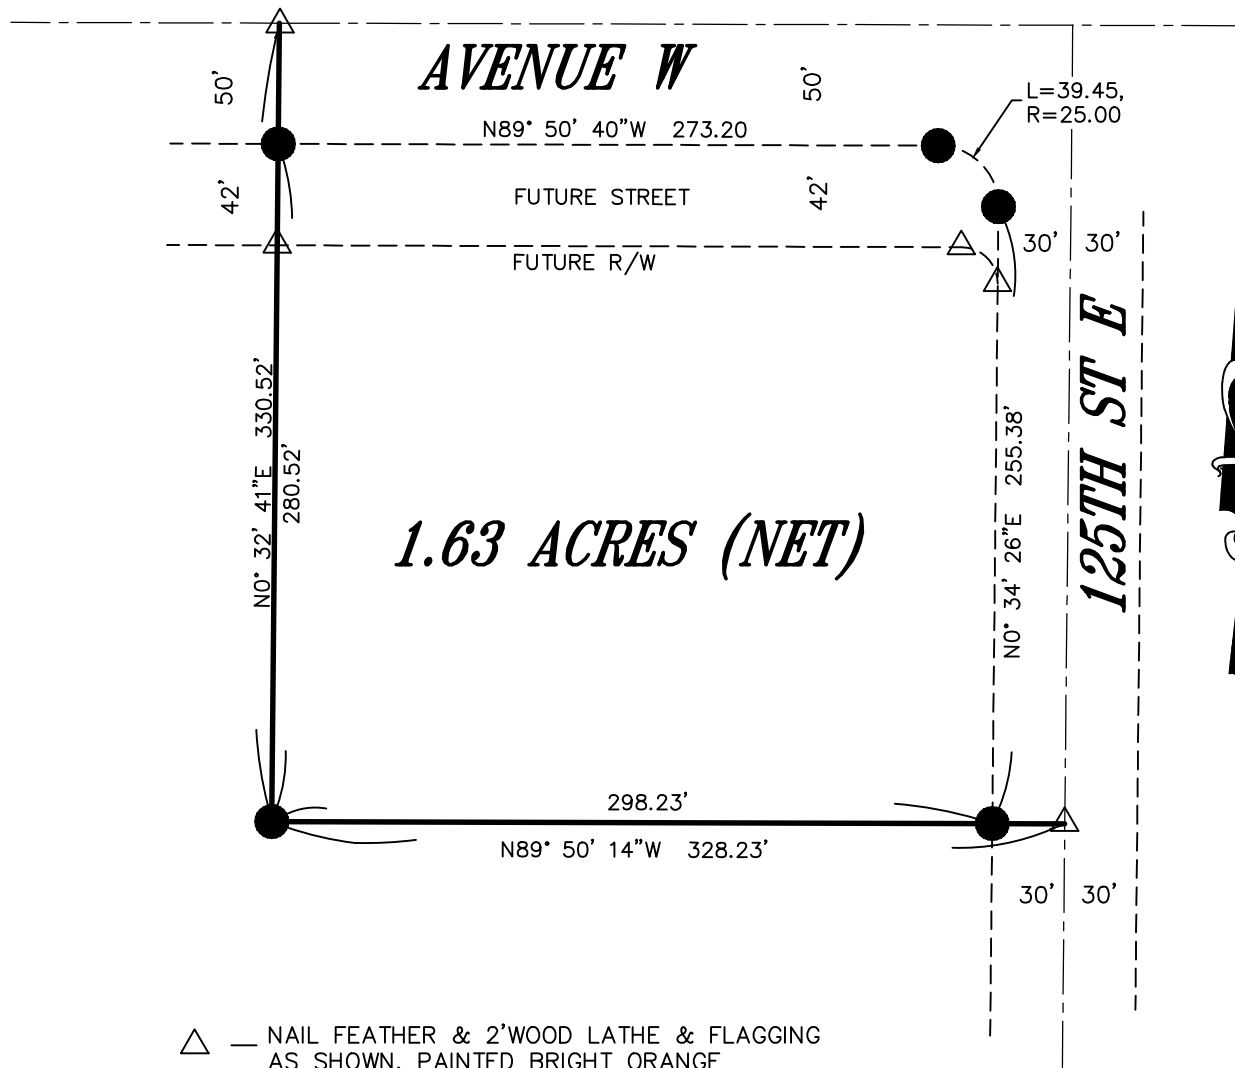

ART KEARIN SURVEYING
 44615 18TH STREET WEST
 LANCASTER, CA. 93534
 PH: 661-816-7988

SURVEY MAP

APN 3038-032-003

Art Kearin
 FEB 26, 2025

- △ — NAIL FEATHER & 2'WOOD LATHE & FLAGGING AS SHOWN, PAINTED BRIGHT ORANGE
- — REBAR AND 4'WOOD LATHE & FLAGGING AT PROP CORNER, PAINTED BRIGHT ORANGE