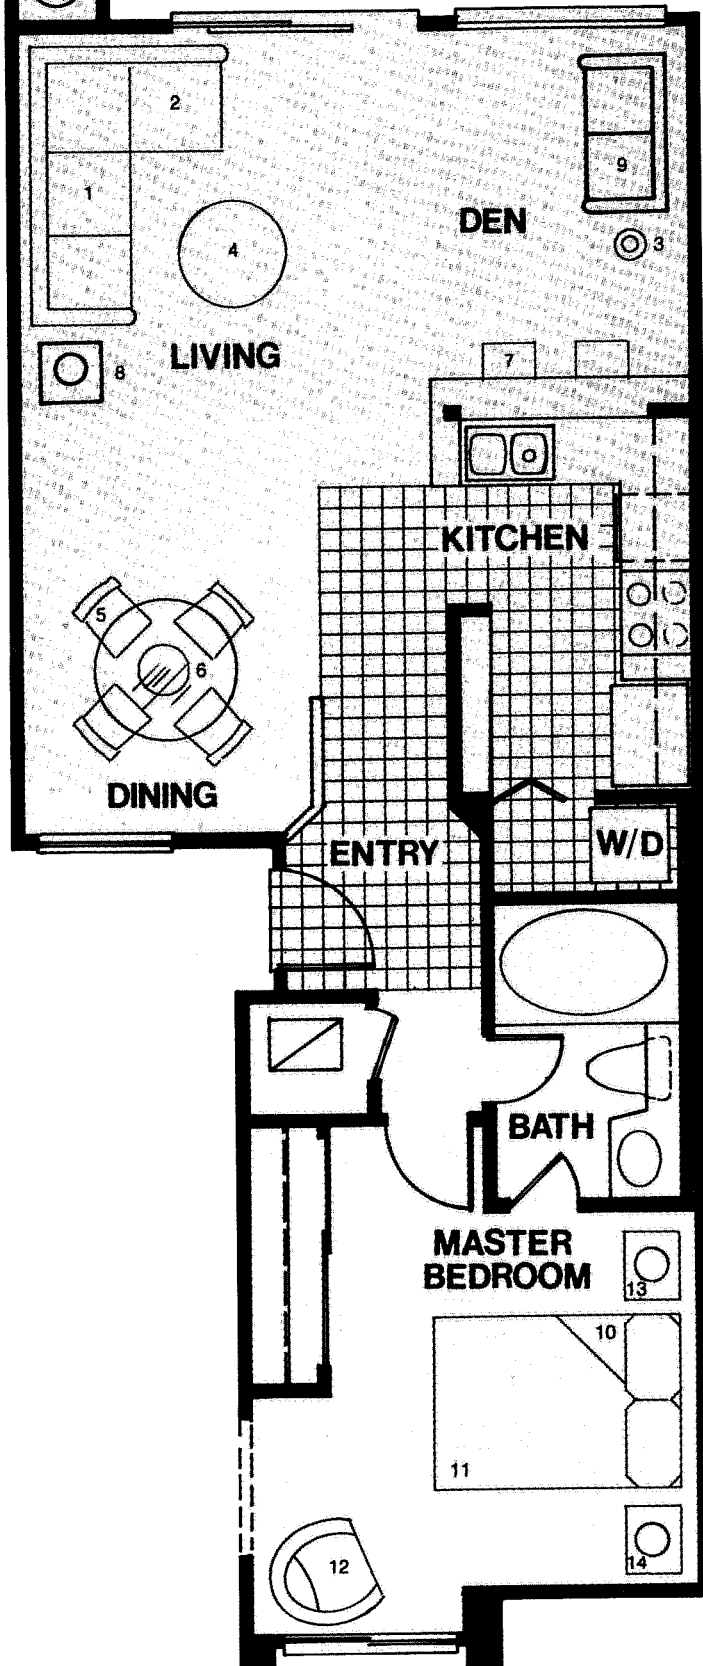

Offered by

Linda Langman

Direct 760-831-7180

linda.langman@yahoo.com

PATIO / DECK

(SIZE MAY VARY)

**Plan 3
The Brookhaven**

- 1 Bedroom and Den
- 1 Bath
- One-car Enclosed Garage

Optional Furniture Package:

- 1 • Sofa
- 2 • Armless chair
- 3 • Floor lamp
- 4 • Coffee table
- 5 • Dining chairs (4)
- 6 • Dining table
- 7 • Bar stools (2)
- 8 • Lamp table & lamp
- 9 • Sleeper sofa
- 10 • Queen mattress & frame
- 11 • Queen bedspread
- 12 • Occasional chair
- 13 • Lamps (2)
- 14 • Chest/night stand (2)