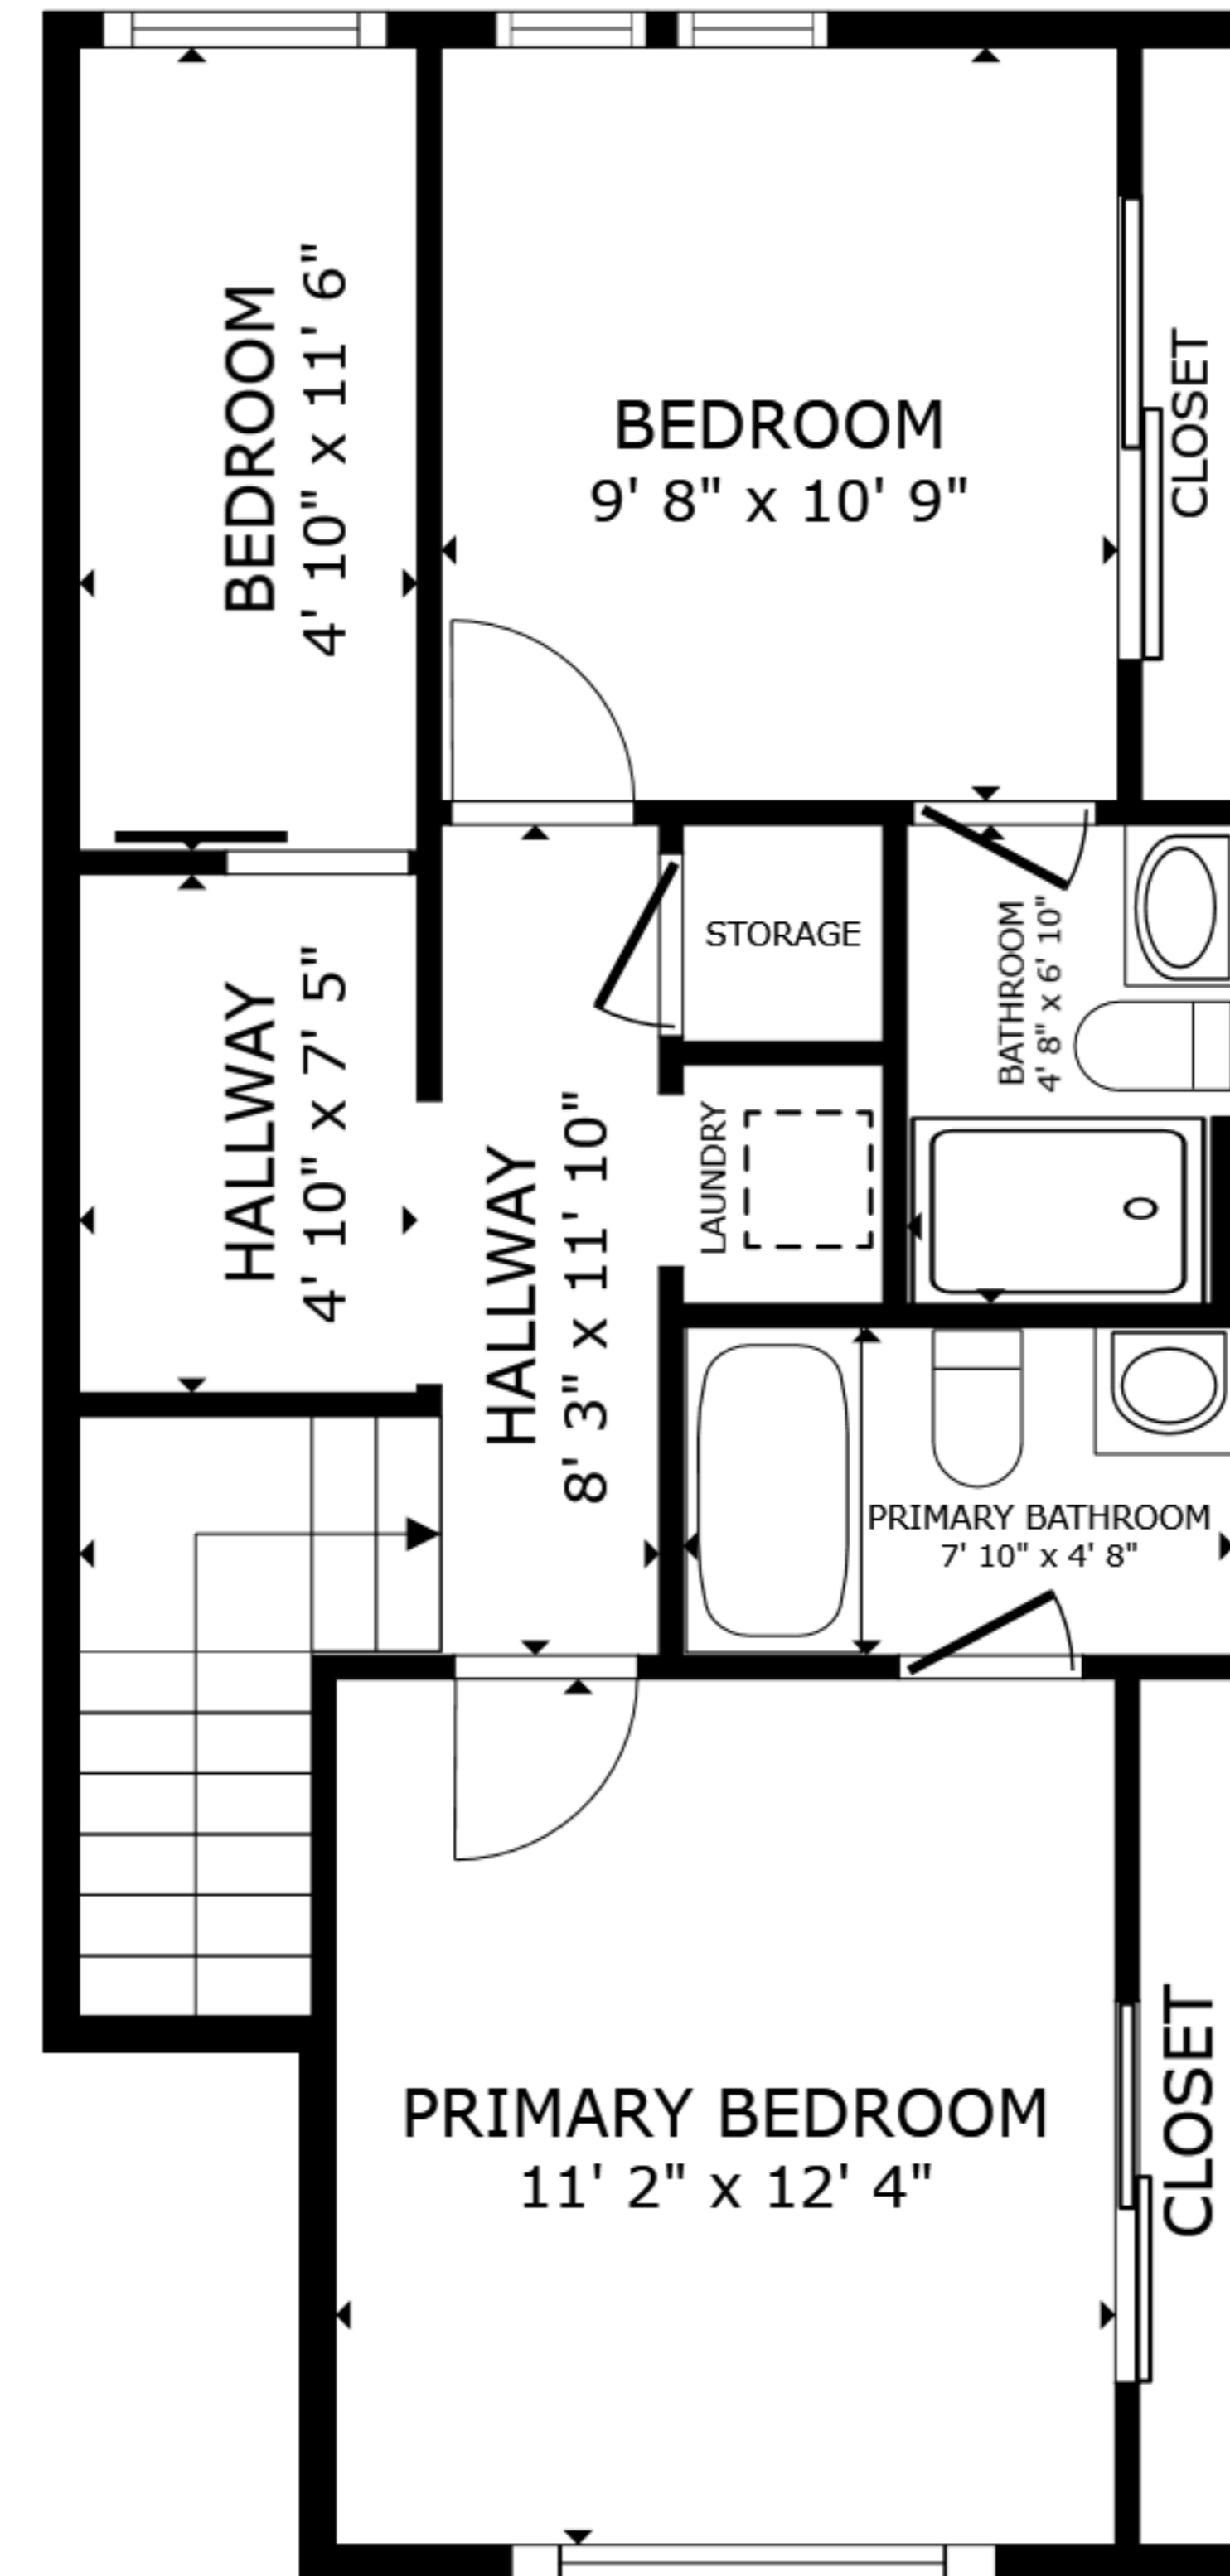

FLOOR 1

FLOOR 2

GROSS INTERNAL AREA  
 FLOOR 1 577 sq.ft. FLOOR 2 560 sq.ft.  
 EXCLUDED AREAS : VERANDA 31 sq.ft. PATIO 135 sq.ft.  
 TOTAL : 1,138 sq.ft.  
 SIZES AND DIMENSIONS ARE APPROXIMATE, ACTUAL MAY VARY.