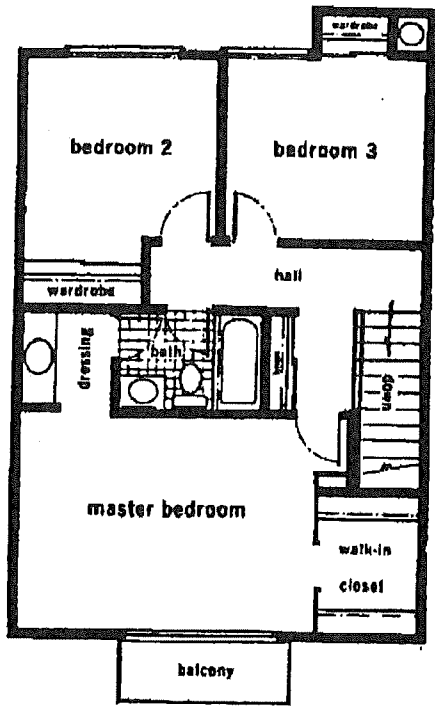

TRACT: (LKP) Lakeside Park MODEL: C Crystal Lake - 1383 Sq.Ft. (Approx)  
Copyright ©The Inside Tract™ - All rights reserved.

© The Inside Tract