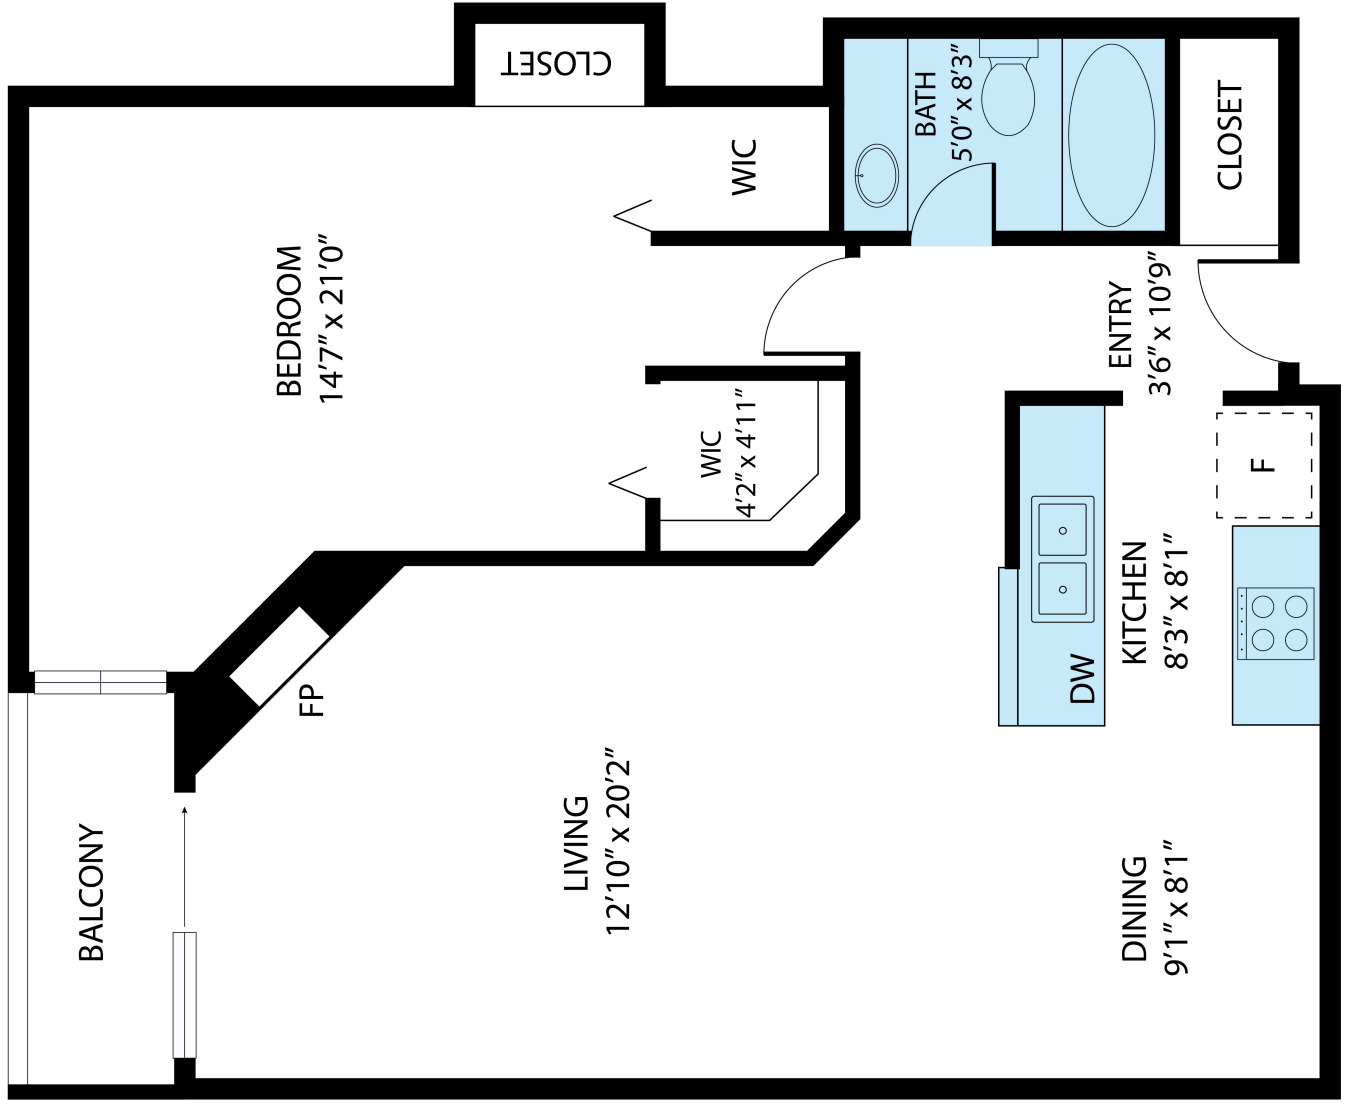

MEDIA 360VR

8530 Holloway Drive, West Hollywood, CA, 90069
TOTAL APPROX. FLOOR AREA 751 SQ.FT
Whilst every attempt has been made to ensure the accuracy of the floor plan contained here, measurements of doors, windows, rooms and any other items are approximate and no responsibility is taken for any error, omission, or misstatement.
This plan is for illustrative purposes only and should be used as such by any prospective purchaser.