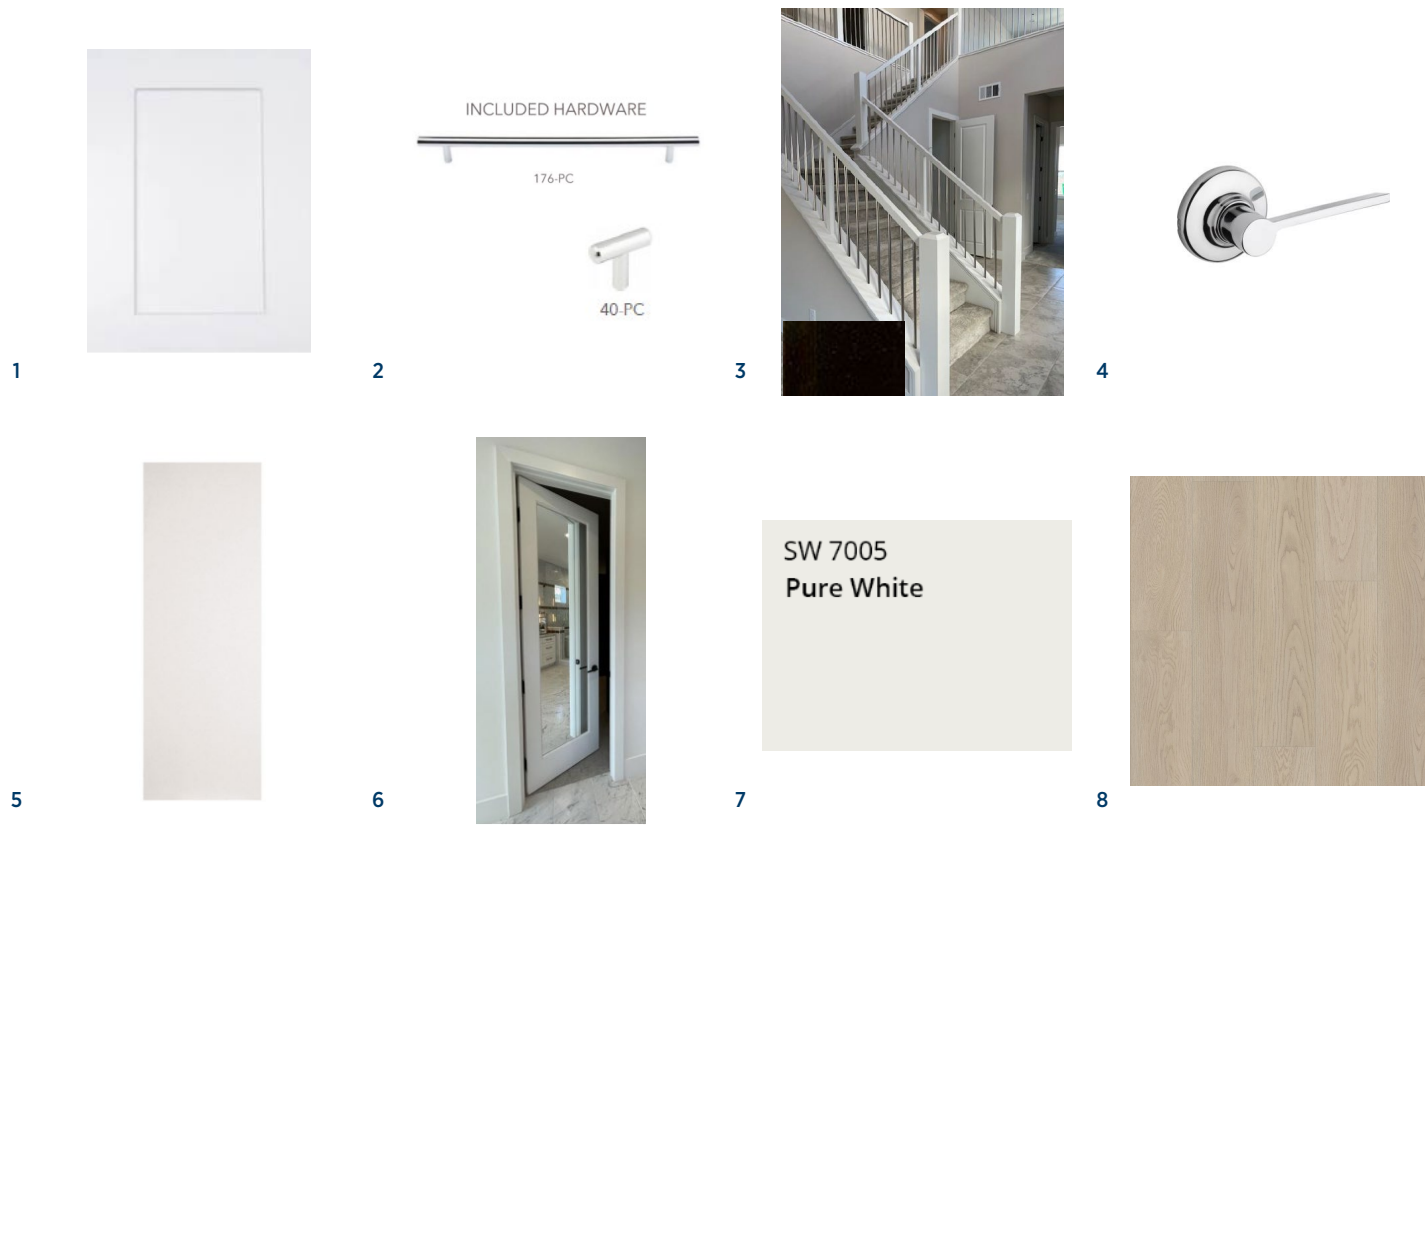

Designer Appointed Features | INTERIOR SELECTIONS

Designer Appointed Features are home details and finishes curated by the talented design professionals responsible for the distinctive looks found in our model homes.

1 CABINETS - PERIMETER & ISLAND

Craftsman
Snow White | Painted

2 CABINET HARDWARE

Pulls on Doors & Drawers
Polished Chrome | 176-PC & 40-PC on 12" or less

3 STAIR SYSTEM

Included Stair Rail
White | Black Balusters

4 INTERIOR DOOR HANDLES

Kwikset Ladera Lever
Polished Chrome

5 INTERIOR DOORS

Included Door
White | Solid Core

6 PRIMARY CLOSET DOOR

Dual Sided Mirror Door
White | Primary Walk-in

7 INTERIOR PAINT

Sherwin Williams
Pure White SW7005

8 FLOORING - LVP

Shaw TB Homestead
Shell Taupe