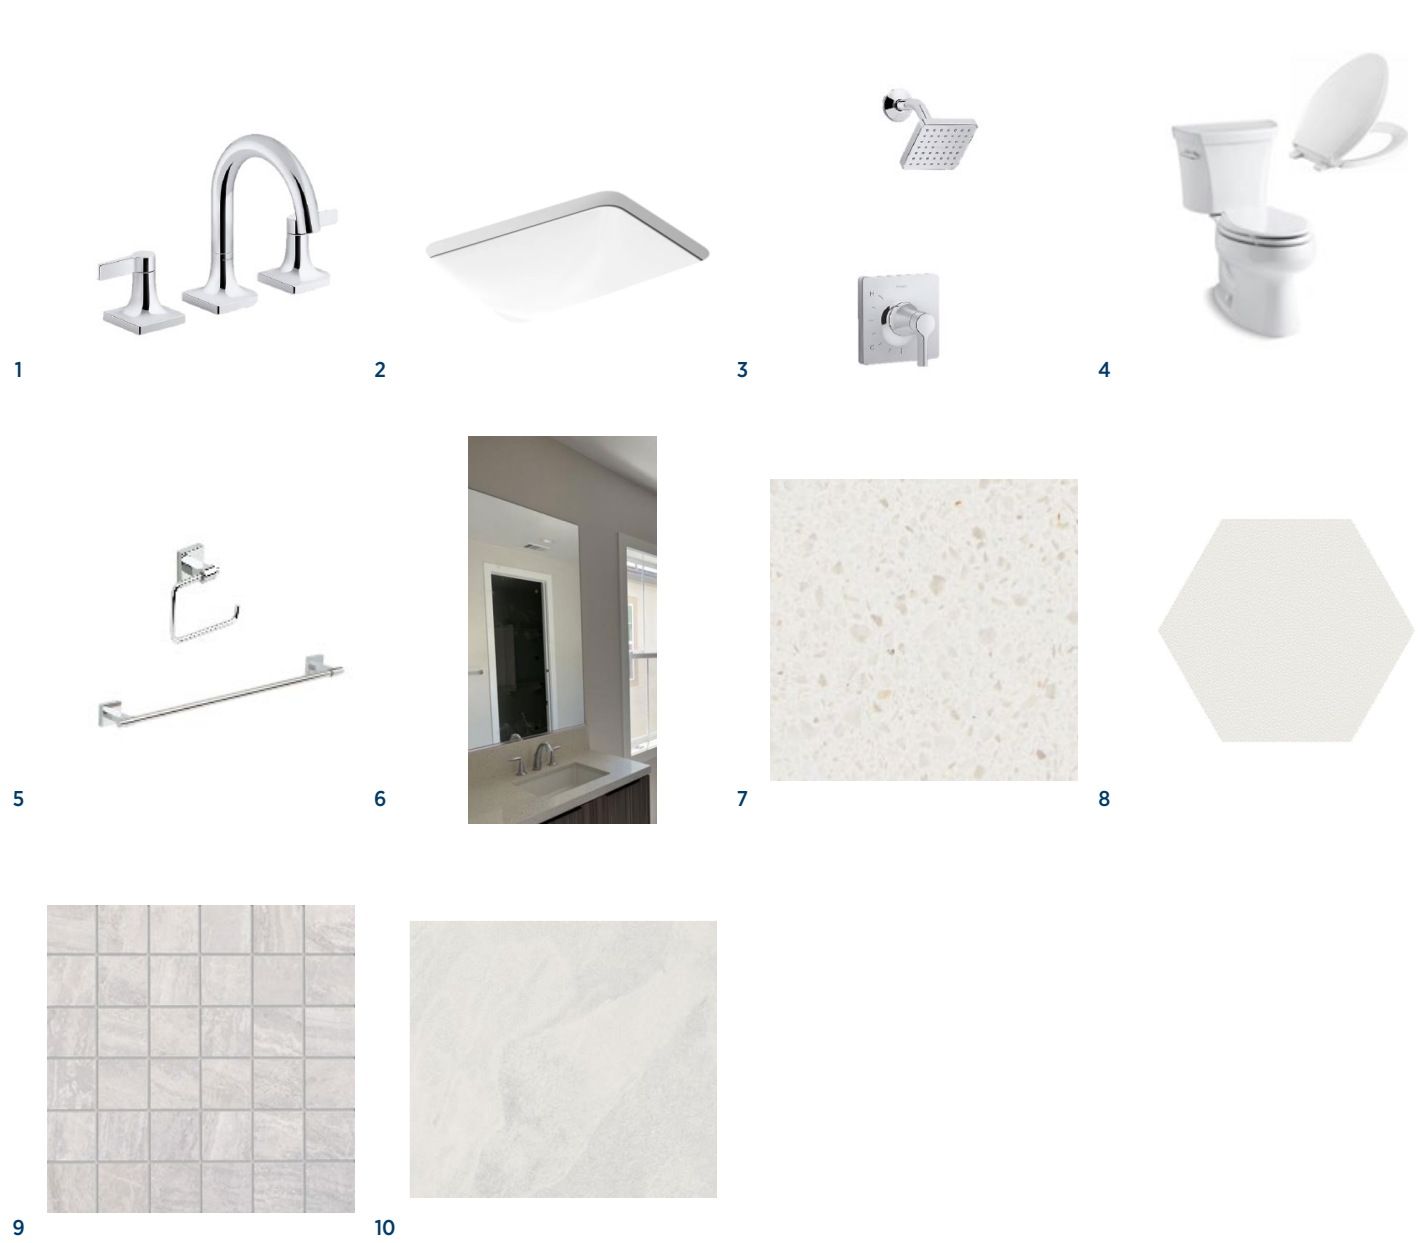

Designer Appointed Features | BED 2 BATH

Designer Appointed Features are home details and finishes curated by the talented design professionals responsible for the distinctive looks found in our model homes.

1 FAUCET

Kohler VENZA
Polished Chrome | Widespread

2 SINK

Kohler Caxton
Rectangular | Undermount

3 SHOWER FIXTURES

Kohler VENZA
Polished Chrome

4 TOILET

Kohler Wellworth
Standard Height | Cachet Quiet-Close

5 BATH HARDWARE

Franklin Brass Maxted
Polished Chrome | Towel Bar & TP Holder

6 MIRROR

Included

7 COUNTERTOP

AZT Della Terra Quartz
White Sand | 1 1/2" Miter

8 SHOWER WALLS - TILE

AZT Paros - Small Hex
White | 8 1/2 x 10 Matte

9 SHOWER FLOOR - TILE

AZT Cosmic Square
Grey | 2x2 Matte

10 FLOORING

Emser Brook II
White | 13x13 Matte