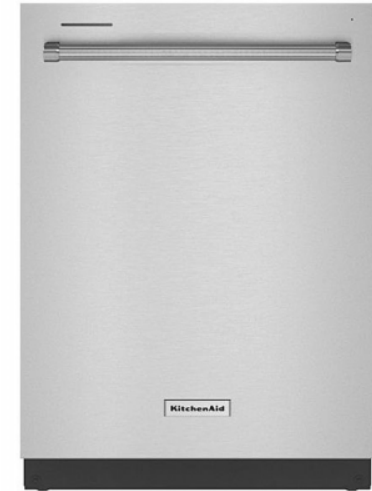

## 3 RANGE

KitchenAid  
Stainless Steel | 30" Gas Range

## 4 REFRIGERATION

KitchenAid  
Stainless Steel | 36" French Door Counter-Depth  
with Interior Water Dispenser

1

3

2

4