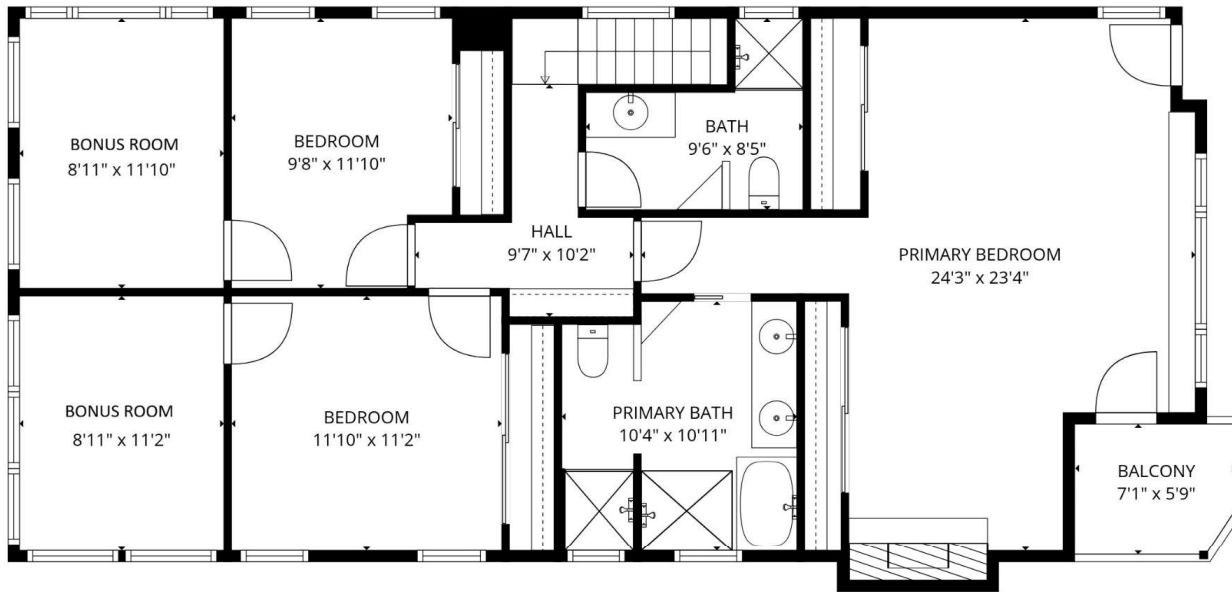

**920 E Oceanfront &
923 E Balboa Blvd
Newport Beach, CA
92661**

- **3 Bedrooms**
- **3 Bathrooms**
- **2,640 SF**
- **2,178 SF Lot (920 E Oceanfront)**
- **2,614 SF Lot (923 E Balboa)**

2nd floor

1st floor