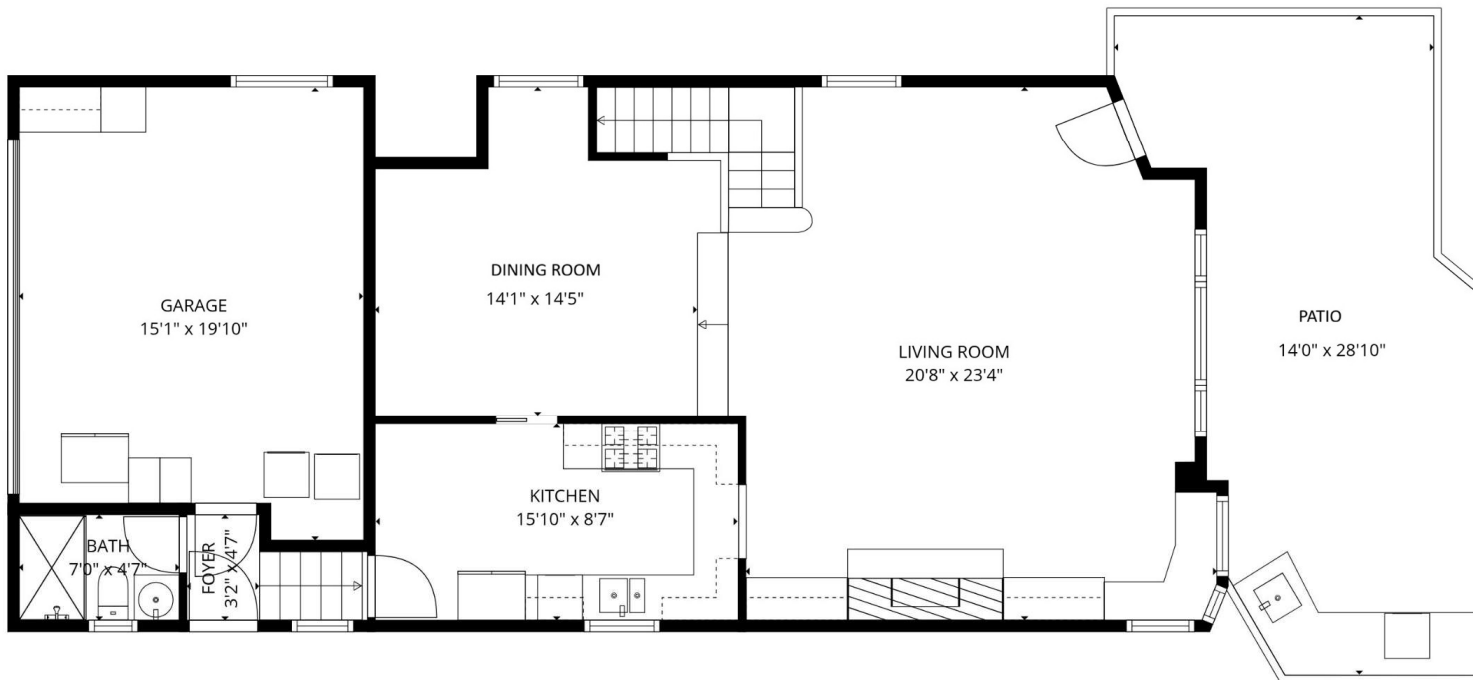

**920 E Oceanfront &
923 E Balboa Blvd
Newport Beach, CA
92661**

- **3 Bedrooms**
- **3 Bathrooms**
- **2,640 SF**
- **2,178 SF Lot (920 E Oceanfront)**
- **2,614 SF Lot (923 E Balboa)**

2nd floor

1st floor