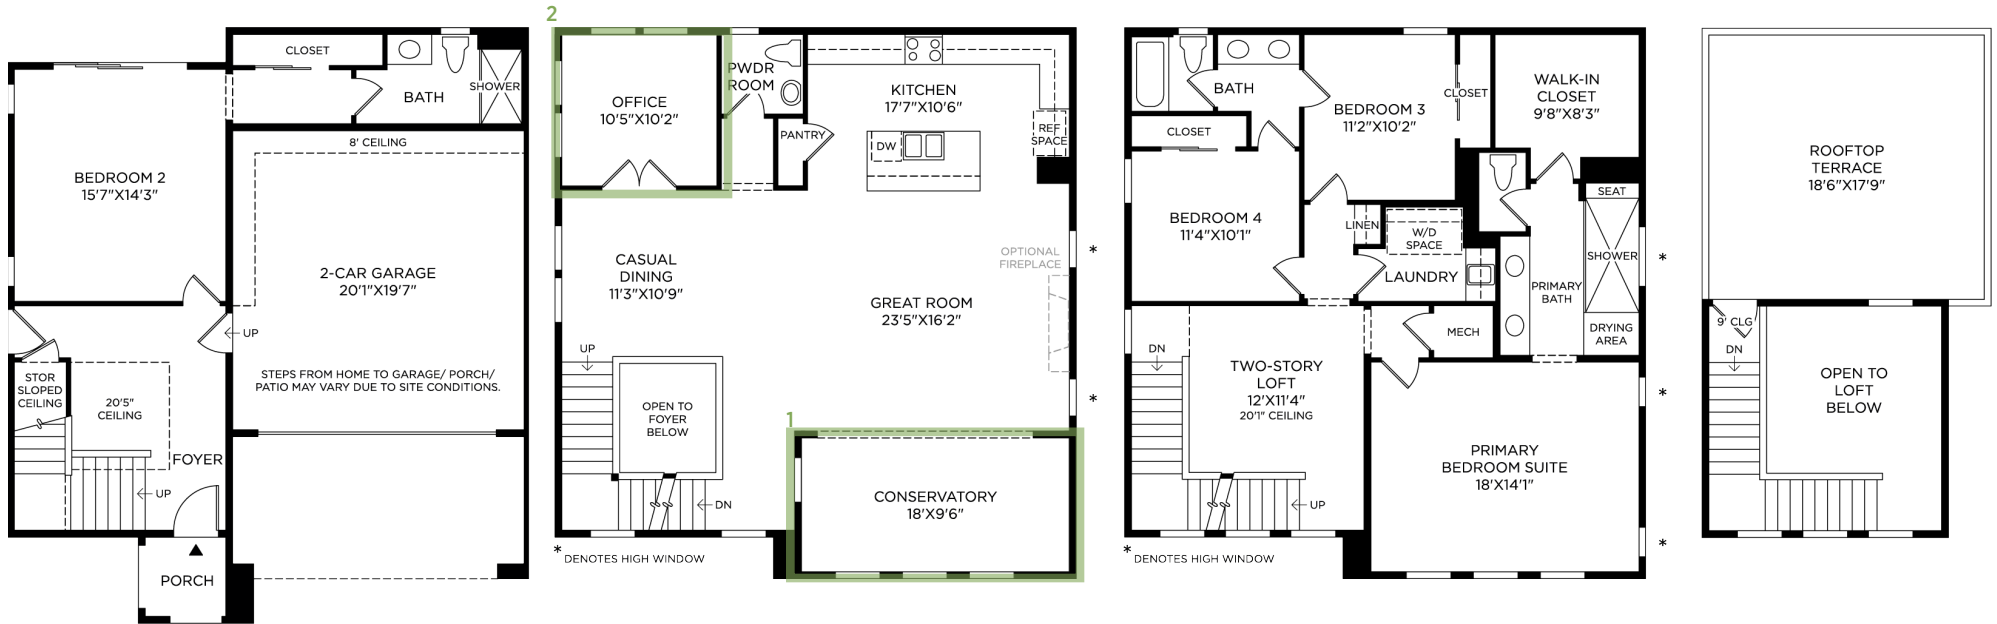

1 CONSERVATORY

FLPF0003

3 HYDRORAIL SHOWER COLUMN

PLMX0031 (not shown)

2 OFFICE REPLACES FLEX ROOM

FLPE0009

Designer Appointed Features | INTERIOR SELECTIONS

Designer Appointed Features are home details and finishes curated by the talented design professionals responsible for the distinctive looks found in our model homes.