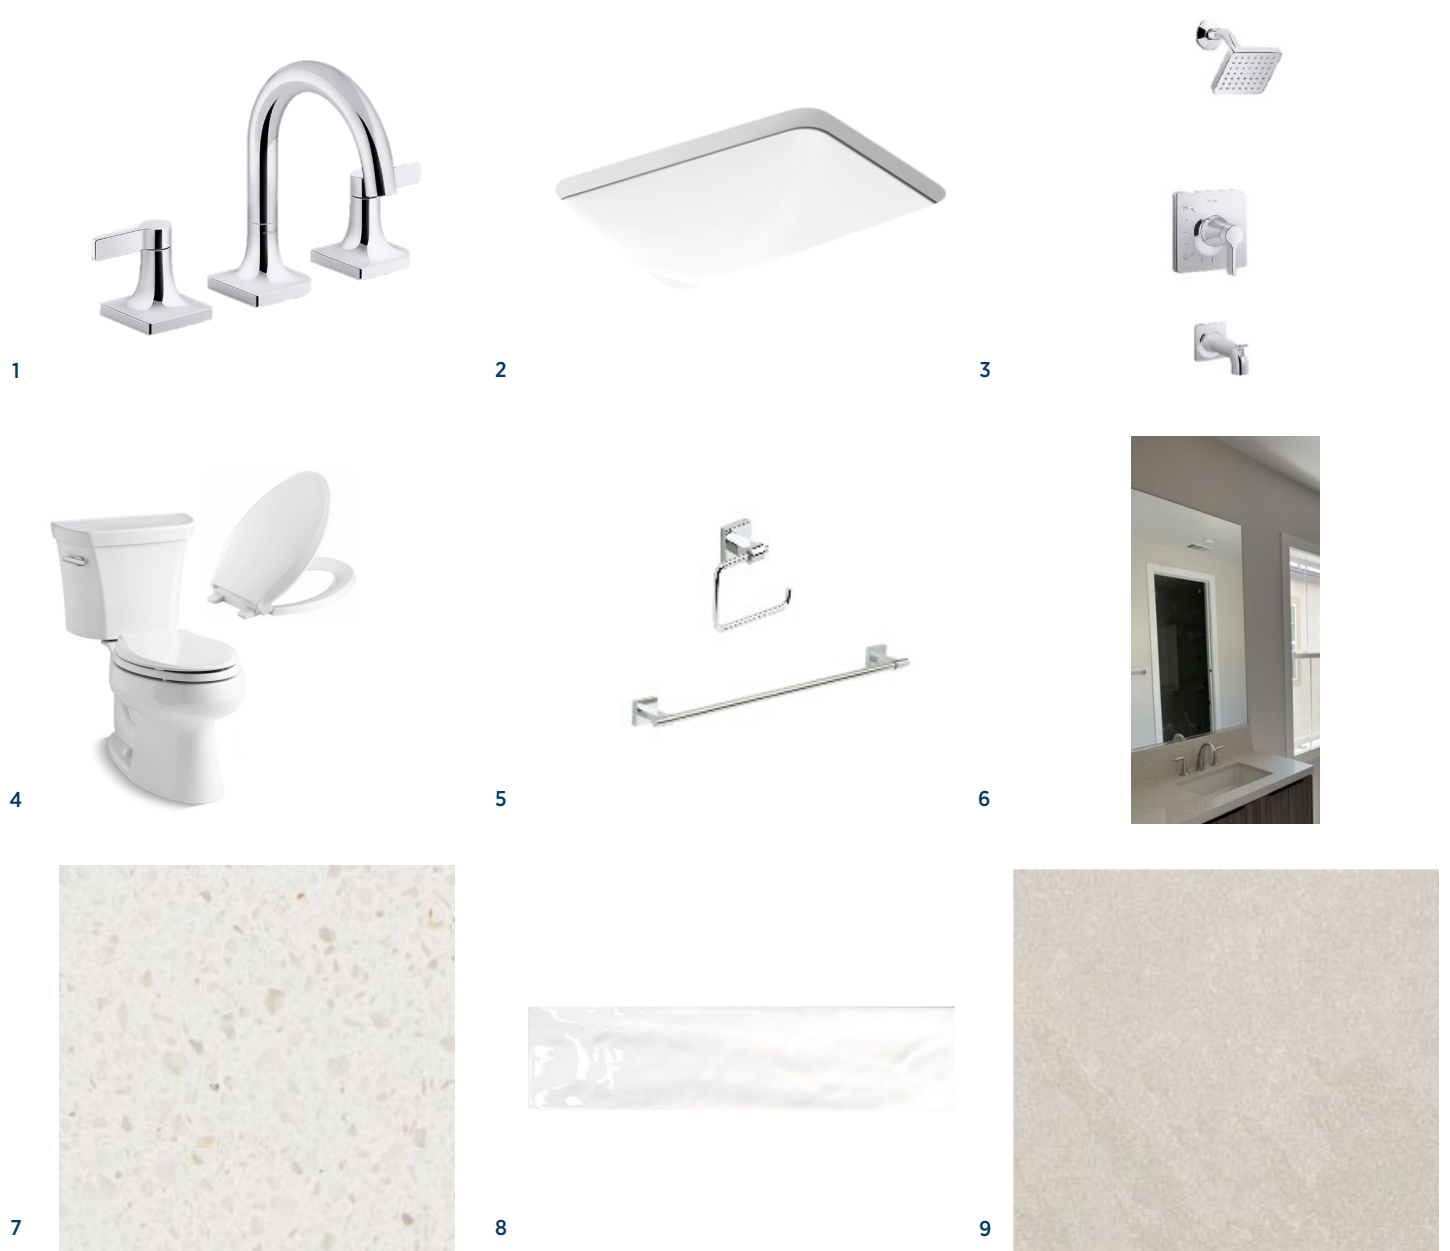

Designer Appointed Features | SHARED BATH

Designer Appointed Features are home details and finishes curated by the talented design professionals responsible for the distinctive looks found in our model homes.

1 FAUCET

Kohler Venza
Polished Chrome | Widespread

2 SINK

Kohler Wellworth
White | Standard Height | Cachet Quiet Close

3 TUB SHOWER FIXTURES

Manufacturer Product
Color | Size or Description

4 TOILET

Manufacturer Product
Color | Size or Description

5 BATH ACCESSORIES

Franklin Brass Maxted
Polished Chrome | Towel Bar & TP Holder

6 MIRROR

Included

7 COUNTERTOP

AZT Della Terra Quartz
White Sand | 1 1/2" Miter

8 TUB SHOWER WALLS - TILE

AZT Gioia
Milk | 4x16 Gloss

9 FLOORING

Emser Brook II
Cream | 13x13 Matte