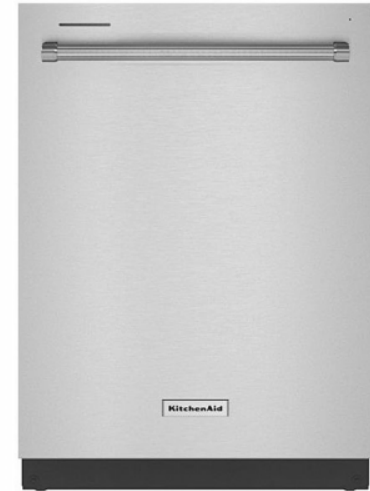

2 DISHWASHER

KitchenAid
Stainless Steel | 24"

3 RANGE

KitchenAid
Stainless Steel | 30" Gas Range

4 REFRIGERATION

KitchenAid
Stainless Steel | 36" French Door Counter-Depth
with Interior Water Dispenser

1

3