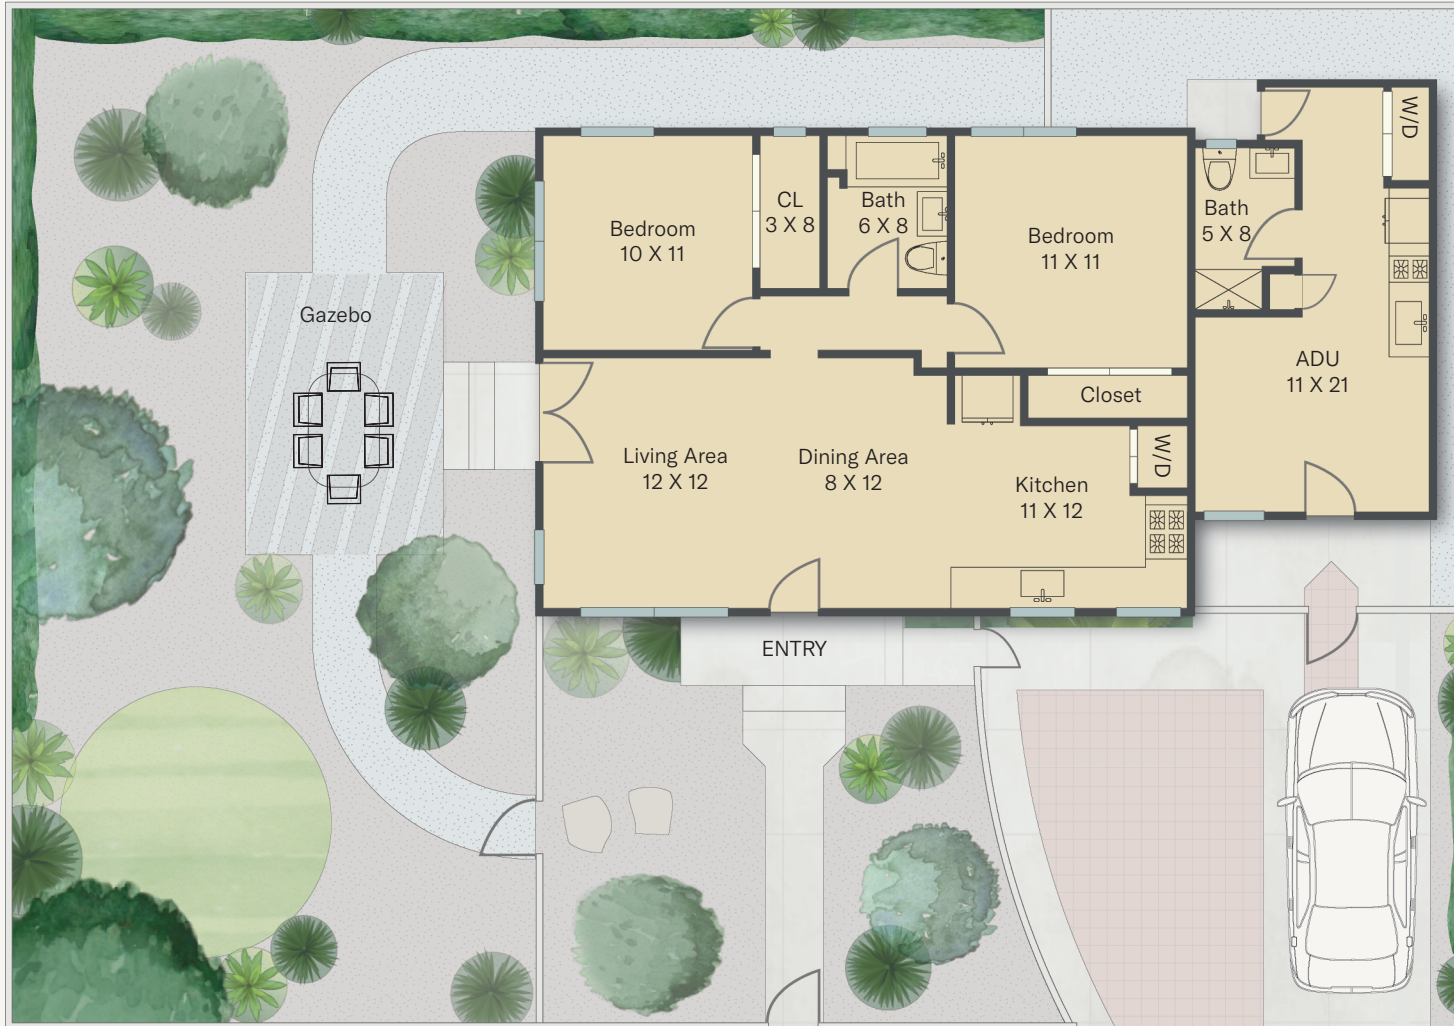

1677 N. SIERRA BONITA AVE.

PASADENA, CALIFORNIA 91104

*All sizes are estimates . While deemed reliable, all buyers should verify square footage. www.floorplandrawings.com

PRESENTED BY
Lucy Mao
PH (626) 831-2201
E Lucy.Mao@compass.com