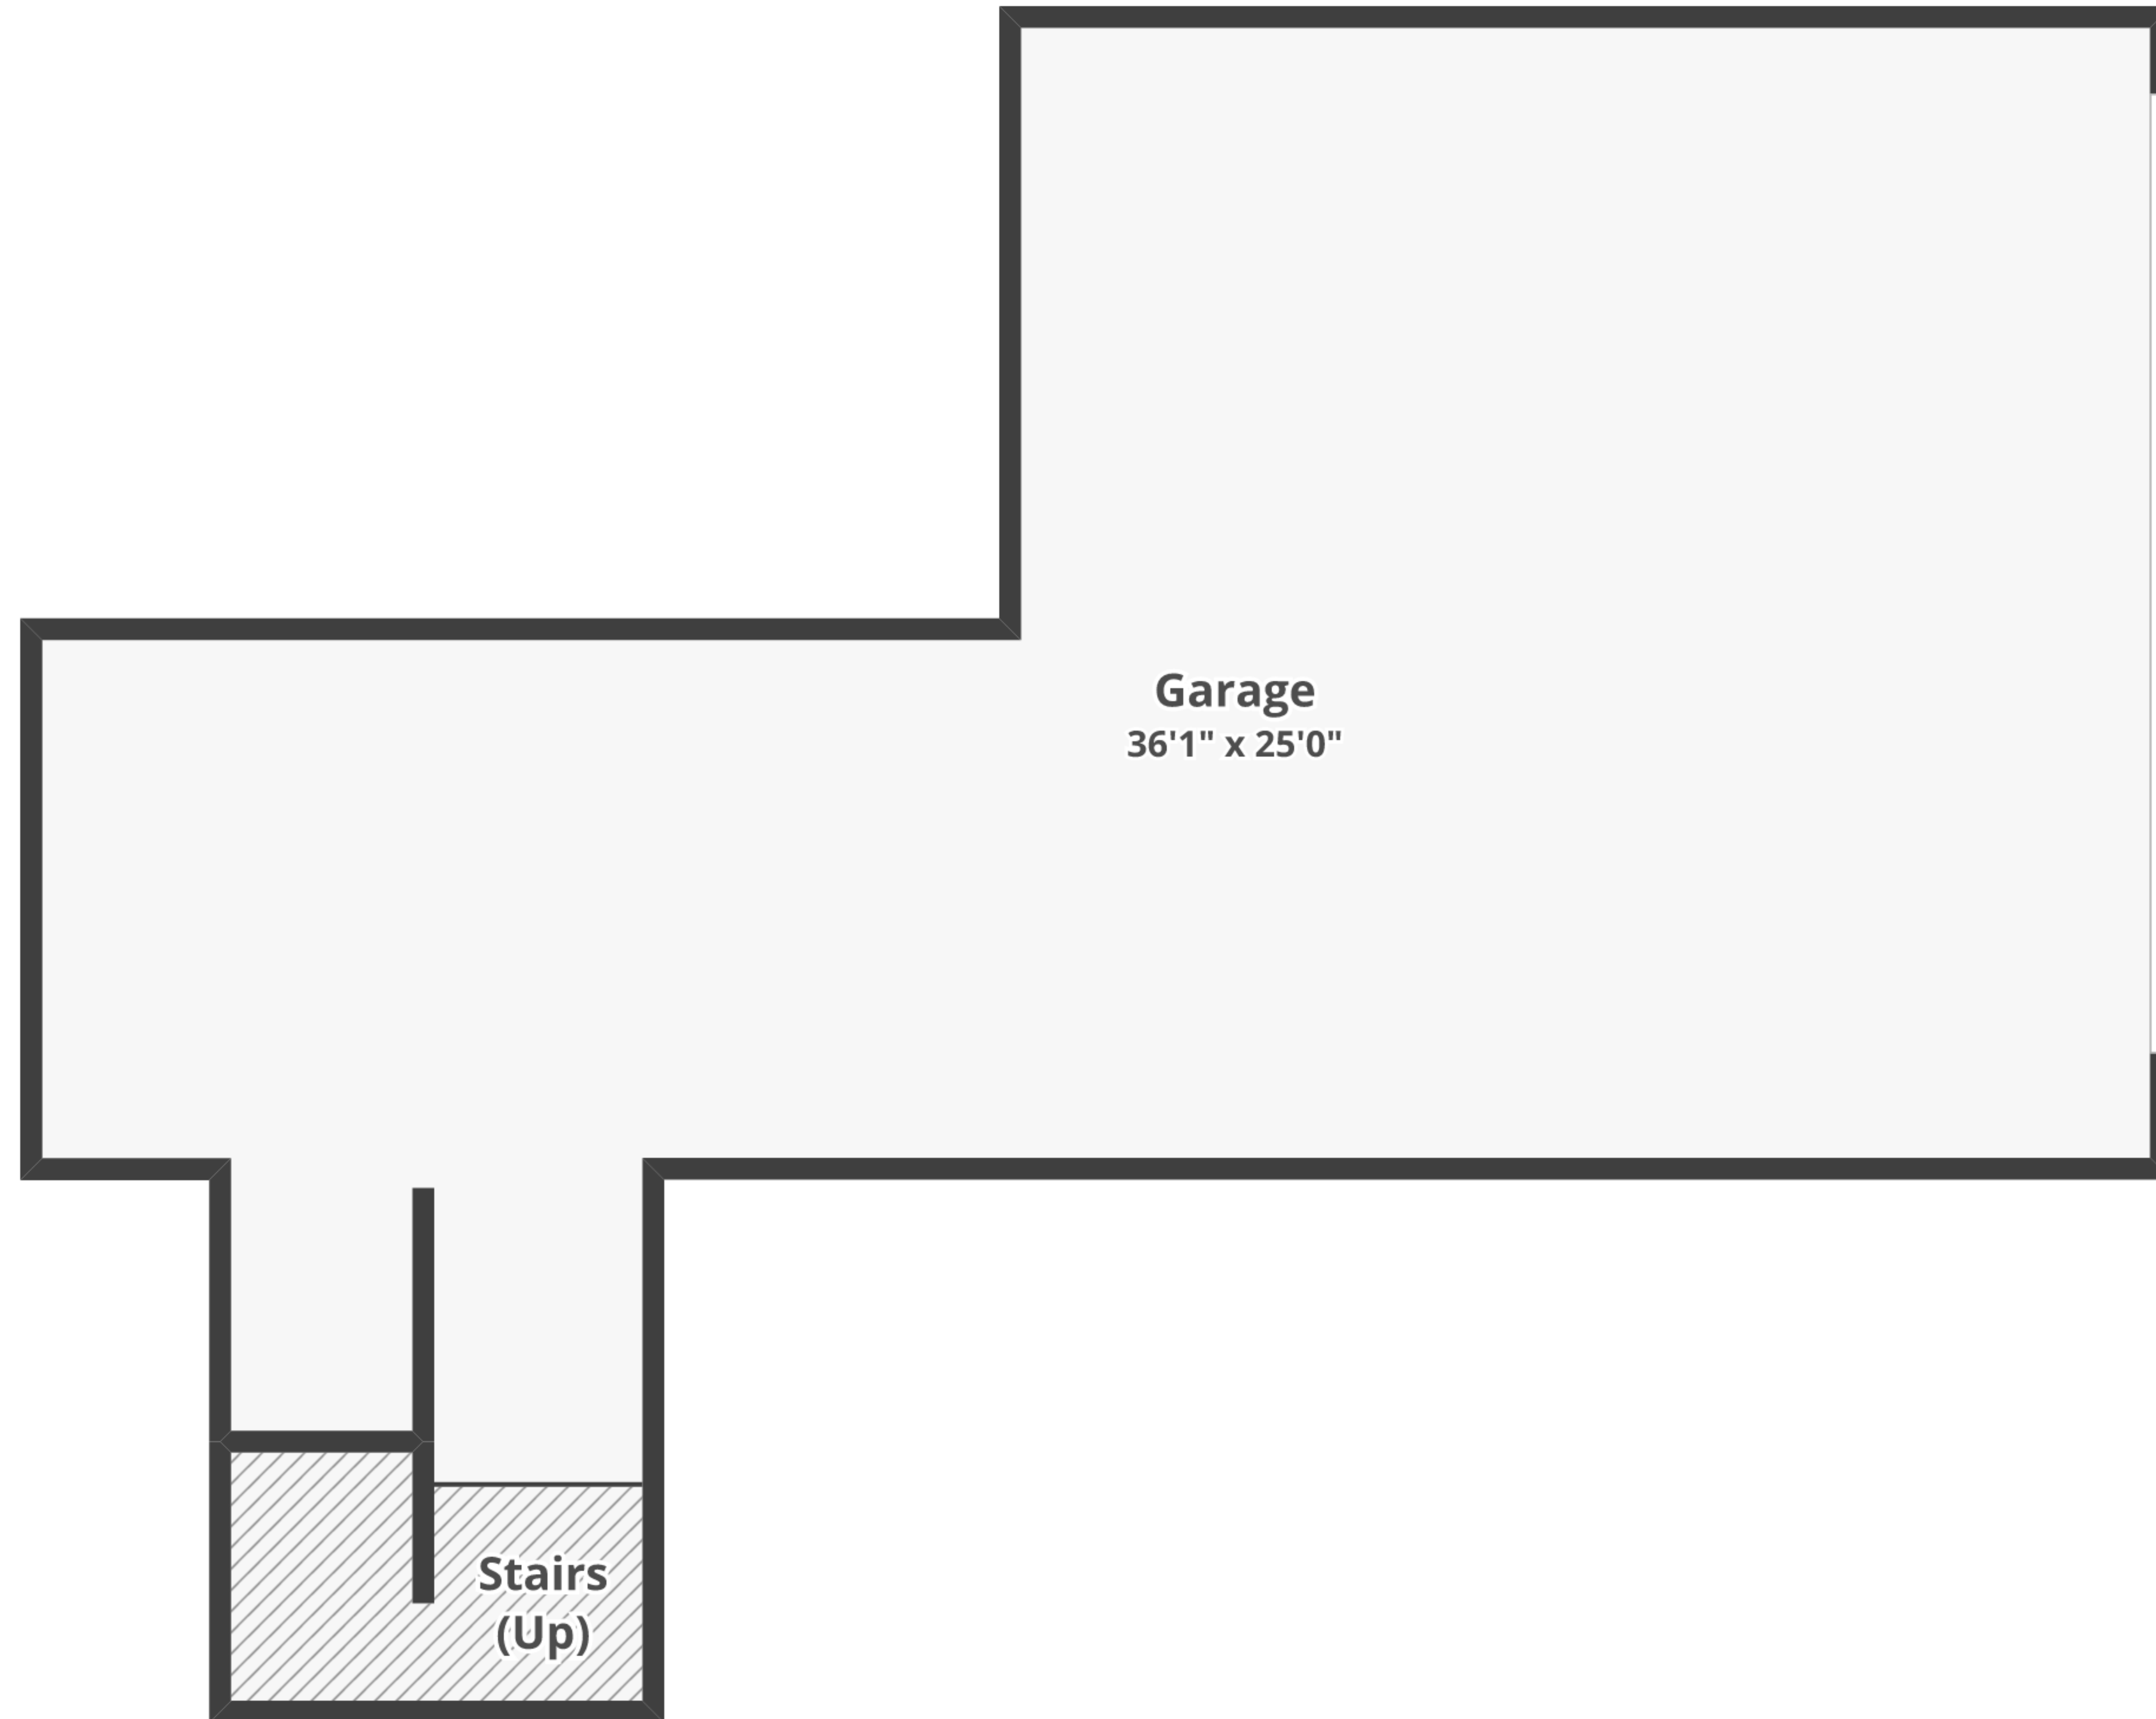

3210 N Ardmore Ave, Manhattan Beach, CA 90266

Total finished area: ~3,159.47 sq. ft.

Garage