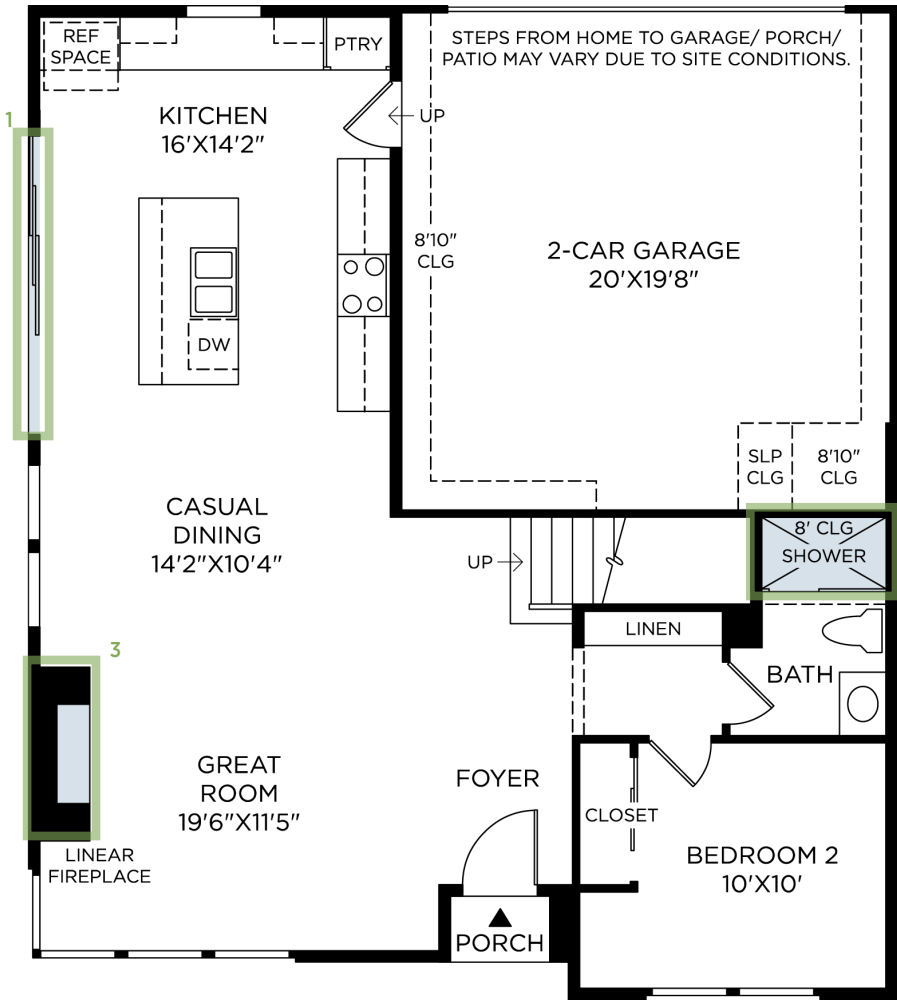

Designer Appointed Features | STRUCTURAL OPTIONS

Designer Appointed Features are home details and finishes curated by the talented design professionals responsible for the distinctive looks found in our model homes.

1 MULTI-SLIDE STACKED DOOR

3 LINEAR FIREPLACE 48" PRIMO II

2 INTERIOR INSULATION PACKAGE

(not shown)

4 TILE SHOWER REPLACES TUB