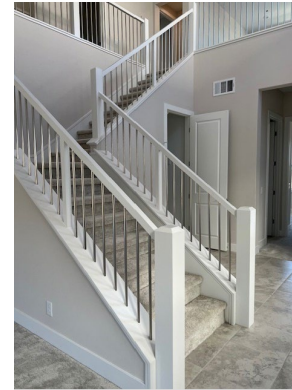

Designer Appointed Features | INTERIOR SELECTIONS

Designer Appointed Features are home details and finishes curated by the talented design professionals responsible for the distinctive looks found in our model homes.

1 CABINETS - PERIMETER & ISLAND

Craftsman

Snow White | Painted

2 CABINET HARDWARE

Pulls on Doors & Drawers

Satin Nickel | 171-128SN & 171SN

3 STAIR SYSTEM

Included Stair

White Painted Handrail | Chrome Balusters

4 INTERIOR DOOR HANDLES

Kwikset Halifax Lever

Satin Nickel | Square Rosette

5 INTERIOR DOORS

Flat Slab

White | Solid Core

6 PRIMARY CLOSET DOOR

Dual Sided Mirrored Door

7 INTERIOR PAINT

Included

Pure White | SW7005

1

2

3

4

5

6

7