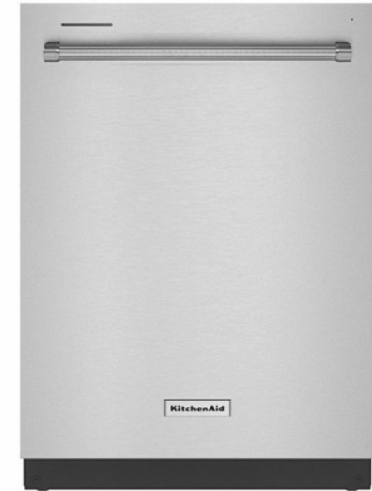

## 2 DISHWASHER

KitchenAid  
Stainless Steel | 24"

## 3 RANGE

KitchenAid  
Stainless Steel | 30" Gas Range

## 4 REFRIGERATION

KitchenAid  
Stainless Steel | 36" French Door Counter-Depth  
with Interior Water Dispenser

1

2

3

4