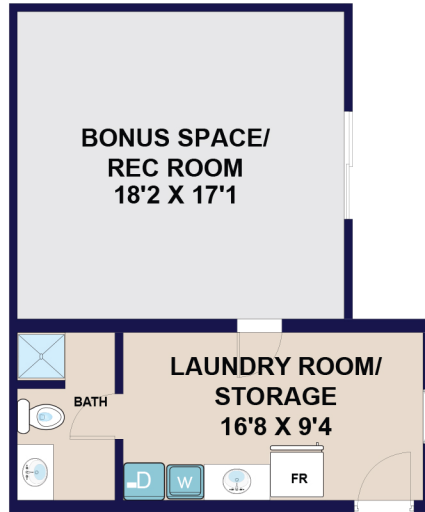

# 200 SOUTH LINDEN DRIVE • BEVERLY HILLS

HOUSE : 3,075 SQ/FT