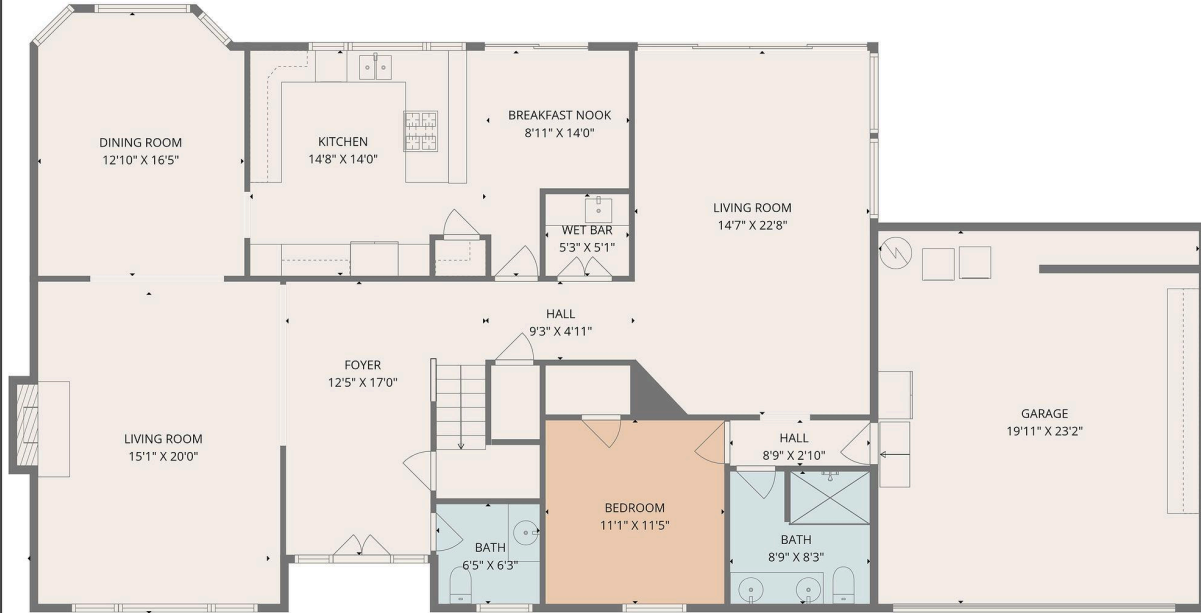

2204 San Ysidro Drive

Beverly Hills, CA 90210

Main Floorplan

barrentine**group.**