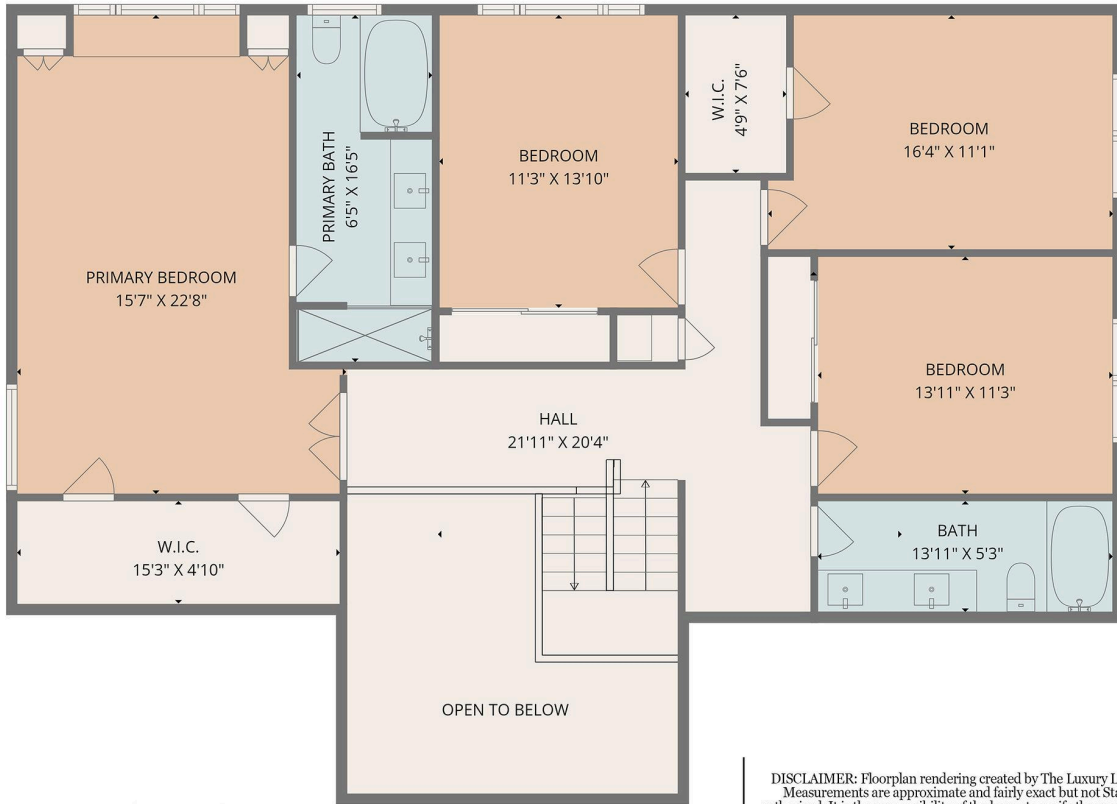

2204 San Ysidro Drive

Beverly Hills, CA 90210

Upper Floorplan

barrentine**group.**