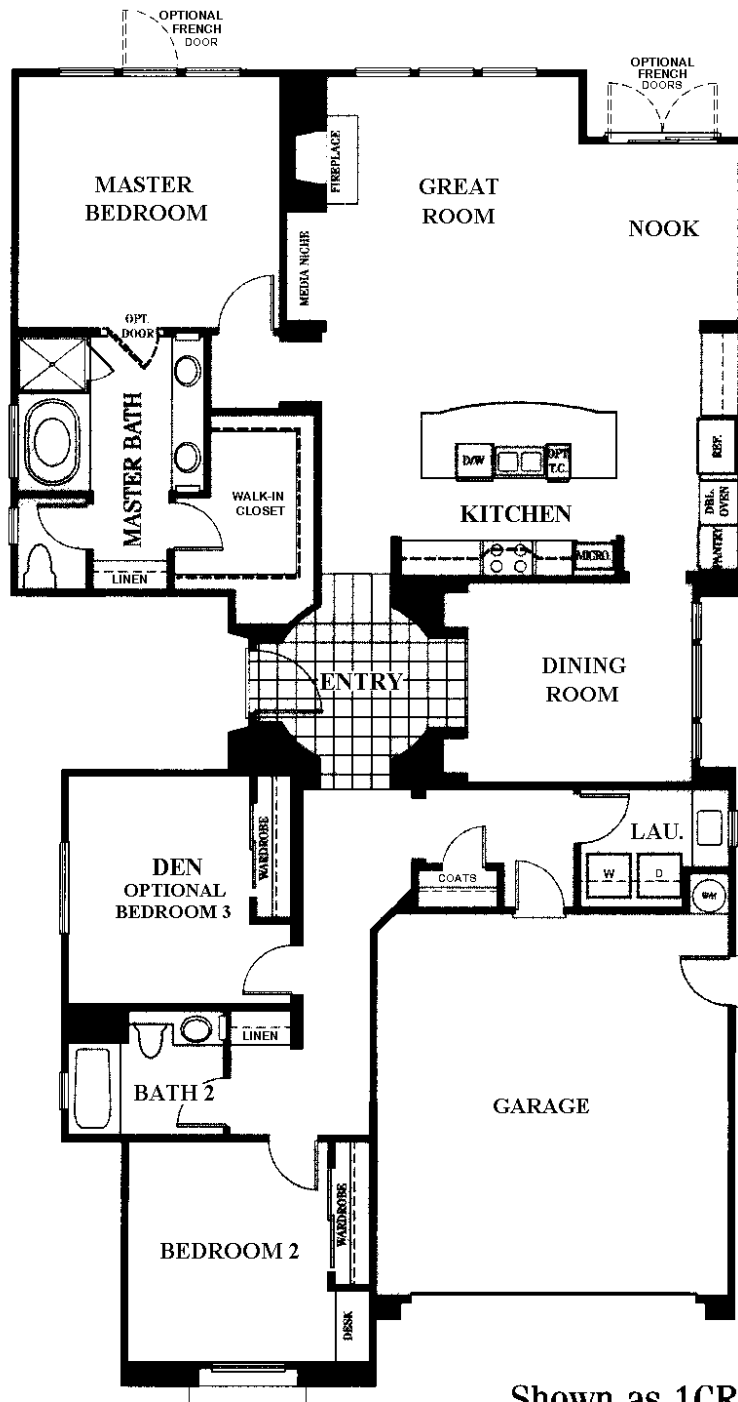

TRACT: (WATR) Waterleaf MODEL: A Plan One - 2032 Sq.Ft. (Approx)
Copyright ©The Inside Tract™ - All rights reserved.

Shown as 1CR