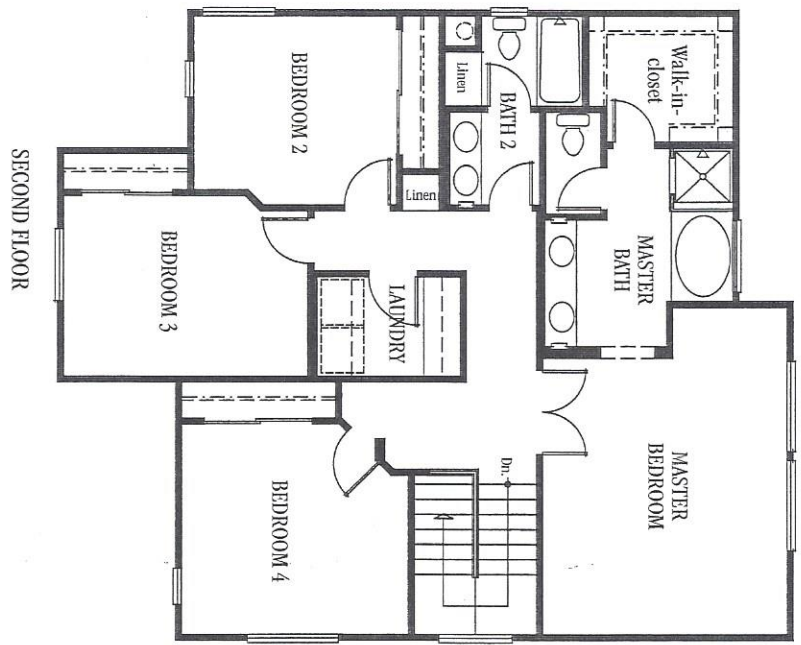

CASTILLO SERIES - RESIDENCE THREE

- Approx. 2,067 Square Feet • Two Stories • 4 Bedrooms • 2½ Baths
- Family Room with Fireplace and Media Niche • Dining Room • Living Room • Nook • Kitchen with Island
- Interior Laundry Room • Patio • 2-Bay Attached Garage

Floorplans and elevations are artist's renderings and may contain options which are not standard on all models. Lennar reserves the right to make changes to these floorplans, specifications, dimensions, elevations and/or price without prior notice. Stated dimensions and square footage are approximate and should not be used as representation of the home's precise or actual size. Any statement, verbal or written, regarding "under air" or "finished area" or any other description or modifier of the square footage size of any home is a shorthand description of the manner in which the square footage was estimated and should not be construed to indicate certainty. Please see Sales Associate for details prior to purchase.