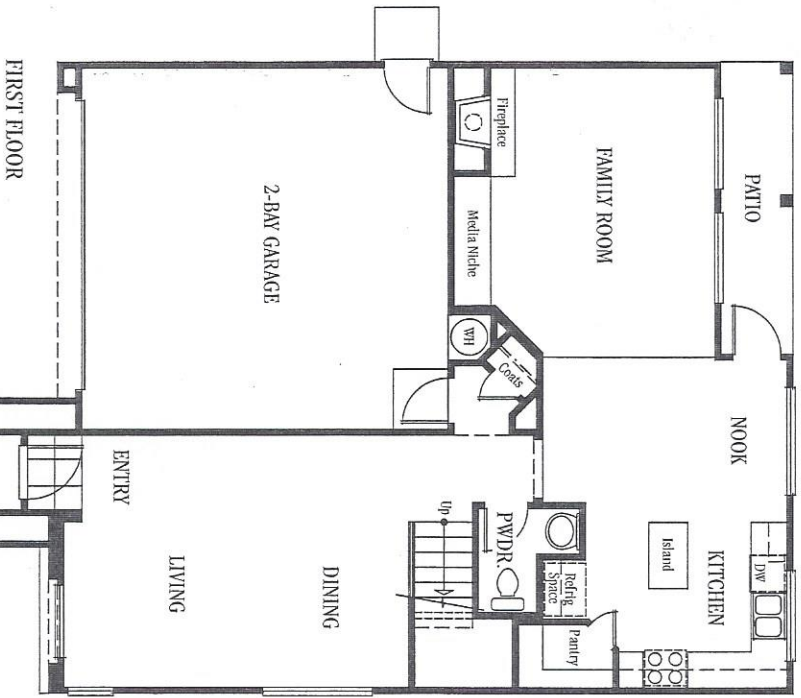

CASTILLO SERIES - RESIDENCE THREE

- Approx. 2,067 Square Feet • Two Stories • 4 Bedrooms • 2½ Baths
- Family Room with Fireplace and Media Niche • Dining Room • Living Room • Nook • Kitchen with Island
- Interior Laundry Room • Patio • 2-Bay Attached Garage

Floorplans and elevations are artist's renderings and may contain options which are not standard on all models. Lennar reserves the right to make changes to these floorplans, specifications, dimensions, elevations and/or price without prior notice. Stated dimensions and square footage are approximate and should not be used as representation of the home's precise or actual size. Any statement, verbal or written, regarding "under air" or "finished area" or any other description or modifier of the square footage size of any home is a shorthand description of the manner in which the square footage was estimated and should not be construed to indicate certainty. Please see Sales Associate for details prior to purchase.