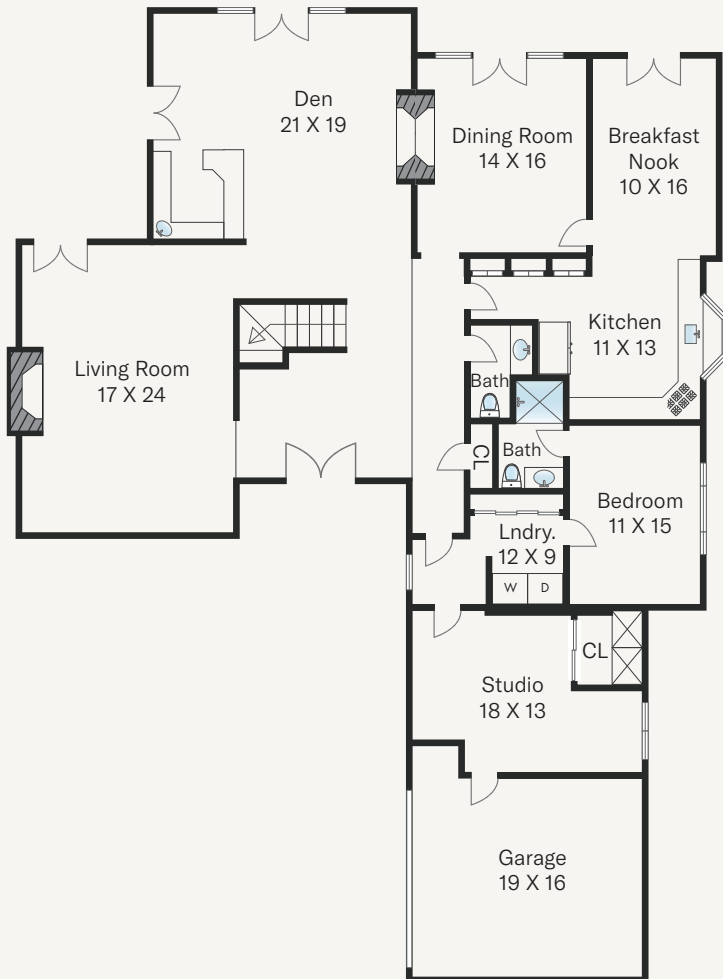

# 10190 BAYWOOD CT.

LOS ANGELES, CALIFORNIA 90077

## Upper Level

## Main Level

Square Footage Calculations
Main Level - 2340 SQ FT
Upper Level - 1980 SQ FT
Total Finished Area - 4320 SQ FT
Studio - 250 SQ FT

\*All sizes are estimates . While deemed reliable, all buyers should verify square footage. [www.floorplandrawings.com](http://www.floorplandrawings.com)