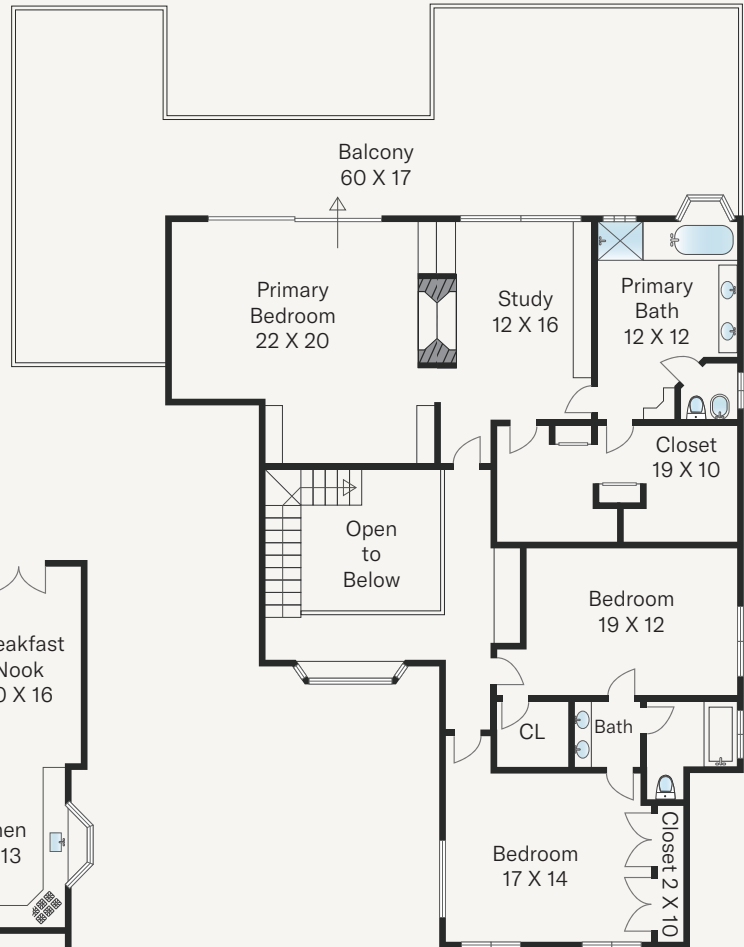

## Upper Level

## Main Level

Square Footage Calculations
Main Level - 2340 SQ FT
Upper Level - 1980 SQ FT
Total Finished Area - 4320 SQ FT
Studio - 250 SQ FT

\*All sizes are estimates . While deemed reliable, all buyers should verify square footage. [www.floorplandrawings.com](http://www.floorplandrawings.com)