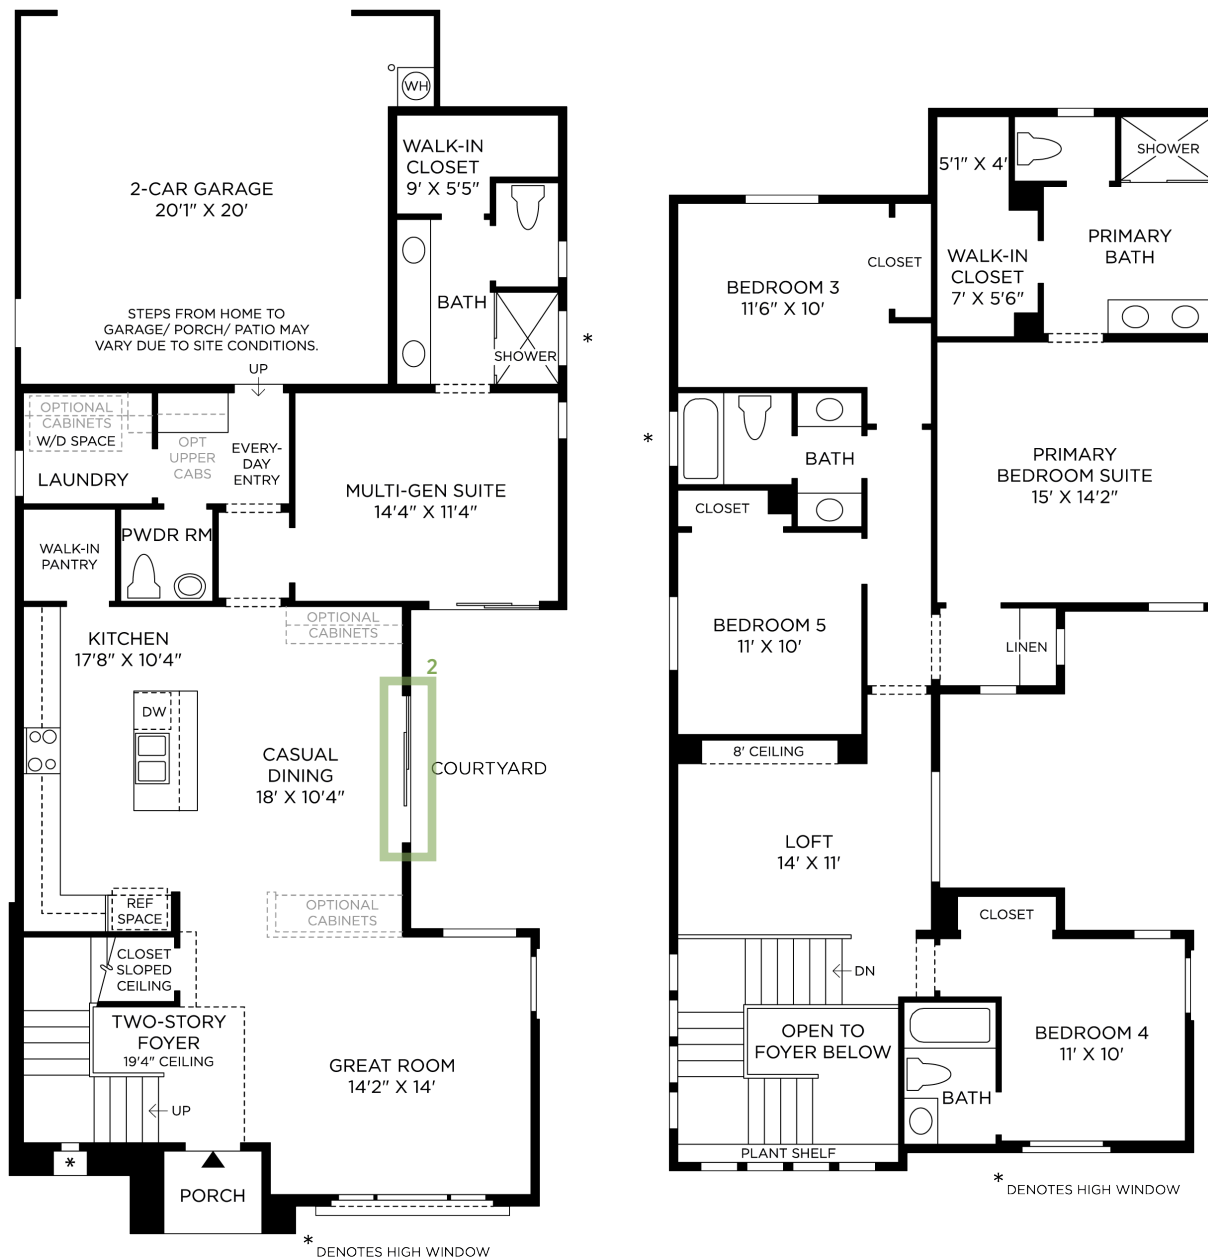

1 OPEN RAIL REPLACES HALF WALL

FLPJ0017 (not shown)

2 MULTI-SLIDE STACKED DOOR 12X8

EXDM0009

3 TILE SURROUND BEDROOM 4 BATH

PLMX0090 (not shown)

4 TILE SURROUND HALF BATH 2ND FLOOR

PLMX0082 (not shown)