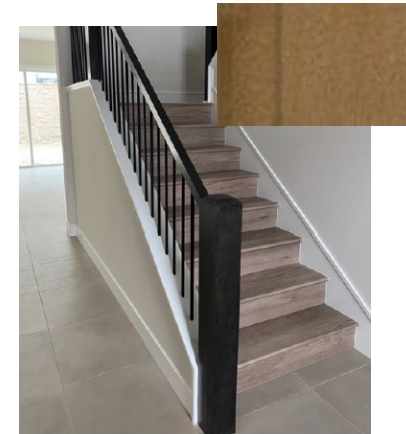

Designer Appointed Features | INTERIOR SELECTIONS

Designer Appointed Features are home details and finishes curated by the talented design professionals responsible for the distinctive looks found in our model homes.

1 INTERIOR DOOR HANDLES

Kwikset Halifax
Black

2 INTERIOR DOORS

Flat Slab Solid Core
8' White

3 INTERIOR PAINT

Sherwin Williams
Pure White SW7005 | Flat

4 CABINETS - WHOLE HOUSE

Craftsman Style
Sabbia

5 HARDWARE

Matte Black Pulls
635-160MB | 635-32MB 12" or Less

6 STAIRS

Open Rail
Sabbia with Black Balusters

7 FLOORING - LVP

Shaw, Domain
Jerome Oak | Front-to-Back

8 FLOORING - CARPET

Shaw, Seagrove Key
Pearl | 3/8" 8lb Spillguard

9 FLOORING - TILE

Included, Brook II
13x13 Cream | Straight

1

2

3

4

5

6

7

8

9