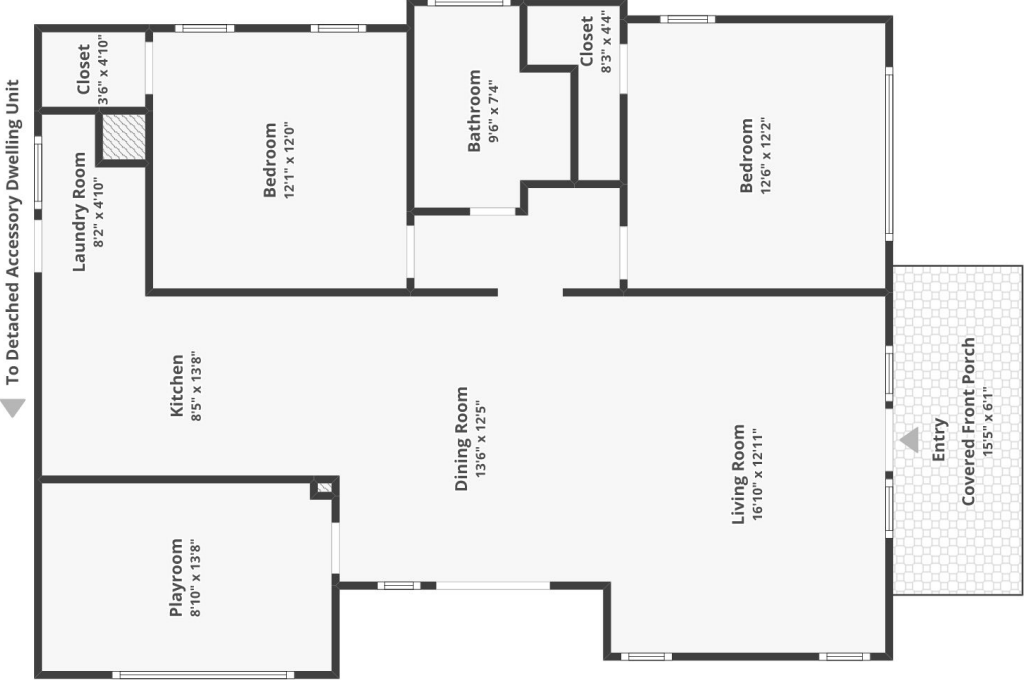

1835 E Florida St, Long Beach, CA 90802

Floor 1