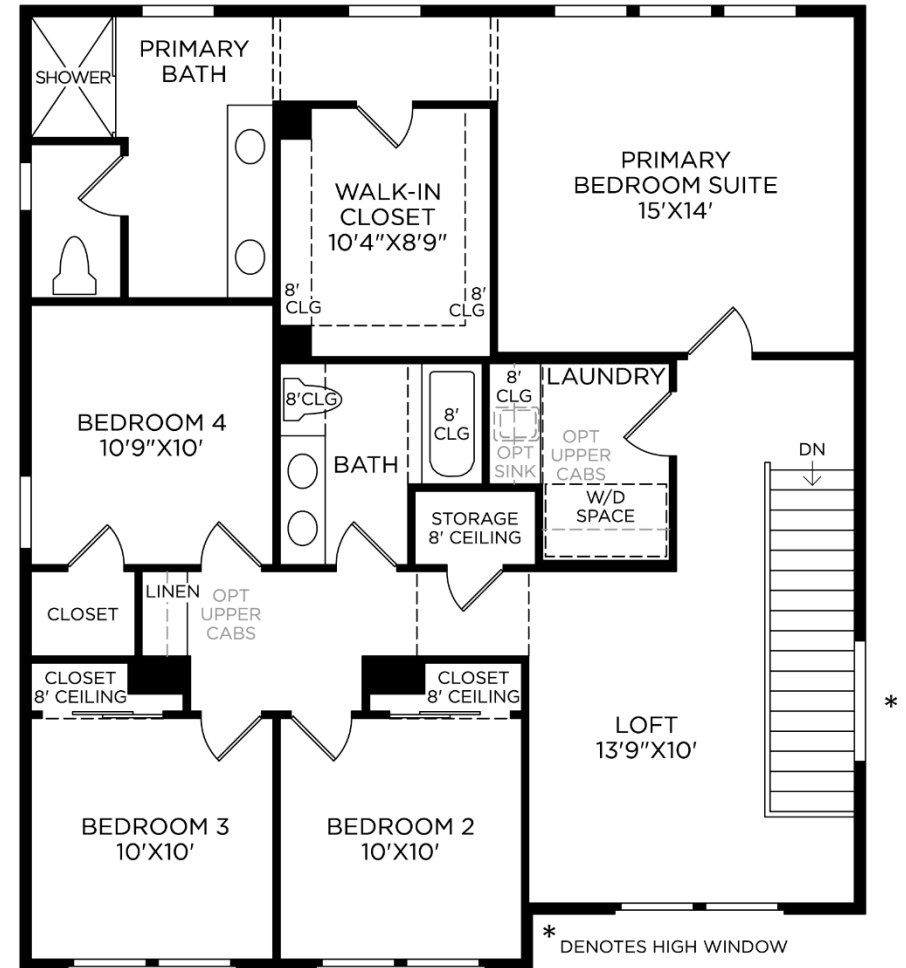

Designer Appointed Features | STRUCTURAL OPTIONS

Designer Appointed Features are home details and finishes curated by the talented design professionals responsible for the distinctive looks found in our model homes.

1 INTERIOR INSULATION PACKAGE

INUX0001 (not shown)

3 INTERIOR DOOR

INDD0025 (not shown)

2 HYDRORAIL SHOWER COLUMN

PLMX0031 (not shown)