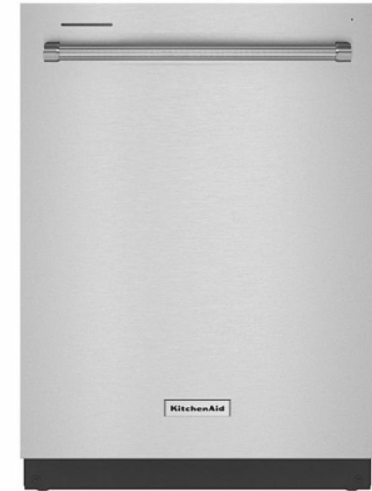

Designer Appointed Features | KITCHEN APPLIANCES

Designer Appointed Features are home details and finishes curated by the talented design professionals responsible for the distinctive looks found in our model homes.

1 MICROWAVE

KitchenAid
Stainless Steel | Over Range

2 DISHWASHER

KitchenAid
Stainless Steel | 24"

3 RANGE

KitchenAid
Stainless Steel | 30" Gas Range

4 REFRIGERATION

KitchenAid
Stainless Steel | 36" French Door Counter-Depth
with Interior Water Dispenser

1

3

2

4