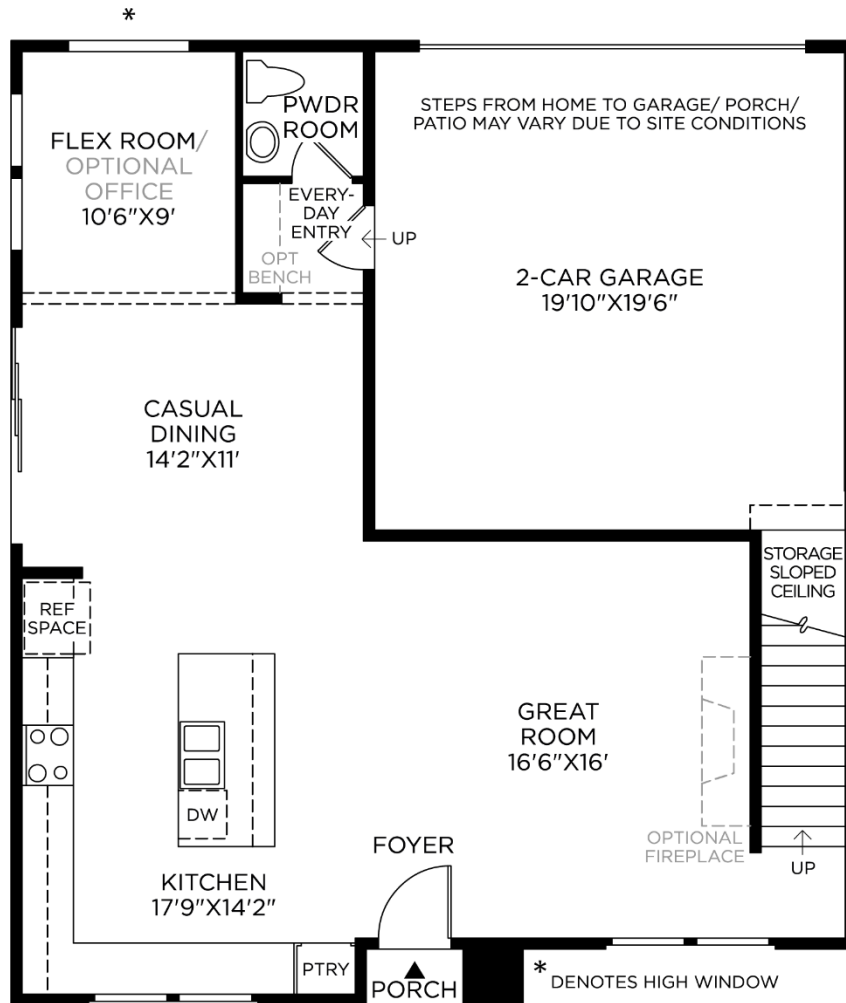

Designer Appointed Features | STRUCTURAL OPTIONS

Designer Appointed Features are home details and finishes curated by the talented design professionals responsible for the distinctive looks found in our model homes.

1 INTERIOR INSULATION PACKAGE

INUX0001 (not shown)

3 INTERIOR DOOR

INDD0025 (not shown)

2 HYDRORAIL SHOWER COLUMN

PLMX0031 (not shown)