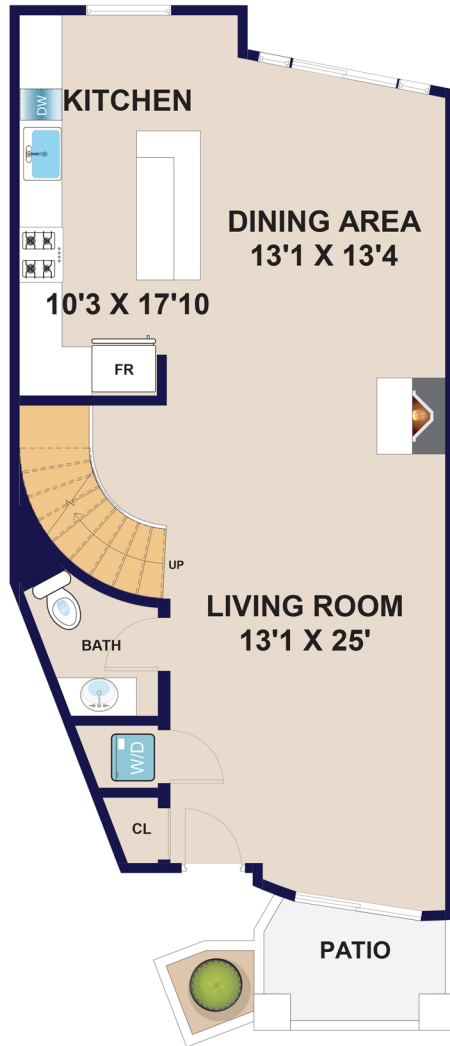

841 WESTMOUNT DRIVE UNIT 116 · WEST HOLLYWOOD

FIRST FLOOR

SECOND FLOOR

THIRD FLOOR

UNIT: 1,768 SQ/FT