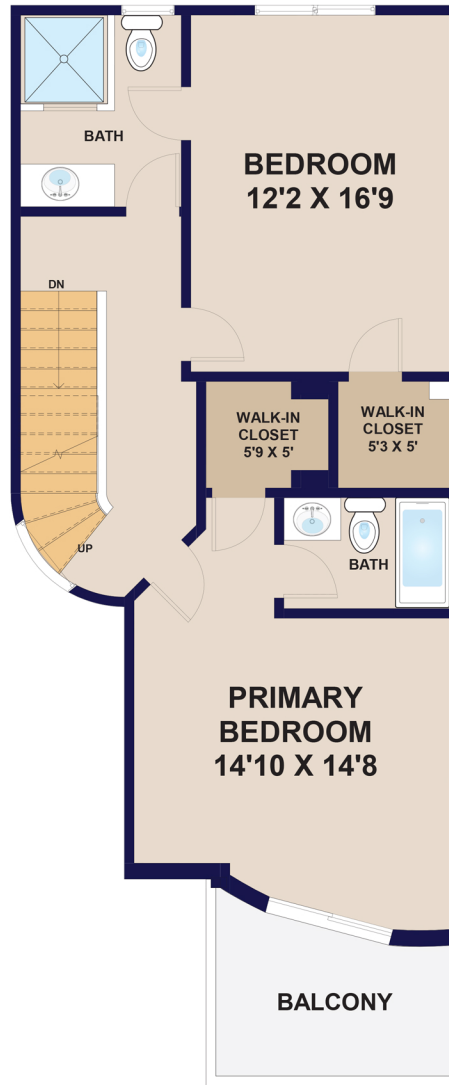

841 WESTMOUNT DRIVE UNIT 116 · WEST HOLLYWOOD

FIRST FLOOR

SECOND FLOOR

THIRD FLOOR

UNIT: 1,768 SQ/FT