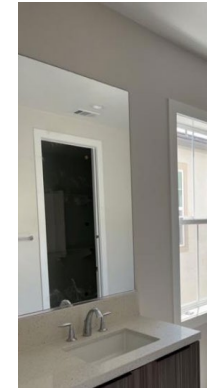

5 BATH HARDWARE

Kohler Elate
Brushed Nickel | Towel Bar and Toilet Paper Holder

6 MIRROR

Included

1

2

3

4

5

6

Designer Appointed Features | HALL BATH 1ST FLOOR

Designer Appointed Features are home details and finishes curated by the talented design professionals responsible for the distinctive looks found in our model homes.