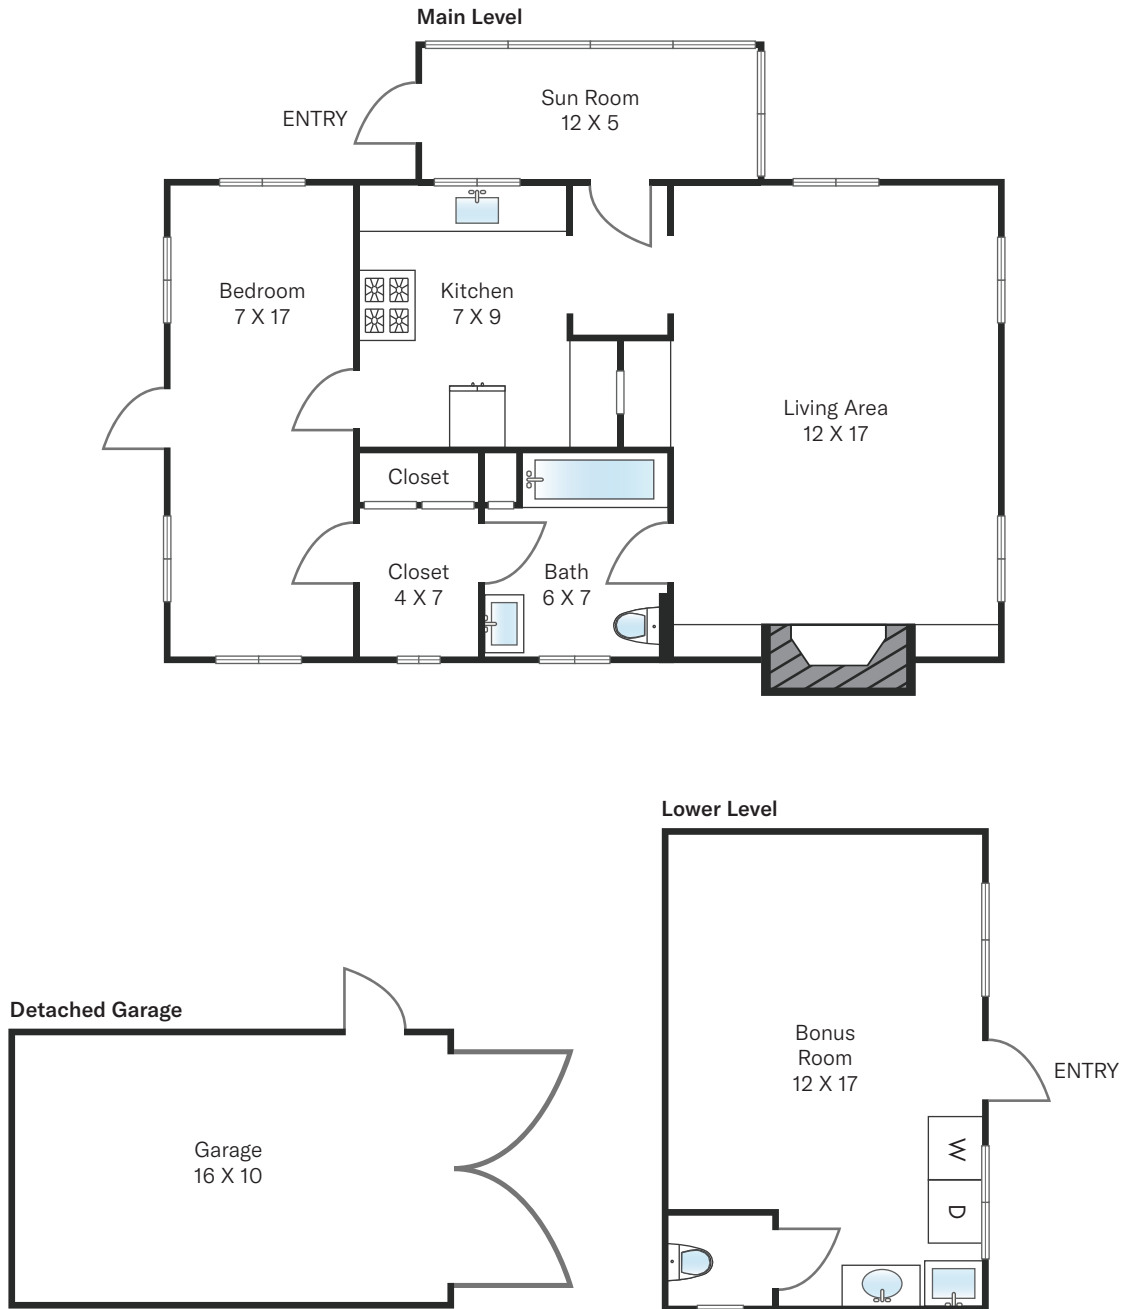

# 654 FRONTENAC AVE.

LOS ANGELES, CALIFORNIA 90065

\*All sizes are estimates . While deemed reliable, all buyers should verify square footage. [www.floorplandrawings.com](http://www.floorplandrawings.com)