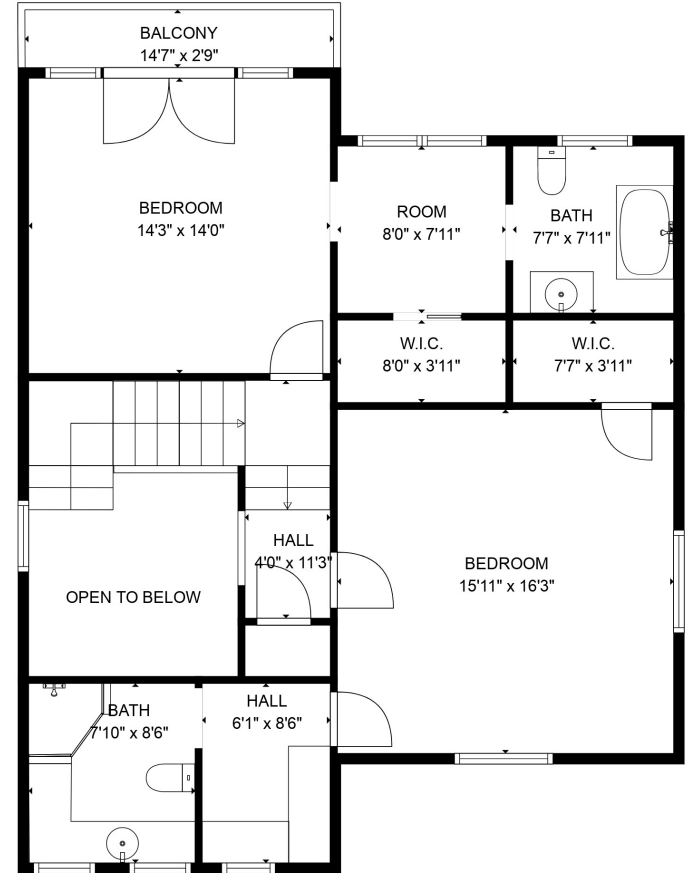

Estimated areas

MEASUREMENTS ARE CALCULATED BY CUBICASA TECHNOLOGY. DEEMED HIGHLY RELIABLE BUT NOT GUARANTEED.