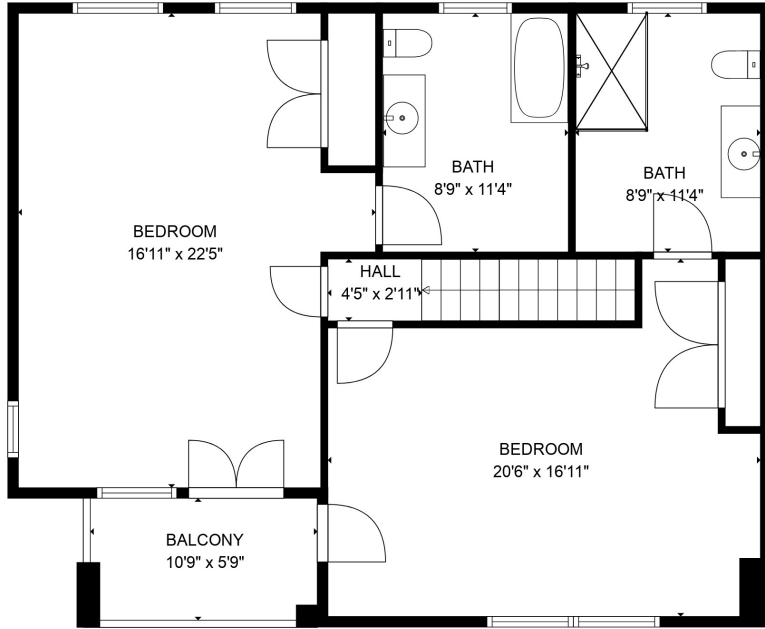

Estimated areas

MEASUREMENTS ARE CALCULATED BY CUBICASA TECHNOLOGY. DEEMED HIGHLY RELIABLE BUT NOT GUARANTEED.