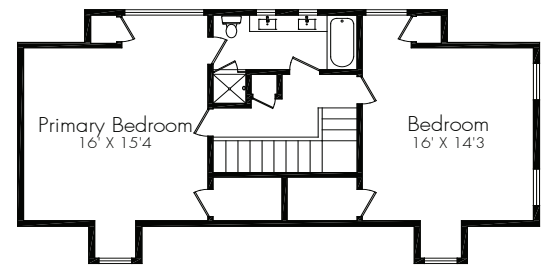

1536 BRADBURY ROAD | SAN MARINO

MM
MATT MCINTYRE
REALTOR®

O: 626.943.7321
C: 626.437.3643
E: MPMCINTYRE@BHHSICAL.COM
DRE# 01844466