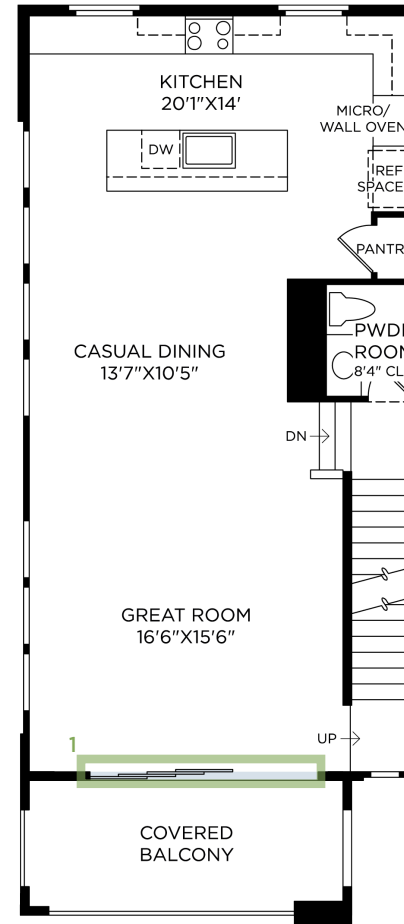

1 MULTI-SLIDE STACKED DOOR 12X8

2 INTERIOR INSULATION PACKAGE

(not shown)

3 PRIMARY BATH HYDRORAIL SHOWER COLUMN

(not shown)

Designer Appointed Features | INTERIOR SELECTIONS

Designer Appointed Features are home details and finishes curated by the talented design professionals responsible for the distinctive looks found in our model homes.