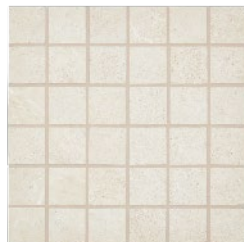

Designer Appointed Features | PRIMARY BATHROOM

Designer Appointed Features are home details and finishes curated by the talented design professionals responsible for the distinctive looks found in our model homes.

1 FAUCET

Kohler Venza
Matta Black | Widespread

2 SINK

Kohler Caxton
White | Undermount

3 SHOWER FIXTURES

Kohler Hydro-Rail
Matte Black

4 TOILET

Kohler Wellworth
White | Cachet Quiet-Close

5 BATH ACCESSORIES

Kohler Elate
Matte Black | Towel Arm and Toilet Paper Holder

6 MIRROR

Included

7 COUNTERTOP

AZT Della Terra Quartz
Linen | 1 1/2" Miter

8 SHOWER WALLS - TILE

AZT Flash
Ivory | 3x12 Gloss

9 SHOWER FLOOR - TILE

AZT Futura
Beige | 2x2 Matte

10 FLOORING

AZT Futura
Beige | 12x24 Matte

1

2

3

4

5

6

7

8

9

10