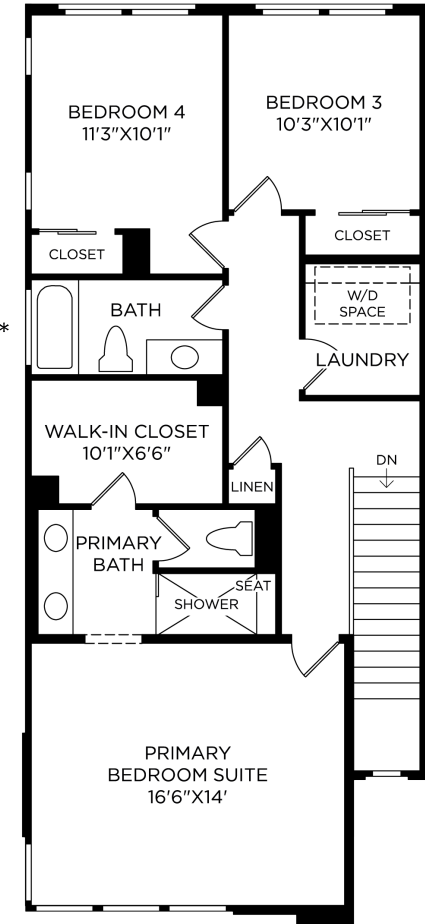

1 MULTI-SLIDE STACKED DOOR 12X8

2 INTERIOR INSULATION PACKAGE

(not shown)

3 PRIMARY BATH HYDRORAIL SHOWER COLUMN

(not shown)

Designer Appointed Features | INTERIOR SELECTIONS

Designer Appointed Features are home details and finishes curated by the talented design professionals responsible for the distinctive looks found in our model homes.