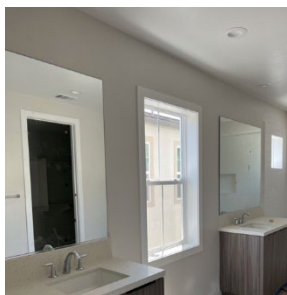

Designer Appointed Features | PRIMARY BATHROOM

Designer Appointed Features are home details and finishes curated by the talented design professionals responsible for the distinctive looks found in our model homes.

1 FAUCET

Kohler Venza
Matta Black | Widespread

2 SINK

Kohler Caxton
White | Undermount

3 SHOWER FIXTURES

Kohler Hydro-Rail
Matte Black

4 TOILET

Kohler Wellworth
White | Cachet Quiet-Close

5 BATH ACCESSORIES

Kohler Elate
Matte Black | Towel Arm and Toilet Paper Holder

6 MIRROR

Included

7 COUNTERTOP

AZT Della Terra Quartz
Linen | 1 1/2" Miter

8 SHOWER WALLS - TILE

AZT Flash
Ivory | 3x12 Gloss

9 SHOWER FLOOR - TILE

AZT Futura
Beige | 2x2 Matte

10 FLOORING

AZT Futura
Beige | 12x24 Matte

1

2

3

4

5

6

7

8

9

10