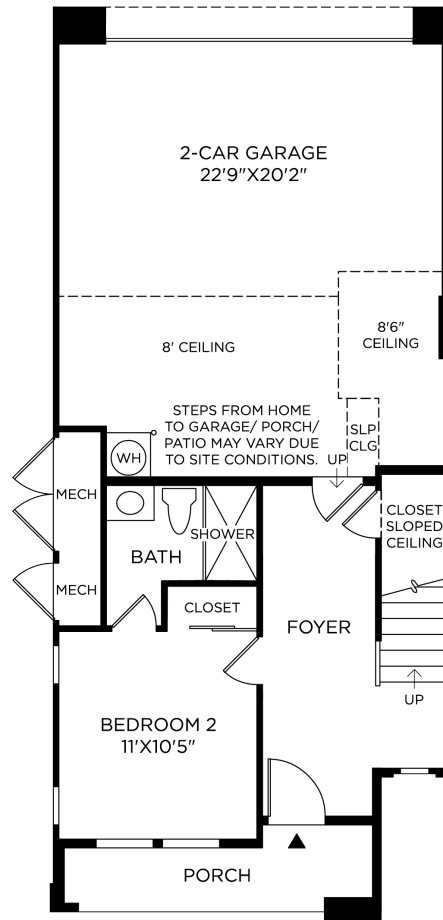

1 MULTI-SLIDE STACKED DOOR 12X8

2 INTERIOR INSULATION PACKAGE

(not shown)

3 PRIMARY BATH HYDRORAIL SHOWER COLUMN

(not shown)

Designer Appointed Features | INTERIOR SELECTIONS

Designer Appointed Features are home details and finishes curated by the talented design professionals responsible for the distinctive looks found in our model homes.