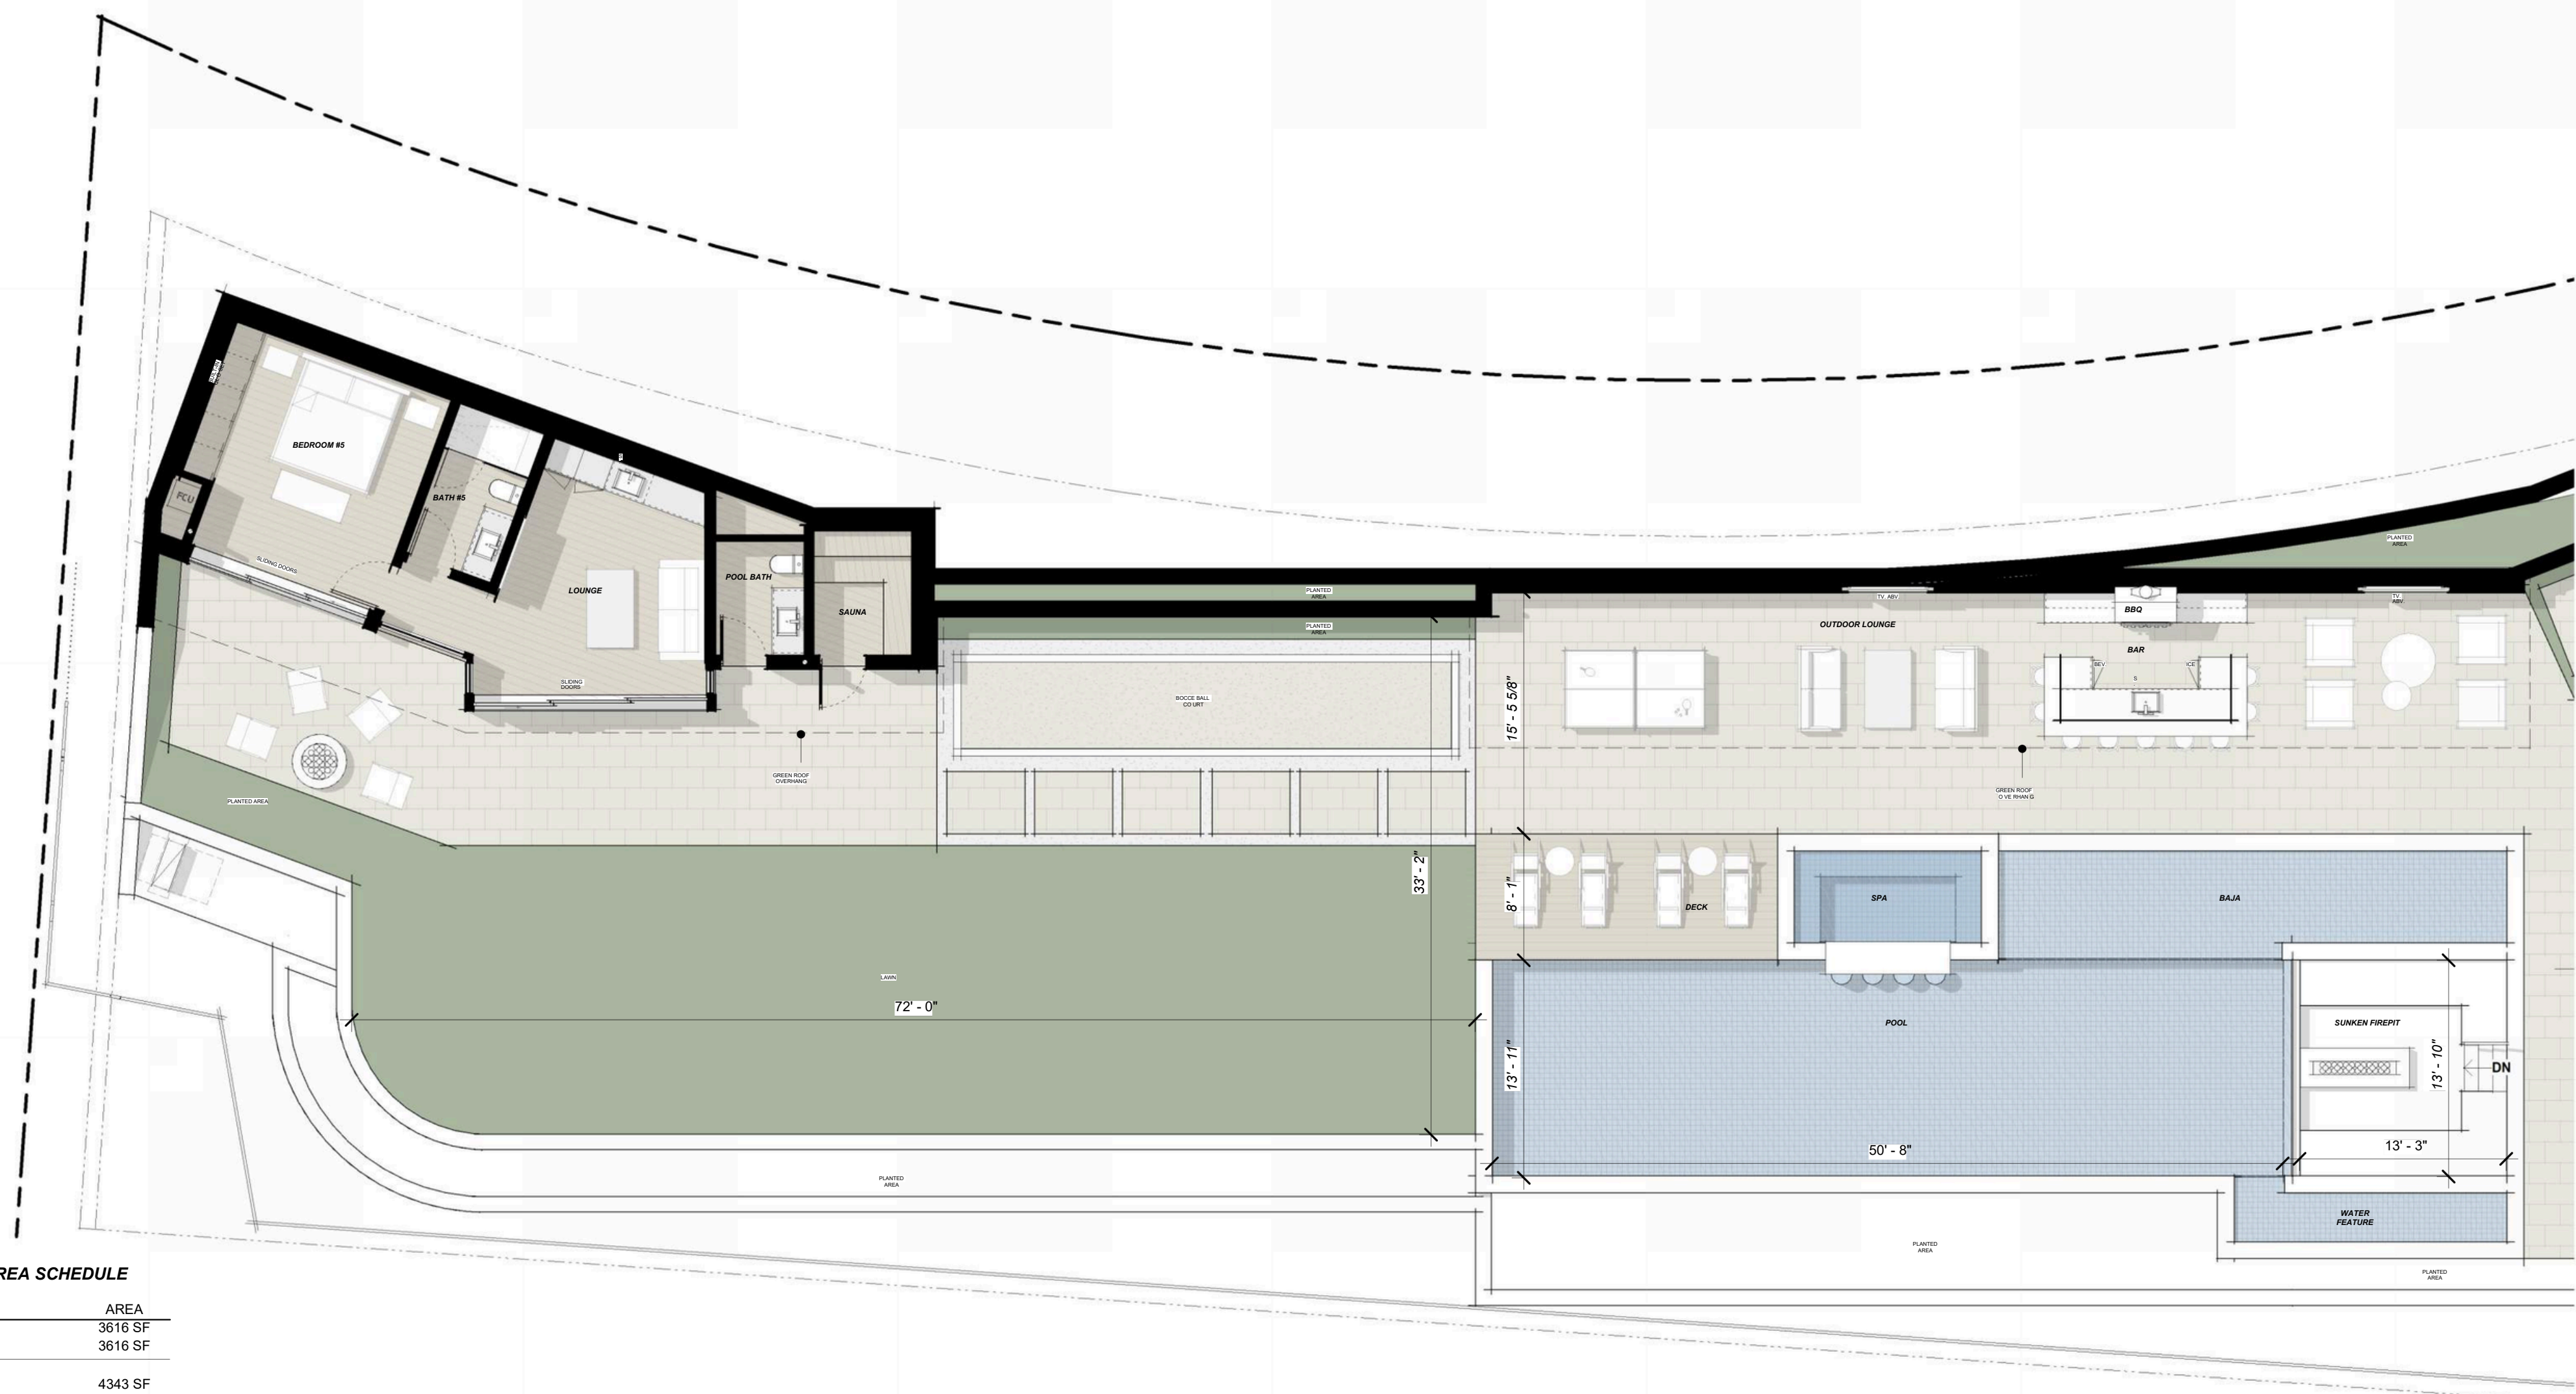

BUILDING AREA SCHEDULE

NAME	AREA
7-CAR GARAGE	3616 SF
GARAGE	3616 SF
LOWER LEVEL	4343 SF
CASITA	770 SF
MAIN LEVEL	6161 SF
LIVING	11274 SF
GRAND TOTAL	14890 SF

BUILDING AREA SCHEDULE

NAME	AREA
7-CAR GARAGE	3616 SF
GARAGE	3616 SF
LOWER LEVEL	4343 SF
CASITA	770 SF
MAIN LEVEL	6161 SF
LIVING	11274 SF
GRAND TOTAL	14890 SF

BUILDING AREA SCHEDULE

NAME	AREA
7-CAR GARAGE	3616 SF
GARAGE	3616 SF
LOWER LEVEL	4343 SF
CASITA	770 SF
MAIN LEVEL	6161 SF
LIVING	11274 SF
GRAND TOTAL	14890 SF