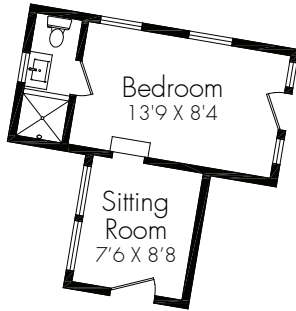

130 Champion Place Alhambra, California

Guest House

Home: 3,066 sq ft (public records)
Guest House: 248 sq ft (taped)
Garage: 416 sq ft (taped)
Site: 16,569 sq ft (public records)

First Level

Upper Level