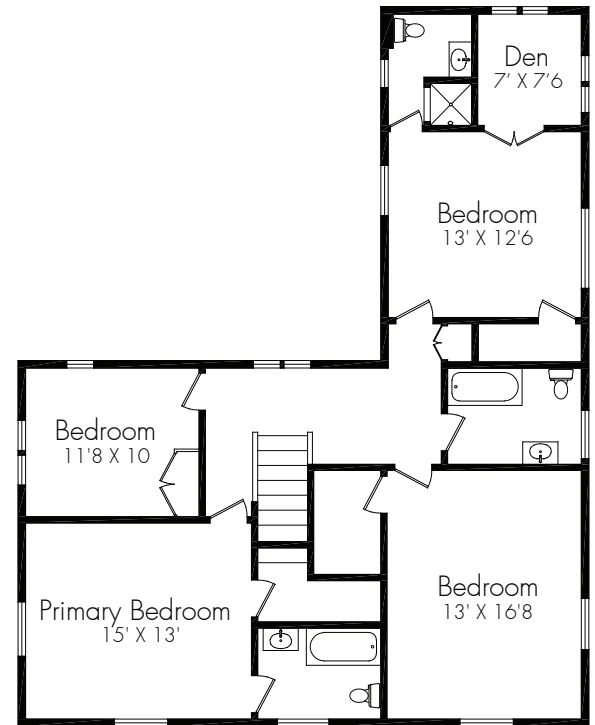

130 Champion Place Alhambra, California

Guest House

Home: 3,066 sq ft (public records)
Guest House: 248 sq ft (taped)
Garage: 416 sq ft (taped)
Site: 16,569 sq ft (public records)

First Level

Upper Level