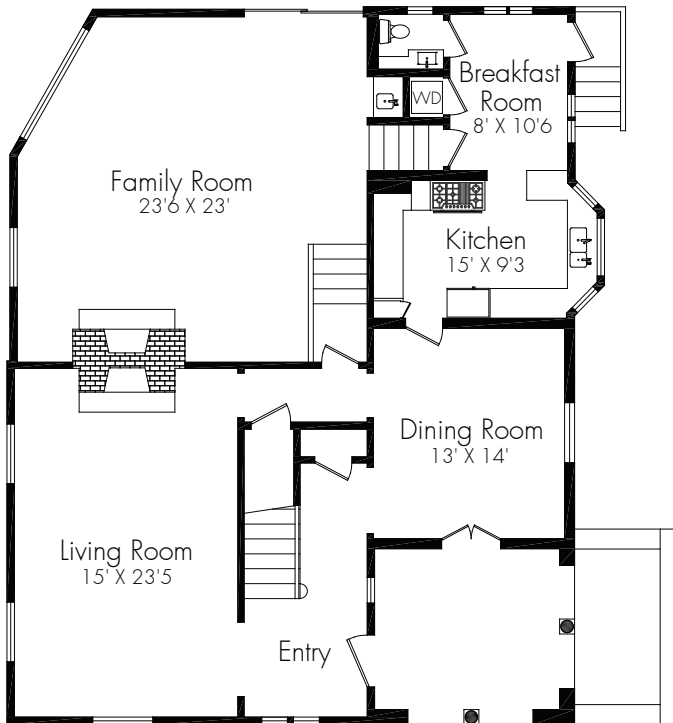

130 Champion Place Alhambra, California

Guest House

Home: 3,066 sq ft (public records)
Guest House: 248 sq ft (taped)
Garage: 416 sq ft (taped)
Site: 16,569 sq ft (public records)

First Level

Upper Level