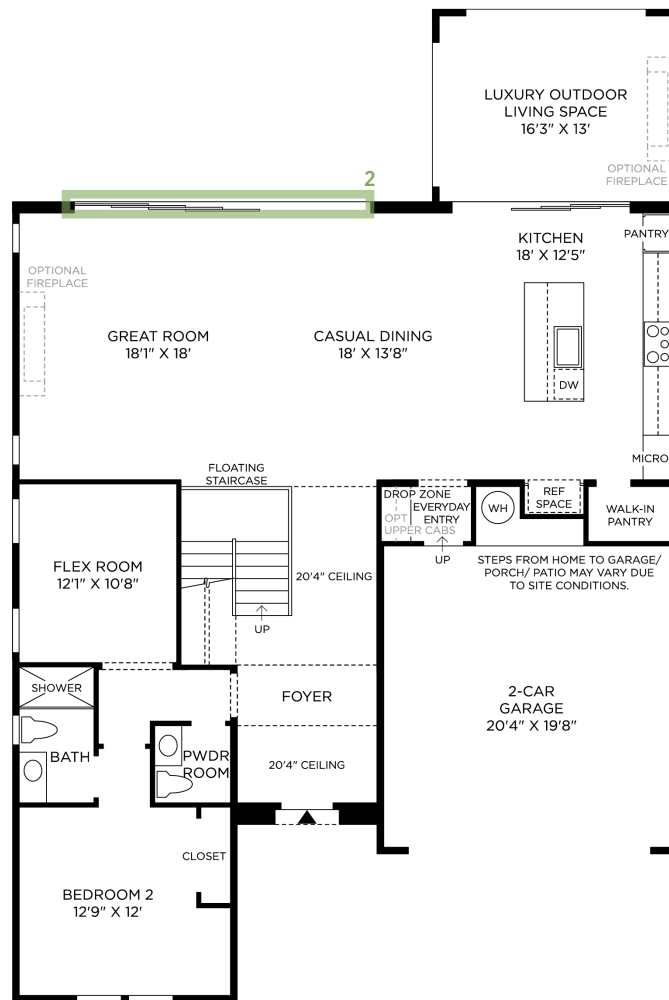

Designer Appointed Features | STRUCTURAL OPTIONS

Designer Appointed Features are home details and finishes curated by the talented design professionals responsible for the distinctive looks found in our model homes.

1 SOLAR
MECN0015 (not shown)

3 FULL GLASS GARAGE DOOR
GARD0008 (not shown)

5 INTERIOR INSULATION
INUX0001 (not shown)

6 HYDRORAIL
PLMX0031 (not shown)

2 MULTI-SLIDE STACKED DOOR 20X8
EXDM0034

4 PRIMARY RETREAT
FLPL0040