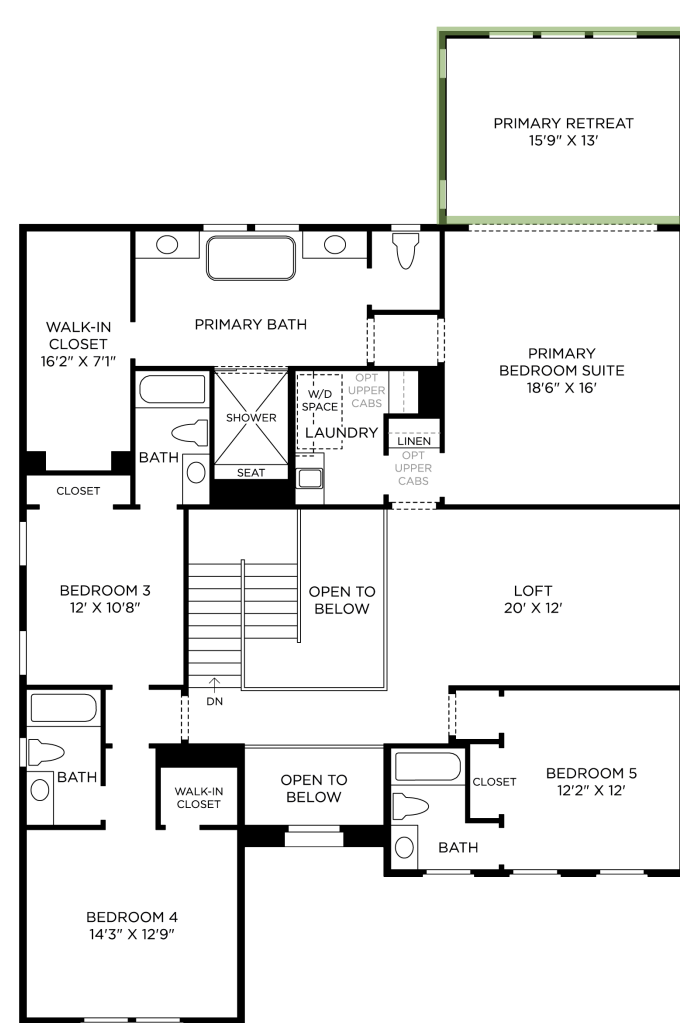

Designer Appointed Features | STRUCTURAL OPTIONS

Designer Appointed Features are home details and finishes curated by the talented design professionals responsible for the distinctive looks found in our model homes.

1 SOLAR
MECN0015 (not shown)

3 FULL GLASS GARAGE DOOR
GARD0008 (not shown)

5 INTERIOR INSULATION
INUX0001 (not shown)

6 HYDRORAIL
PLMX0031 (not shown)

2 MULTI-SLIDE STACKED DOOR 20X8
EXDM0034

4 PRIMARY RETREAT
FLPL0040