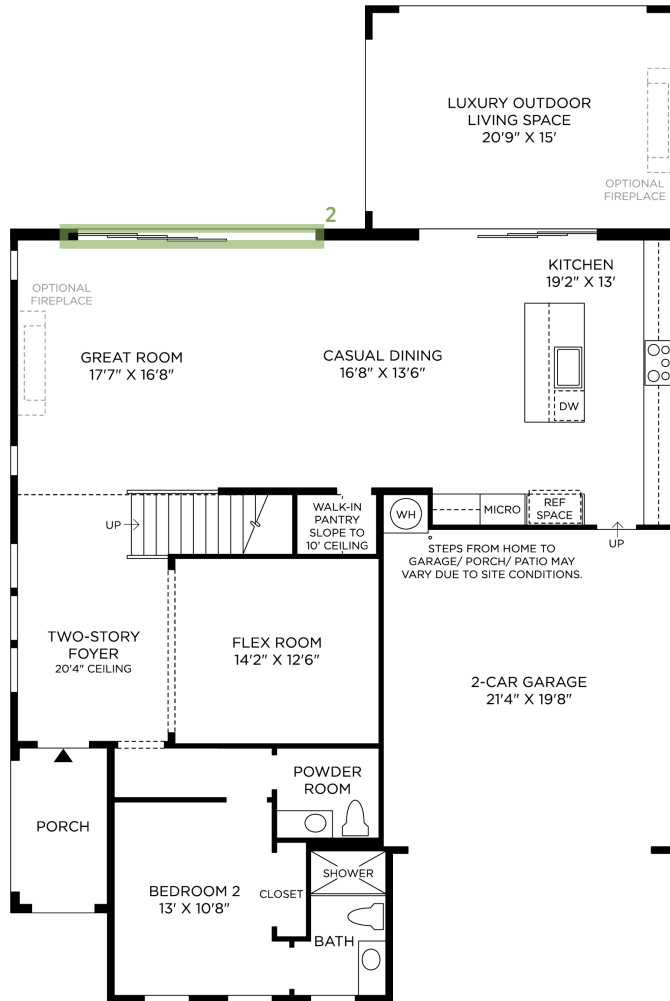

Designer Appointed Features | STRUCTURAL OPTIONS

Designer Appointed Features are home details and finishes curated by the talented design professionals responsible for the distinctive looks found in our model homes.

1 SOLAR
(not shown)

3 INTERIOR INSULATION
(not shown)

2 MULTI-SLIDE STACKED DOOR 16X8

4 HYDRORAIL
(not shown)