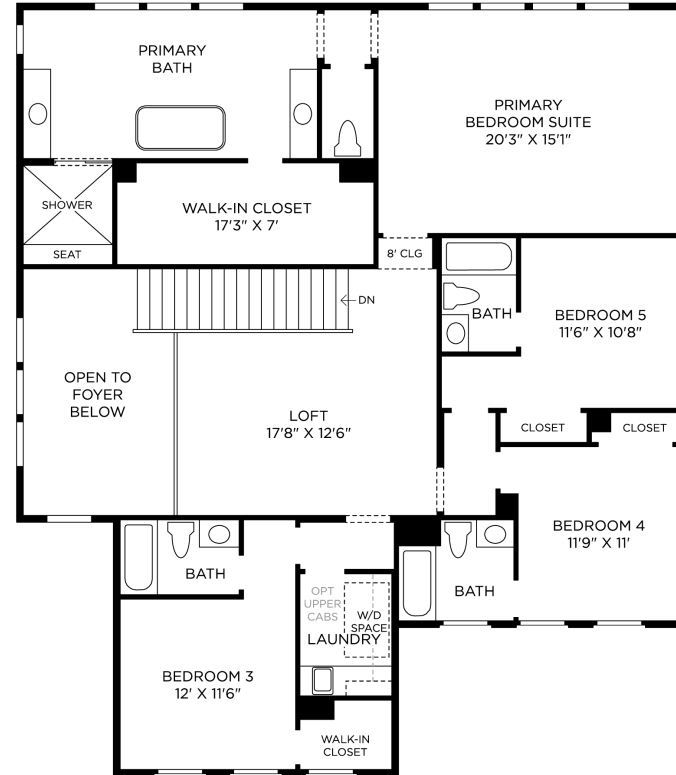

Designer Appointed Features | STRUCTURAL OPTIONS

Designer Appointed Features are home details and finishes curated by the talented design professionals responsible for the distinctive looks found in our model homes.

1 SOLAR
(not shown)

3 INTERIOR INSULATION
(not shown)

2 MULTI-SLIDE STACKED DOOR 16X8

4 HYDRORAIL
(not shown)