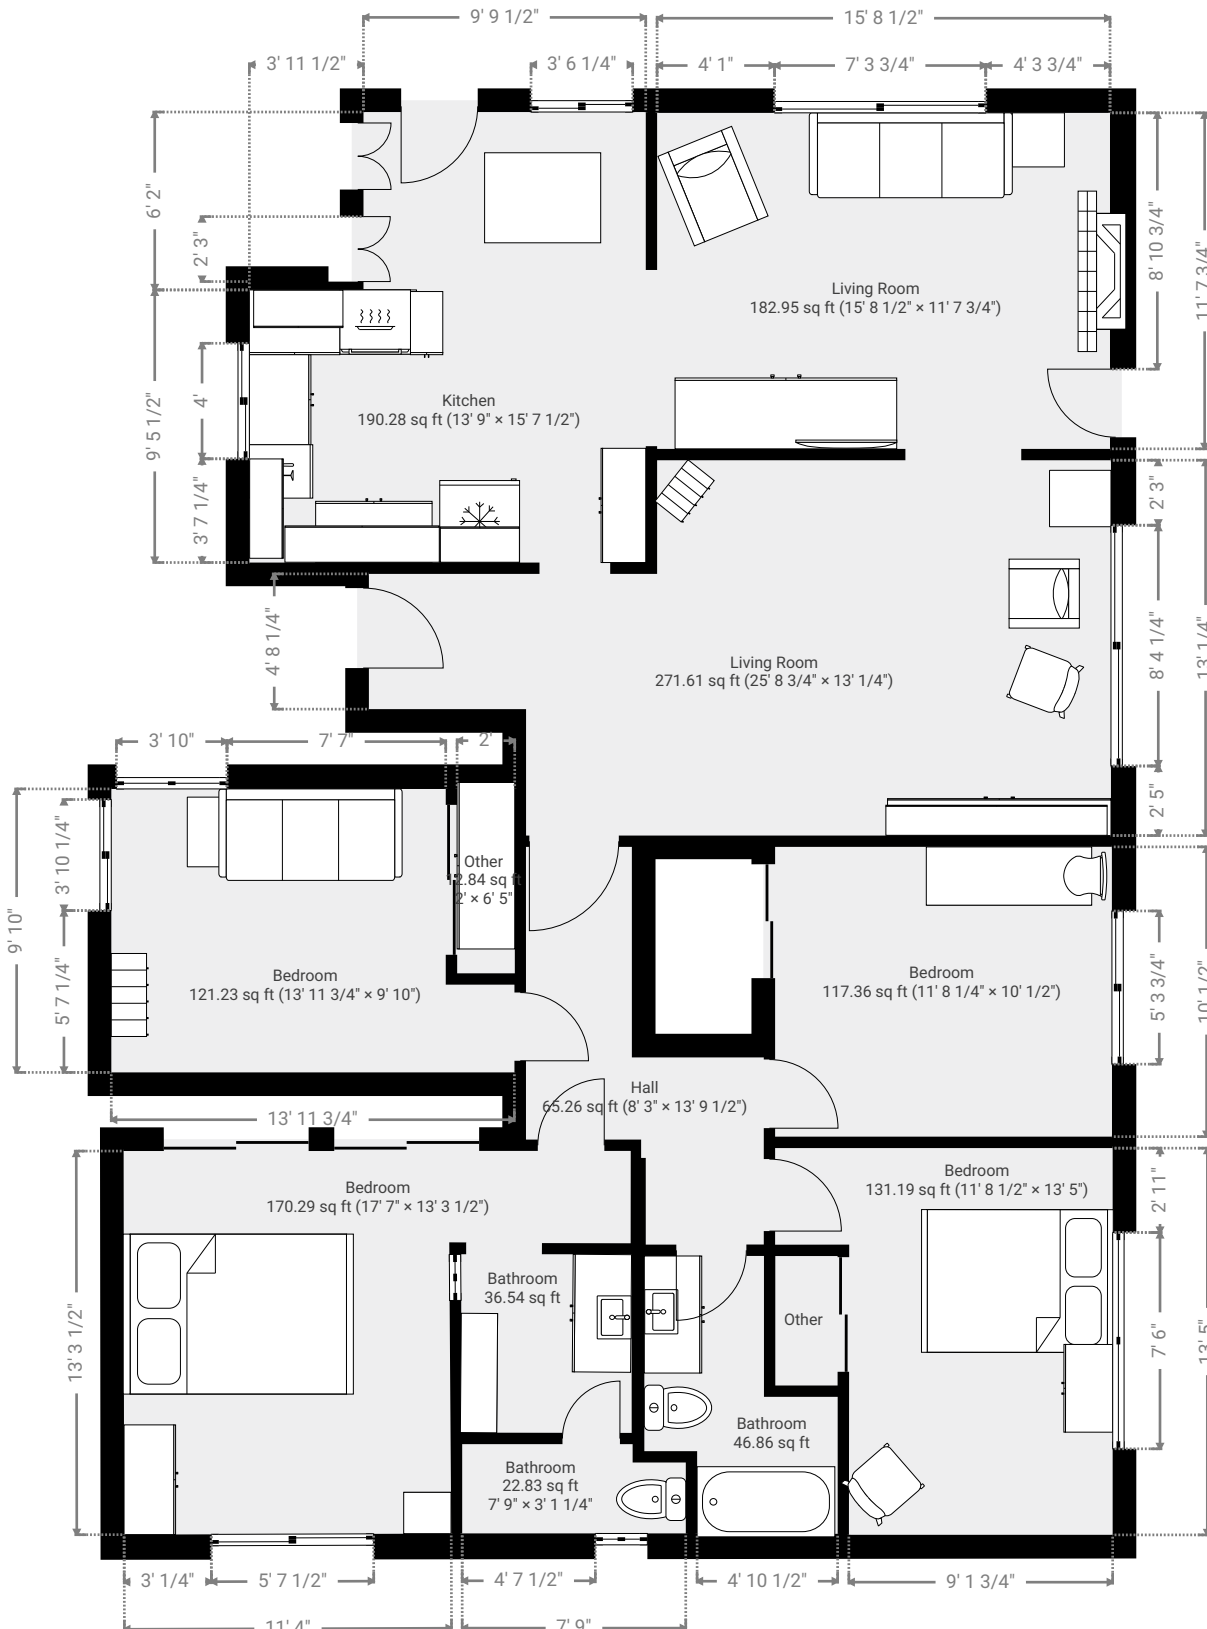

1411 E Concord

1411 East Concord Avenue, 92867 Orange, California, US
TOTAL AREA: 1638.81 sq ft • LIVING AREA: 1573.79 sq ft • FLOORS: 1 • ROOMS: 13

▼ Ground Floor

TOTAL AREA: 1638.81 sq ft • LIVING AREA: 1573.79 sq ft • ROOMS: 13

THIS FLOOR PLAN IS PROVIDED WITHOUT WARRANTY OF ANY KIND. SENSOPIA DISCLAIMS ANY WARRANTY INCLUDING, WITHOUT LIMITATION, SATISFACTORY QUALITY OR ACCURACY OF DIMENSIONS.