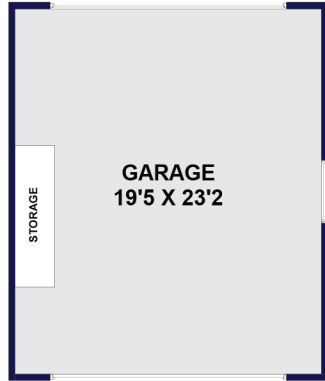

210 NORTH PALM DRIVE · BEVERLY HILLS

SECOND FLOOR

HOUSE : 2,494 SQ/FT