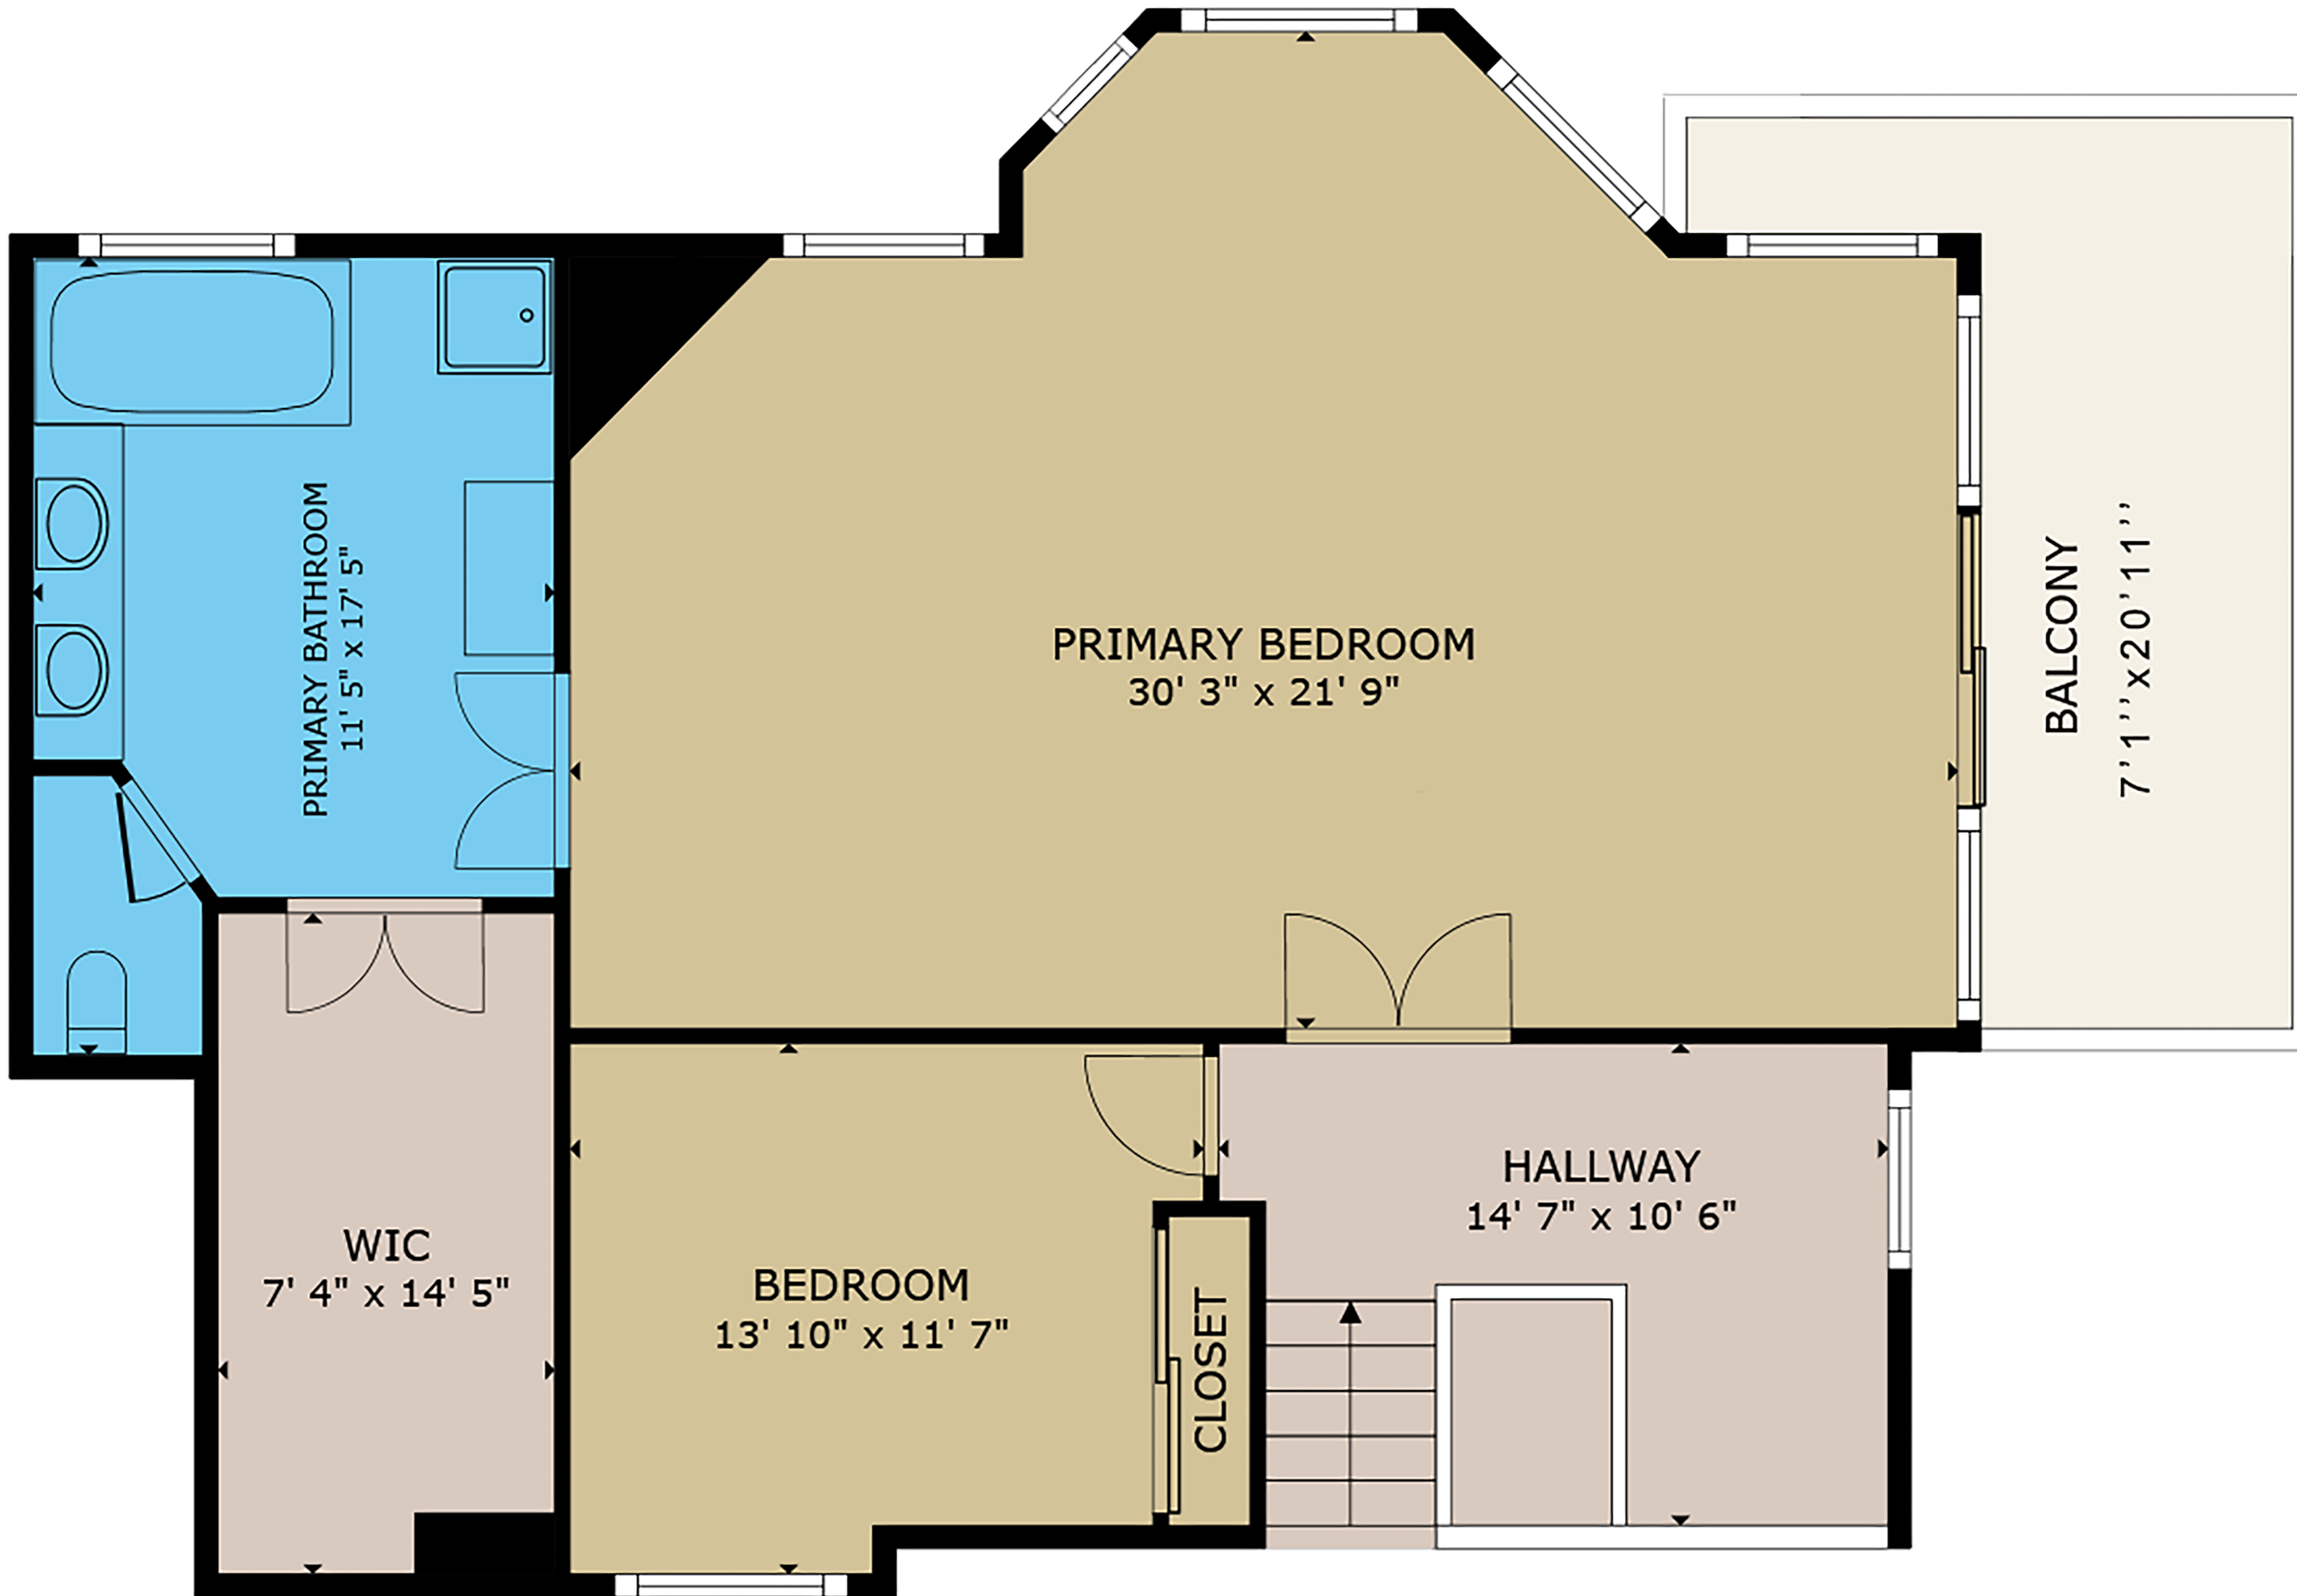

GROSS INTERNAL AREA
 FLOOR 1 2,948 sq.ft. FLOOR 2 1,171 sq.ft.

TOTAL : 4,119 sq.ft.

SIZES AND DIMENSIONS ARE APPROXIMATE, ACTUAL MAY VARY.

FLOOR 1

GROSS INTERNAL AREA
 FLOOR 1 2,948 sq.ft. FLOOR 2 1,171 sq.ft.

TOTAL : 4,119 sq.ft.

SIZES AND DIMENSIONS ARE APPROXIMATE, ACTUAL MAY VARY.

FLOOR 2

GROSS INTERNAL AREA
 FLOOR 1 2,948 sq.ft. FLOOR 2 1,171 sq.ft.

TOTAL : 4,119 sq.ft.

SIZES AND DIMENSIONS ARE APPROXIMATE, ACTUAL MAY VARY.