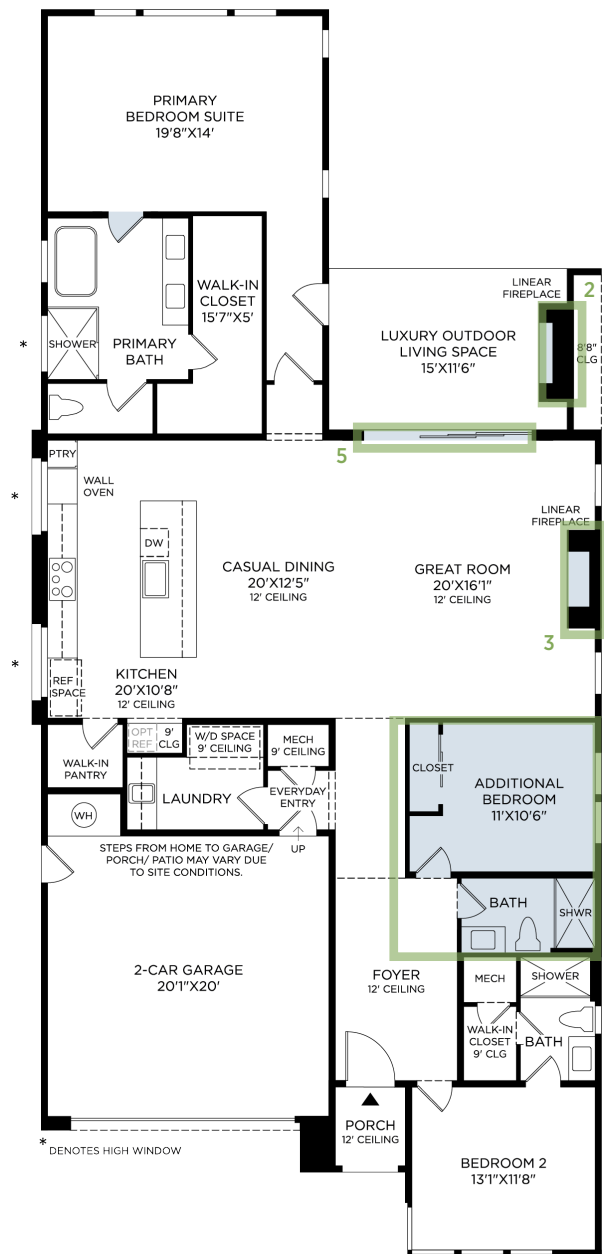

NOLA AT ESCENA | DALI MID CENTURY
HOME SITE 15 | 1403 CELADON ST | PALM SPRINGS, CA 92262

Photographs, renderings, and floor plans are for representational purposes only and may not reflect the exact features or dimensions of your home. All dimensions are subject to field variations. Prices and offers subject to change without notice. This is not an offering where prohibited by law. Images are for representational purposes only and actual product may differ. Not all images may be shown. See online or onsite sales consultants for details.

- 1 **BEDROOM 3 REPLACES FLEX ROOM AND ADDS FULL BATH**
FLPL0098
- 2 **EXTERIOR 48" FIREPLACE AT LANAI**
FIRX0056
- 3 **48" FIREPLACE IN GREAT ROOM**
FIRX0145
- 4 **HYDRORAIL SHOWER COLUMN**
PLMX0031 (not shown)
- 5 **12' MULTI-SLIDE STACKED DOOR**
EXDM0008
- 6 **INTERIOR DOOR AT PRIMARY BEDROOM**
INDD0025
- 7 **FLUSH POOL PACKAGE WITH SPA - LARGE**
POLX0011 (not shown)