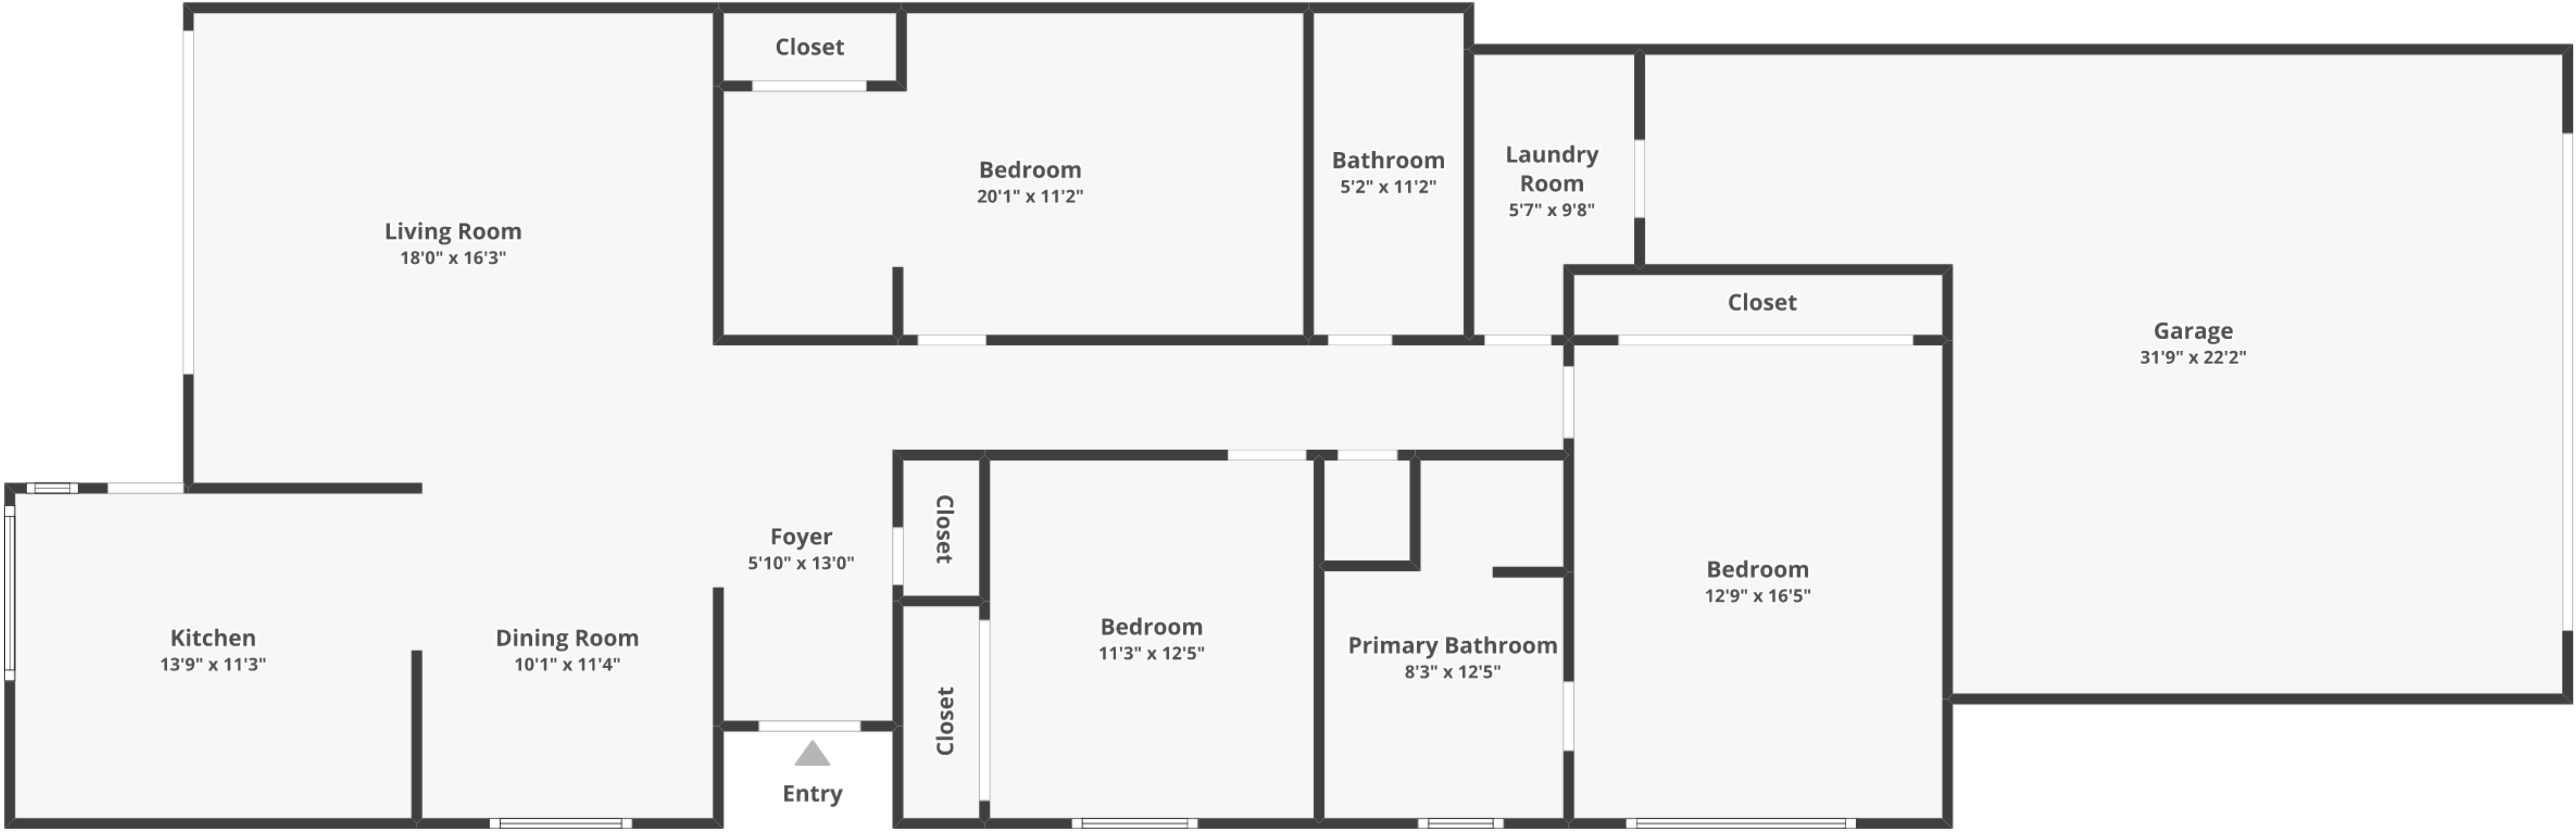

297 San Remo St, Palm Desert, CA 92260

Floor 1

Floor plans are for informational purposes only and not for construction or design use. Measurements are approximate, and square footage may include finished and unfinished areas.